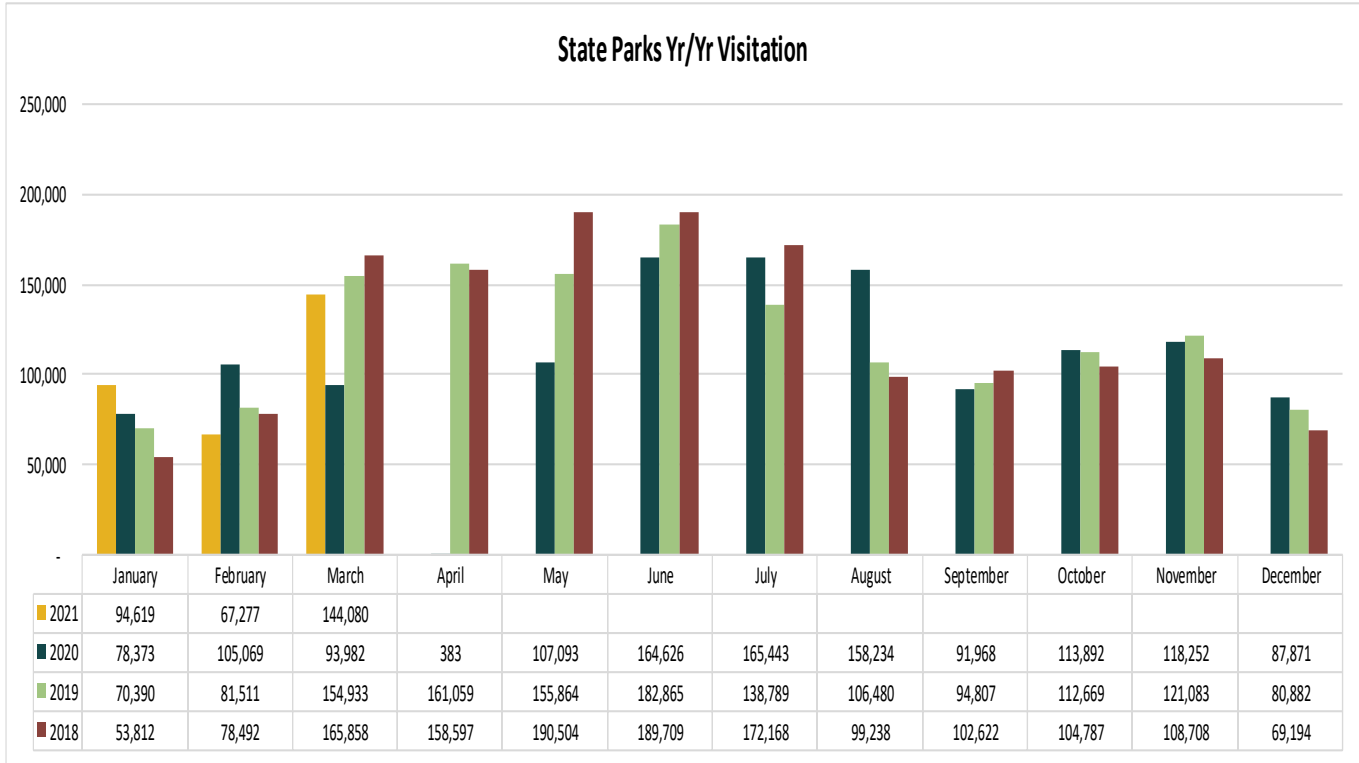

STATE PARKS