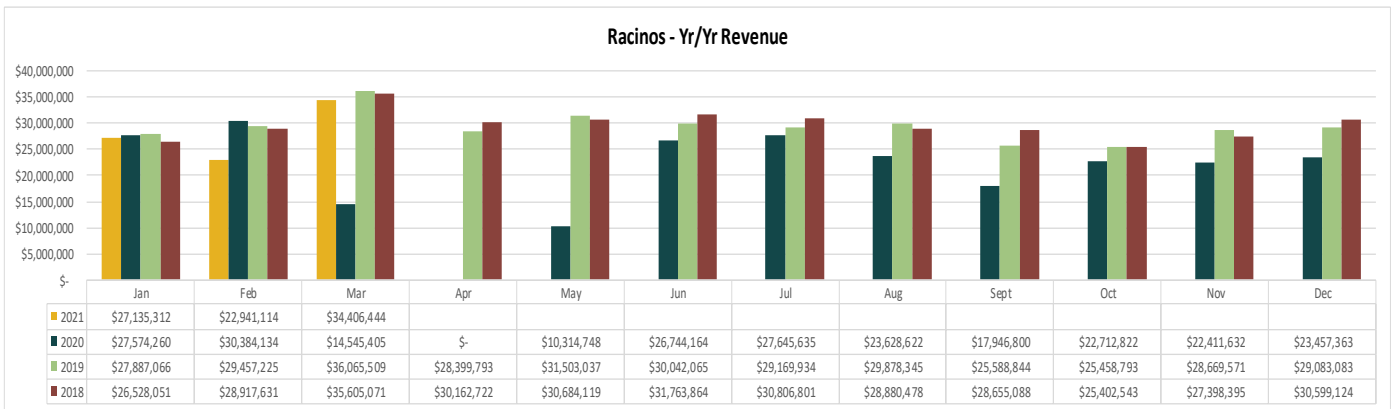

GROSS GAMING REVENUE

Source: Louisiana State Police