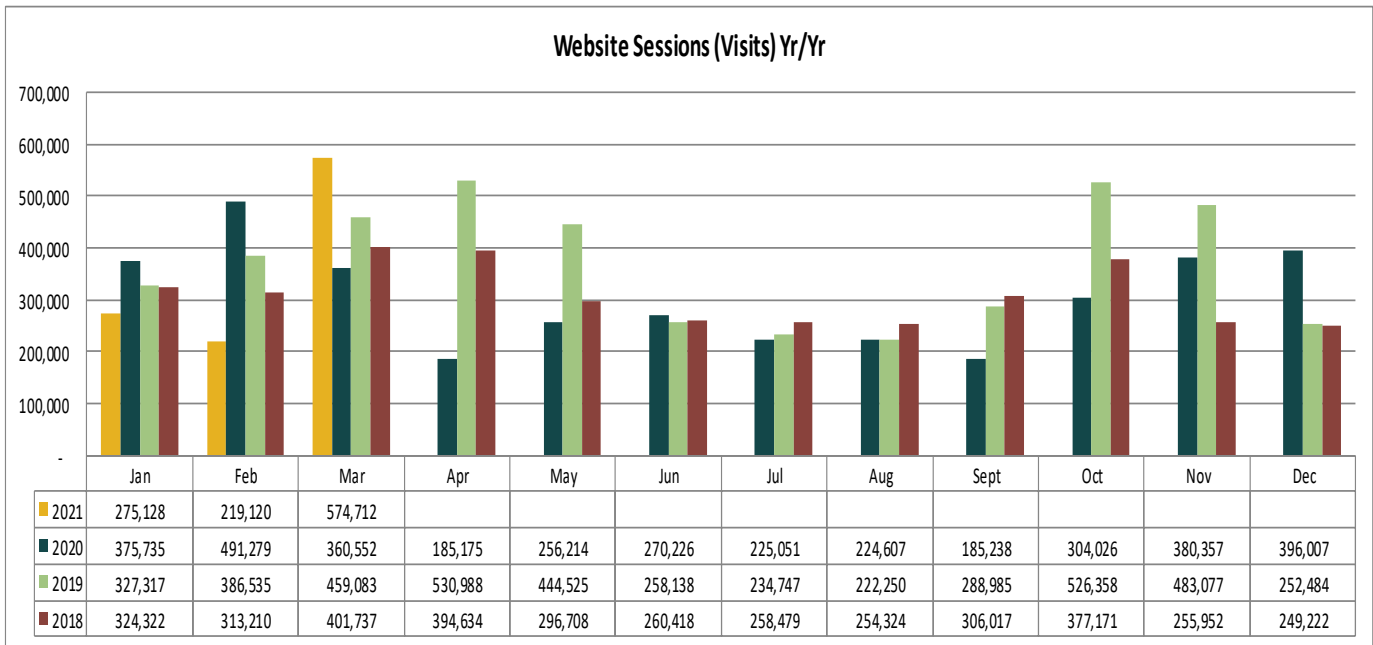

LouisianaTravel.com

TOURISM INDUSTRY INDICATORS

APRIL 2021 MONTHLY TRACKING DASHBOARD

Produced by the Louisiana Office of Tourism

LOUISIANATRAVEL.COM

LouisianaTravel.com website showed an increase of 59 percent in total website visits in Mar 2021 over Mar 2020.