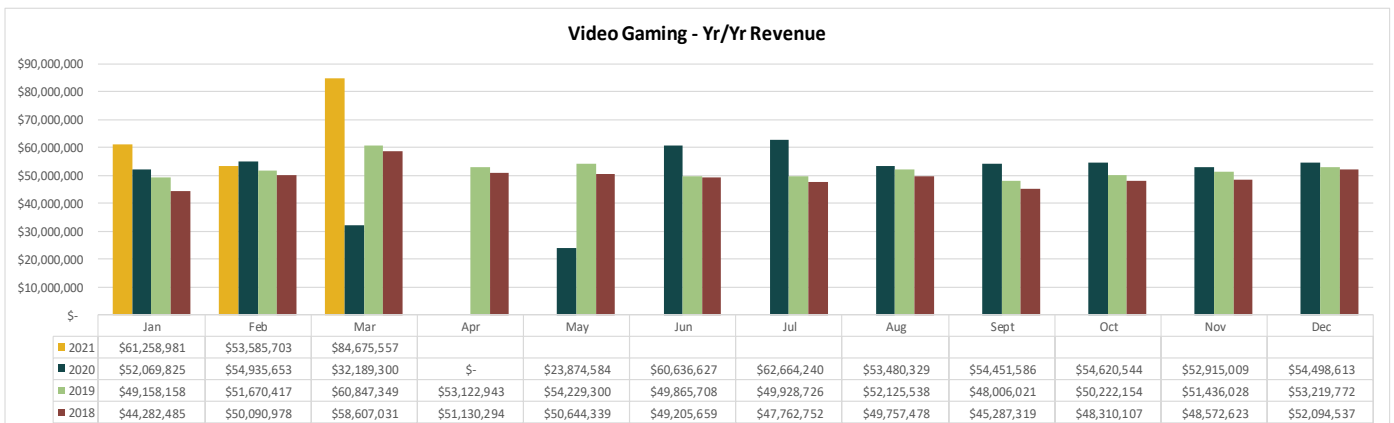

GROSS GAMING REVENUE

Source: Louisiana State Police