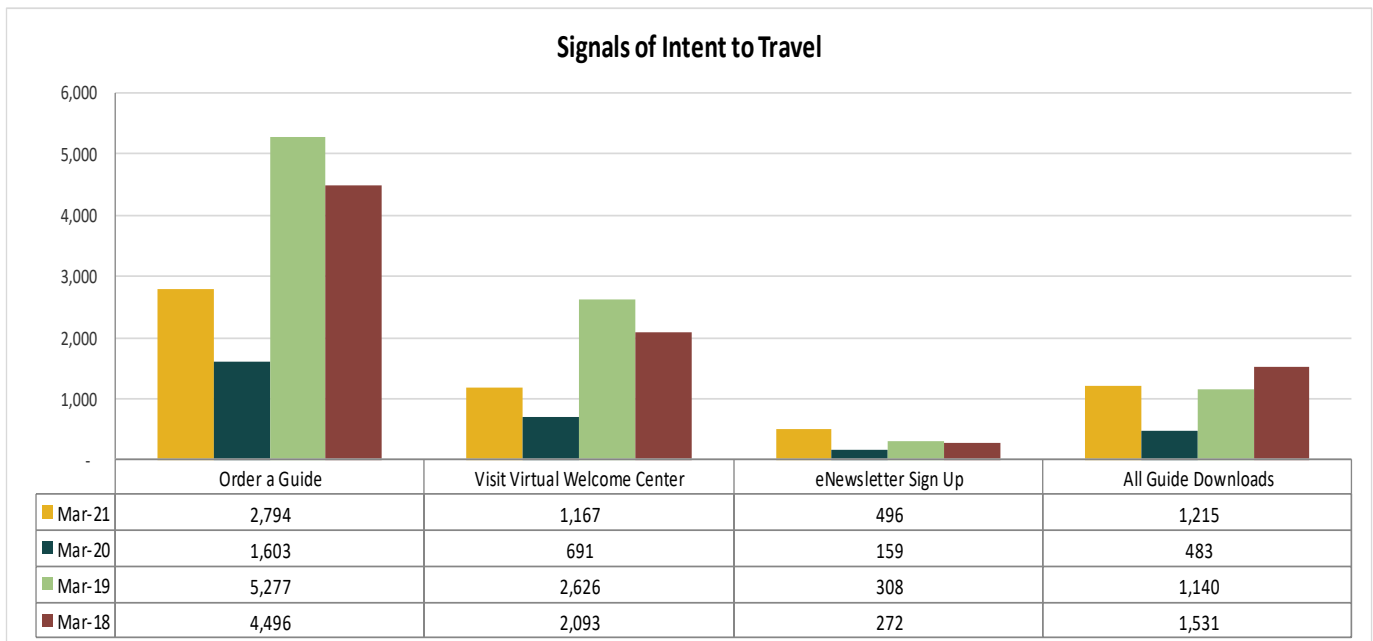

LouisianaTravel.com

TOURISM INDUSTRY INDICATORS

APRIL 2021 MONTHLY TRACKING DASHBOARD

Produced by the Louisiana Office of Tourism

LOUISIANATRAVEL.COM

LouisianaTravel.com website showed an increase of 59 percent in total website visits in Mar 2021 over Mar 2020.