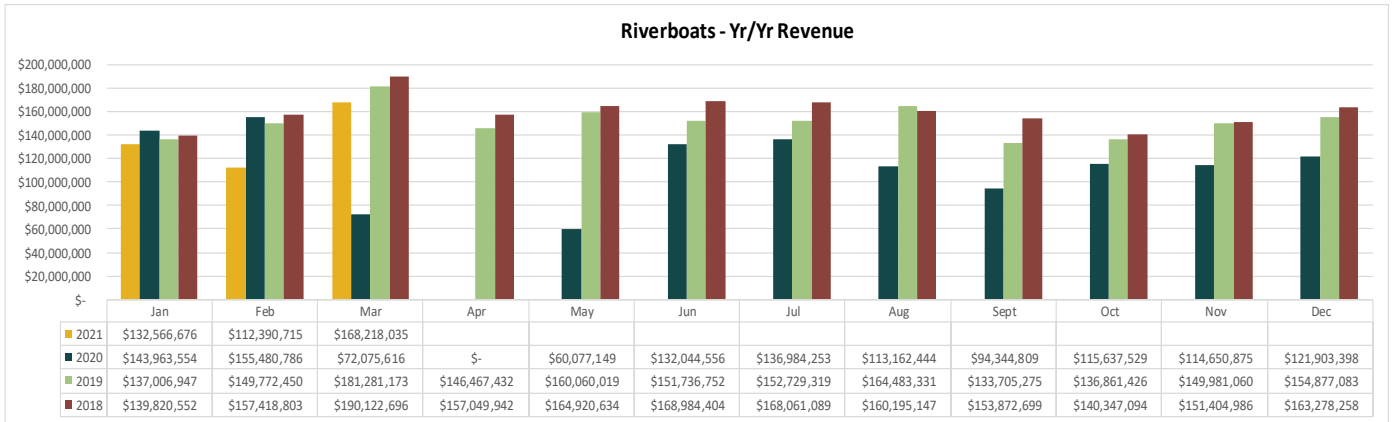

GROSS GAMING REVENUE

Source: Louisiana State Police