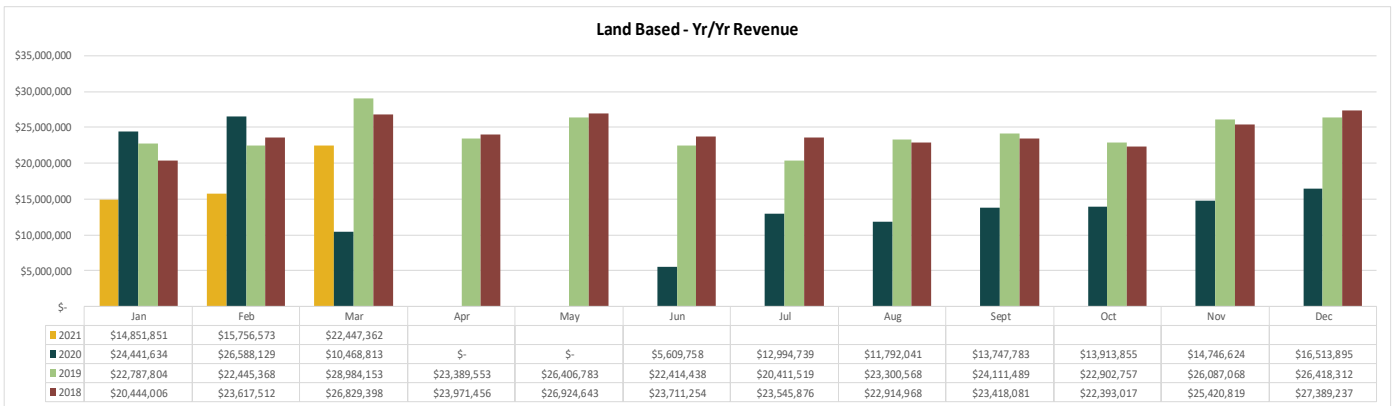

GROSS GAMING REVENUE

Source: Louisiana State Police