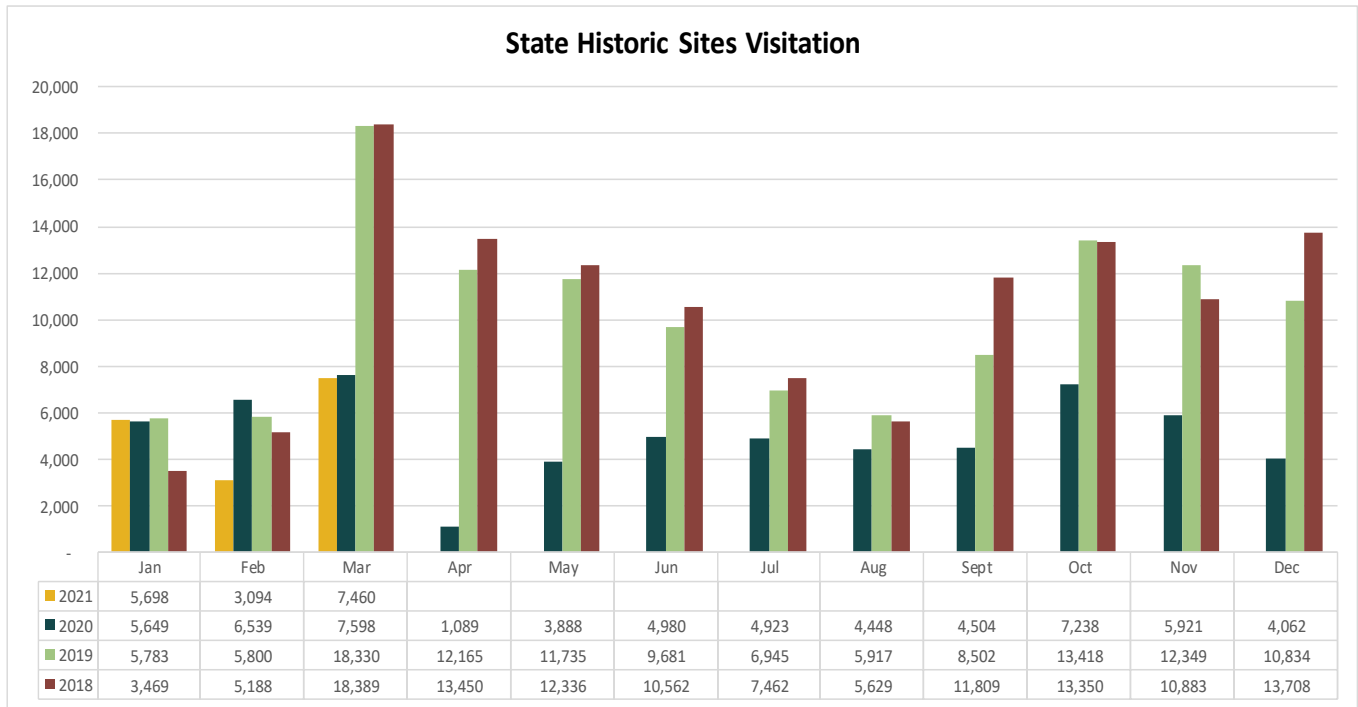

STATE HISTORIC SITES

Source: Louisiana State Parks

For more information, contact Latoya Wells, Reservation System Director, at lwells@crt.la.gov or at 225.342.9519