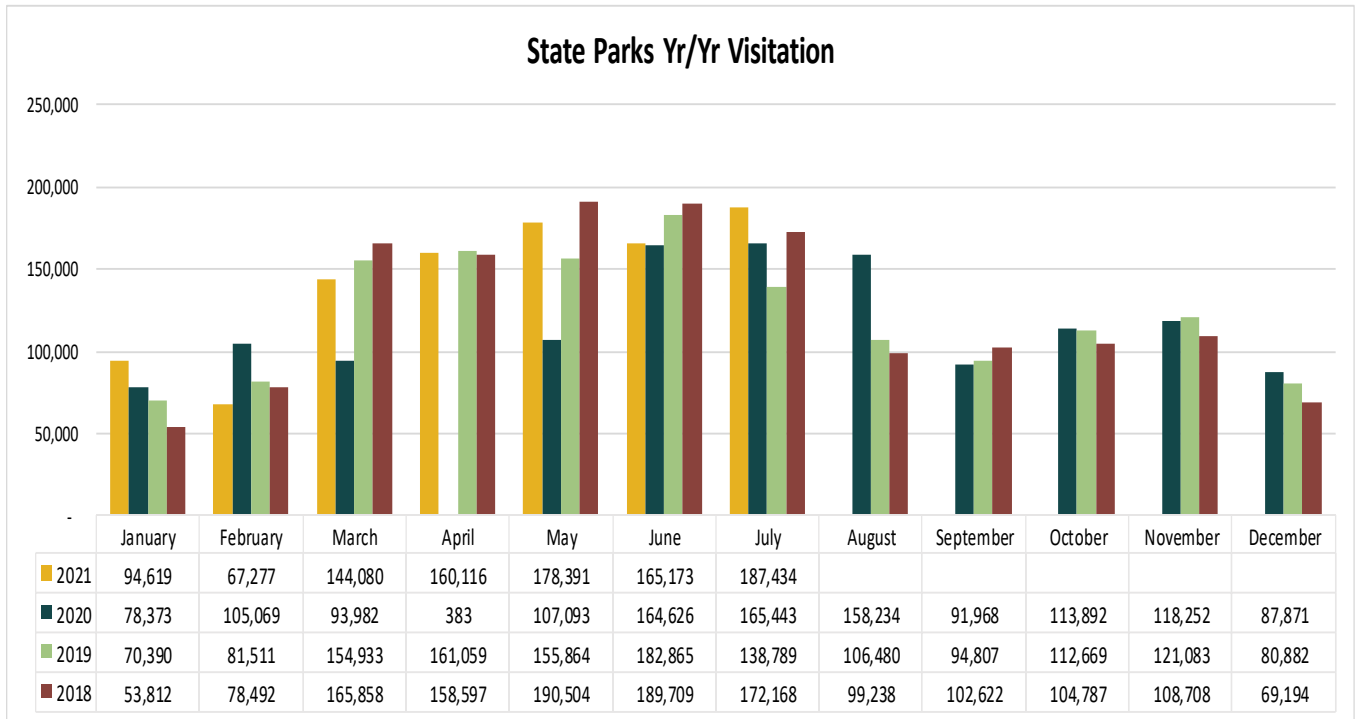

STATE PARKS