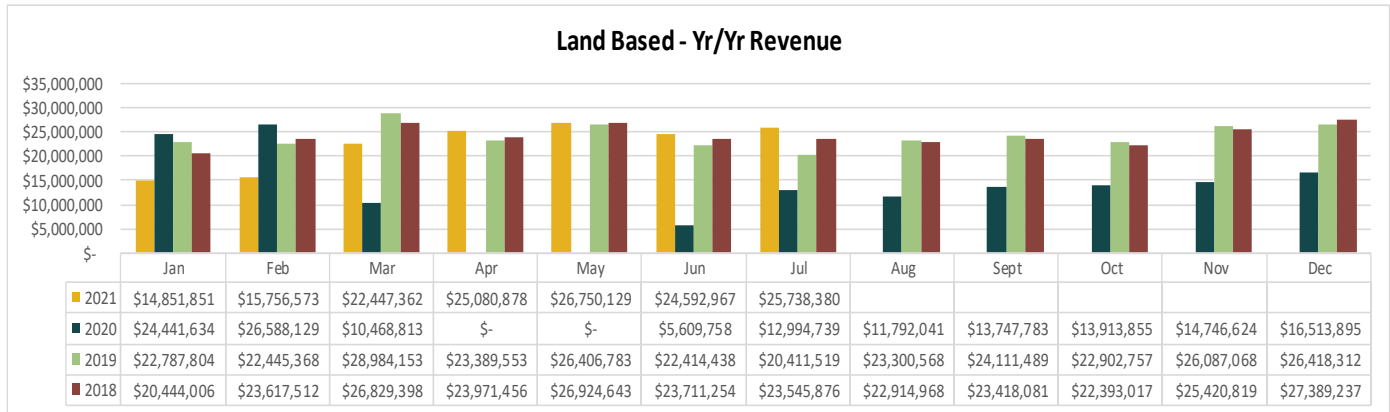

GROSS GAMING REVENUE

Source: Louisiana State Police