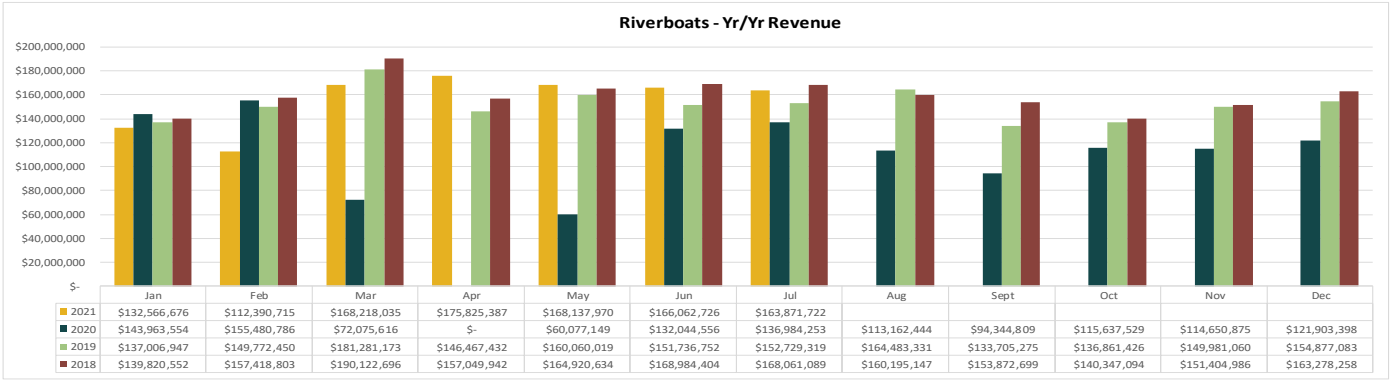

GROSS GAMING REVENUE

Source: Louisiana State Police