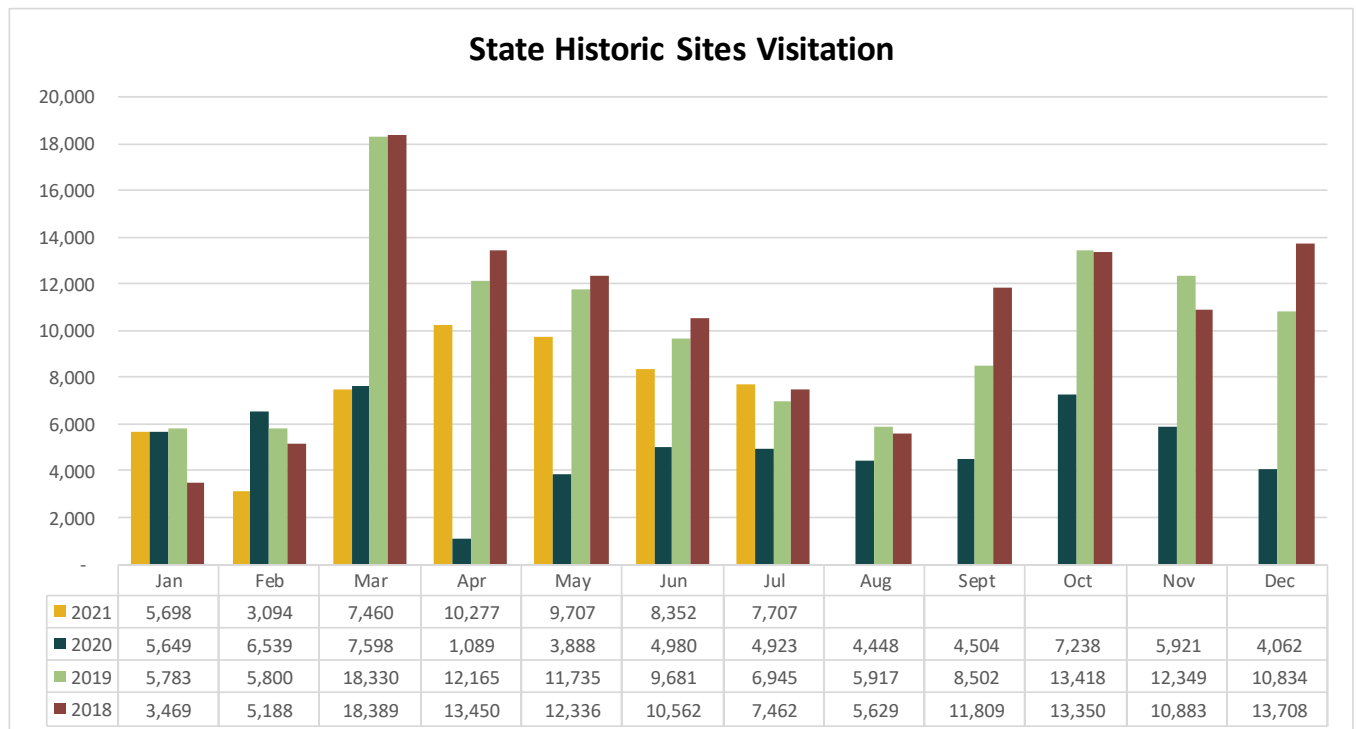

STATE HISTORIC SITES

Source: Louisiana State Parks

For more information, contact Latoya Wells, Reservation System Director, at lwells@crt.la.gov or at 225.342.9519