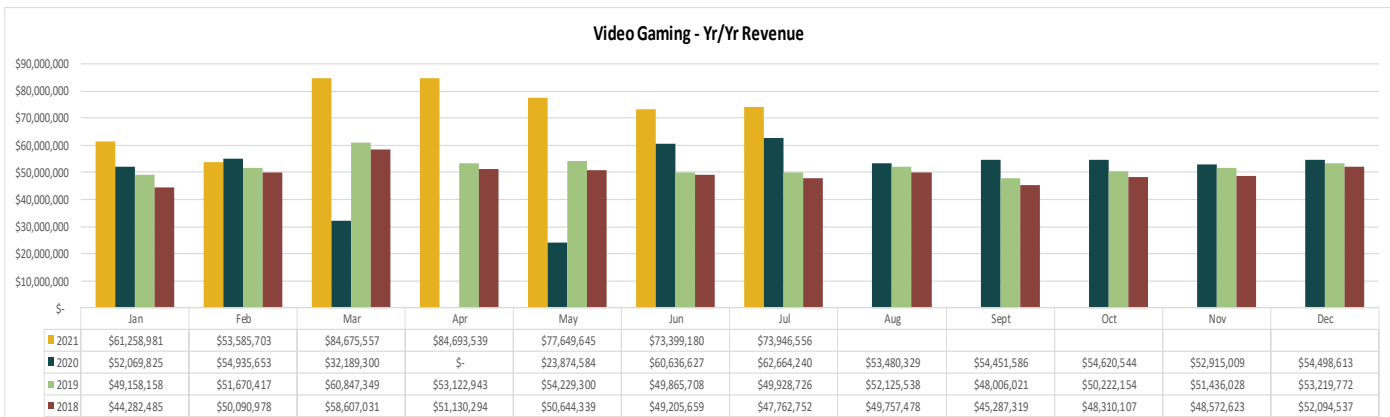

GROSS GAMING REVENUE

Source: Louisiana State Police