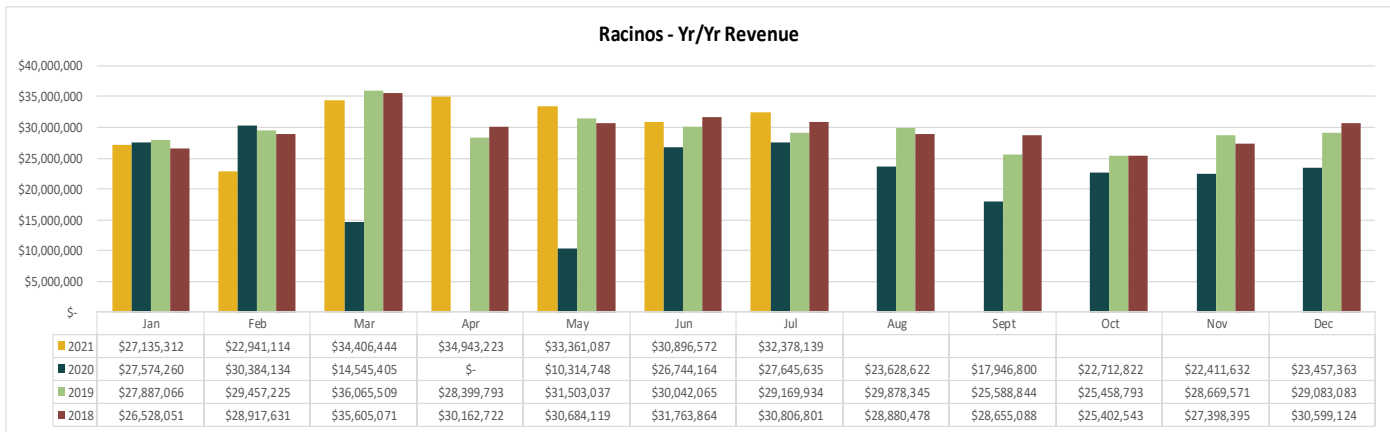

GROSS GAMING REVENUE

Source: Louisiana State Police