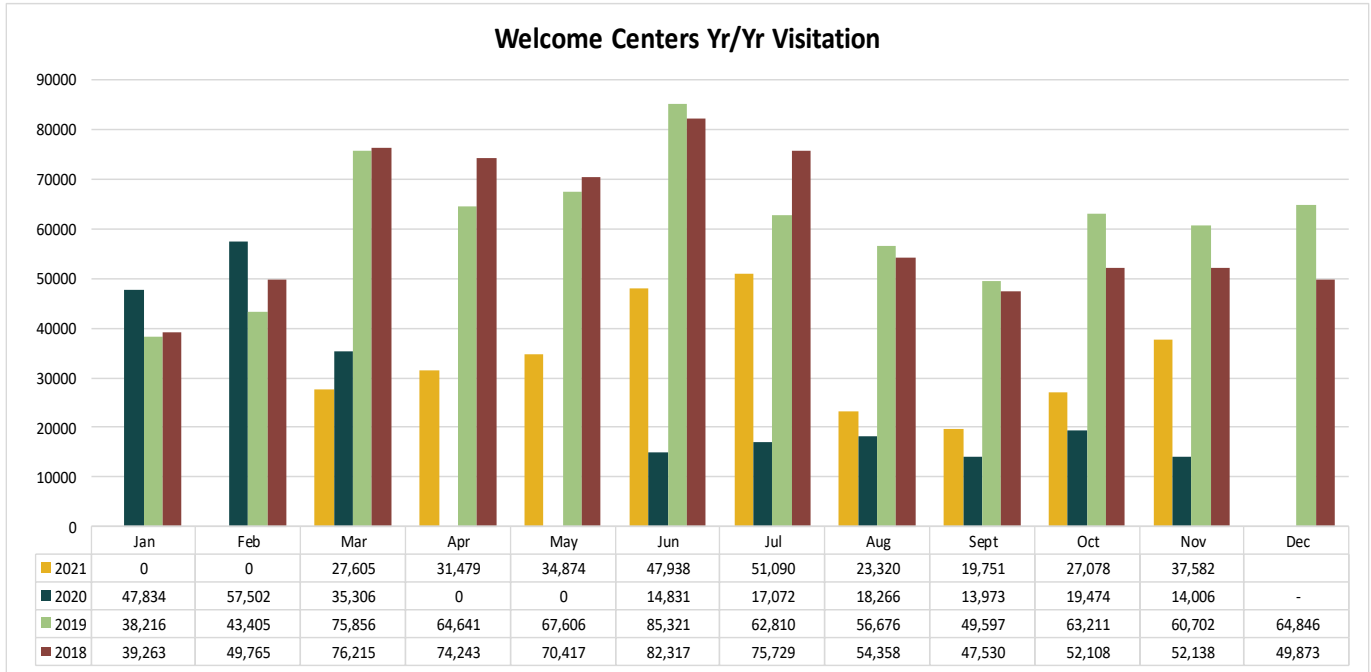

WELCOME CENTERS

Notes: In 2021, 2 welcome centers closed permanently. In 2020, COVID-19 pandemic started & one welcome center closed.

Welcome Centers Visitor Totals

International - Nov 2021	
Mexico	1,364
Canada*	249
France	51
Germany	16
Poland	15

States** - Nov 2021	
Texas	9,061
Florida	3,272
Mississippi	2,484
Alabama	2,326
Georgia	1,791

Cities** - Nov 2021	
Houston, TX	1,290
San Antonio, TX	440
Mobile, AL	134
Fort Worth, TX	383
Pensacola, FL	345

International Jan - Nov 2021	
Mexico	12,385
Canada*	508
France	143
Germany	95
Honduras	88

States** Jan - Nov 2021	
Texas	76,971
Florida	23,033
Mississippi	18,781
Alabama	17,280
Georgia	11,829

Cities** Jan - Nov 2021	
Houston, TX	10,118
San Antonio, TX	3,754
Dallas, TX	3,078
Fort Worth, TX	2,742
Mobile, AL	2,722

* Includes all of Canadian provinces in total. ** Excludes Louisiana residents.

Source: Louisiana Welcome Centers

For individual Welcome Center visitation numbers, contact Jason Miller at capitolparkwcl@crt.la.gov.