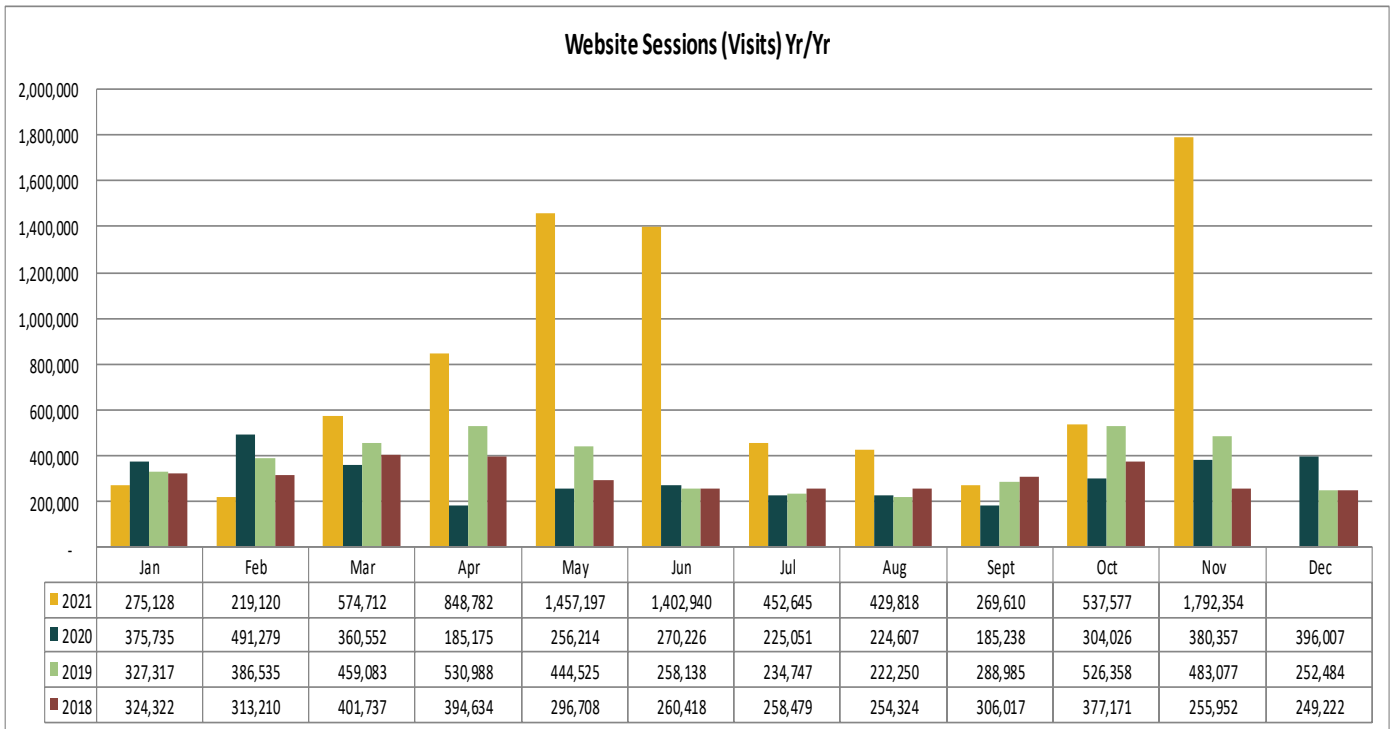

LouisianaTravel.com

TOURISM INDUSTRY INDICATORS

DECEMBER 2021 MONTHLY TRACKING DASHBOARD

Produced by the Louisiana Office of Tourism

LOUISIANATRAVEL.COM

LouisianaTravel.com website showed an increase of 371 percent in total website visits in Nov 2021 over Nov 2020.