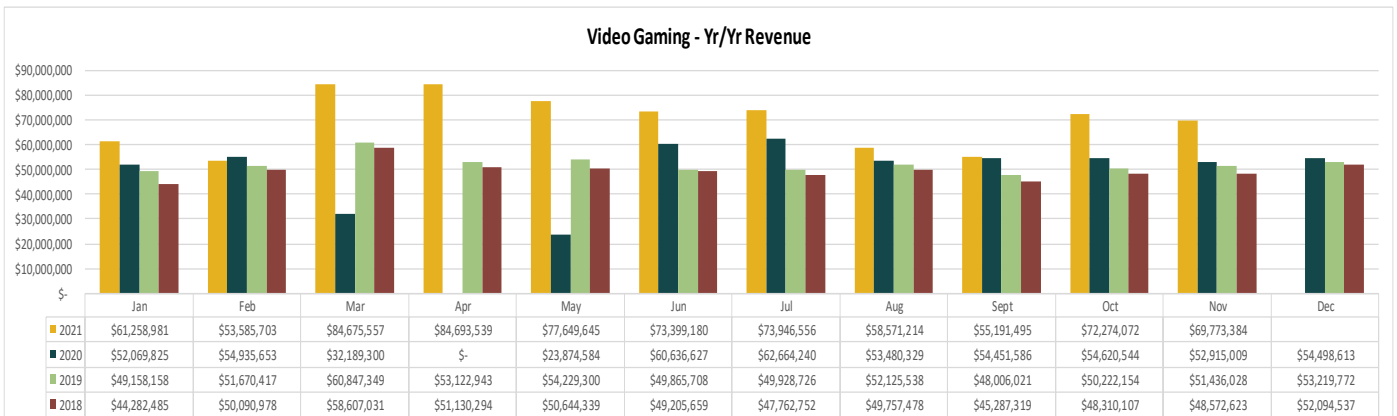

GROSS GAMING REVENUE

Source: Louisiana State Police