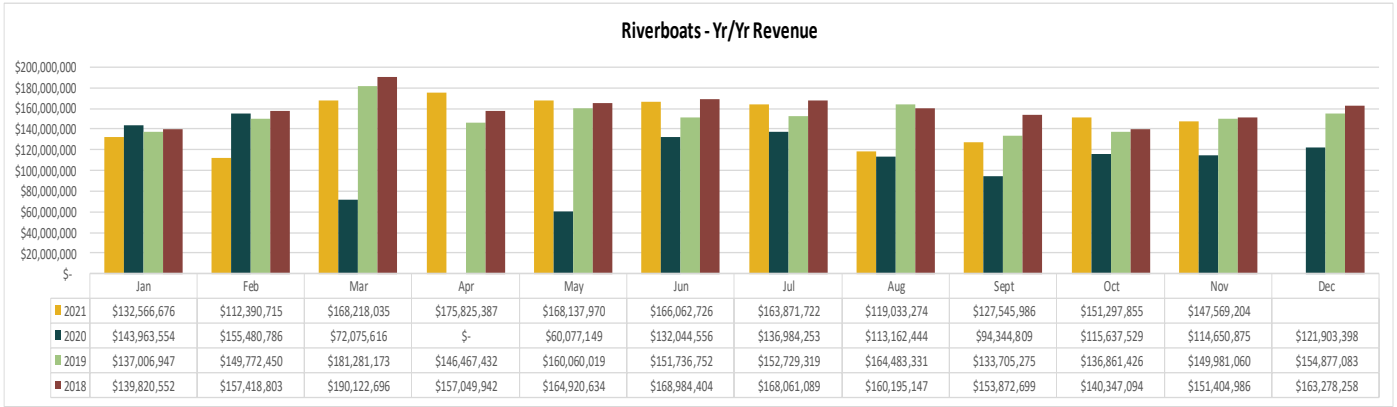

GROSS GAMING REVENUE

Source: Louisiana State Police