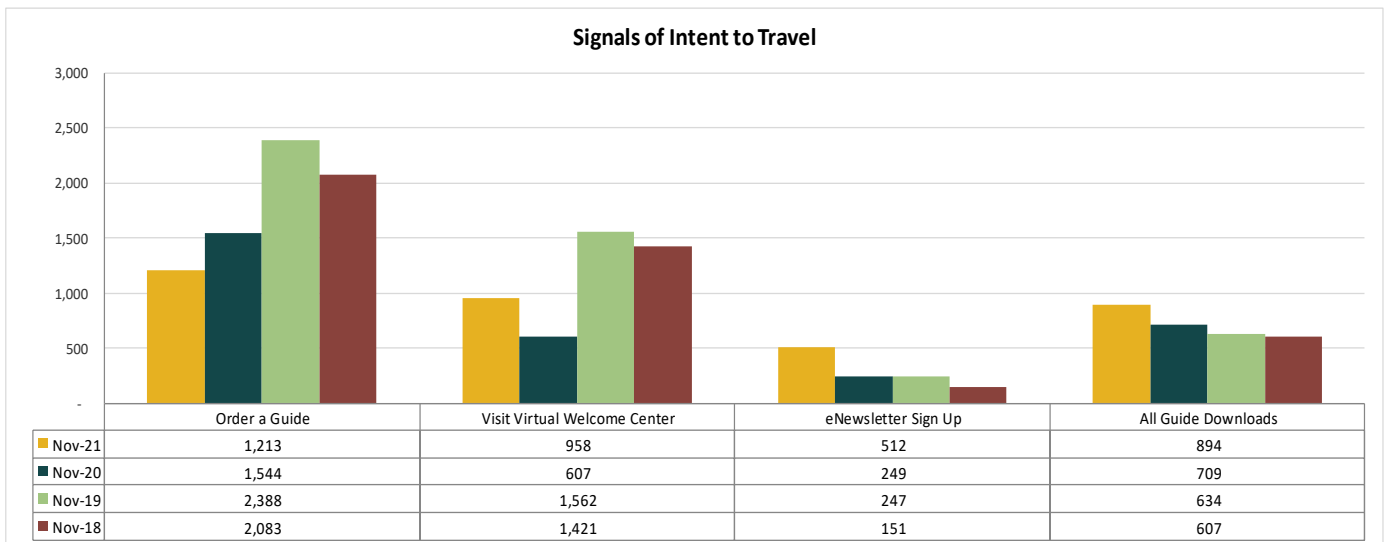

LouisianaTravel.com

TOURISM INDUSTRY INDICATORS

DECEMBER 2021 MONTHLY TRACKING DASHBOARD

Produced by the Louisiana Office of Tourism

LOUISIANATRAVEL.COM

LouisianaTravel.com website showed an increase of 371 percent in total website visits in Nov 2021 over Nov 2020.