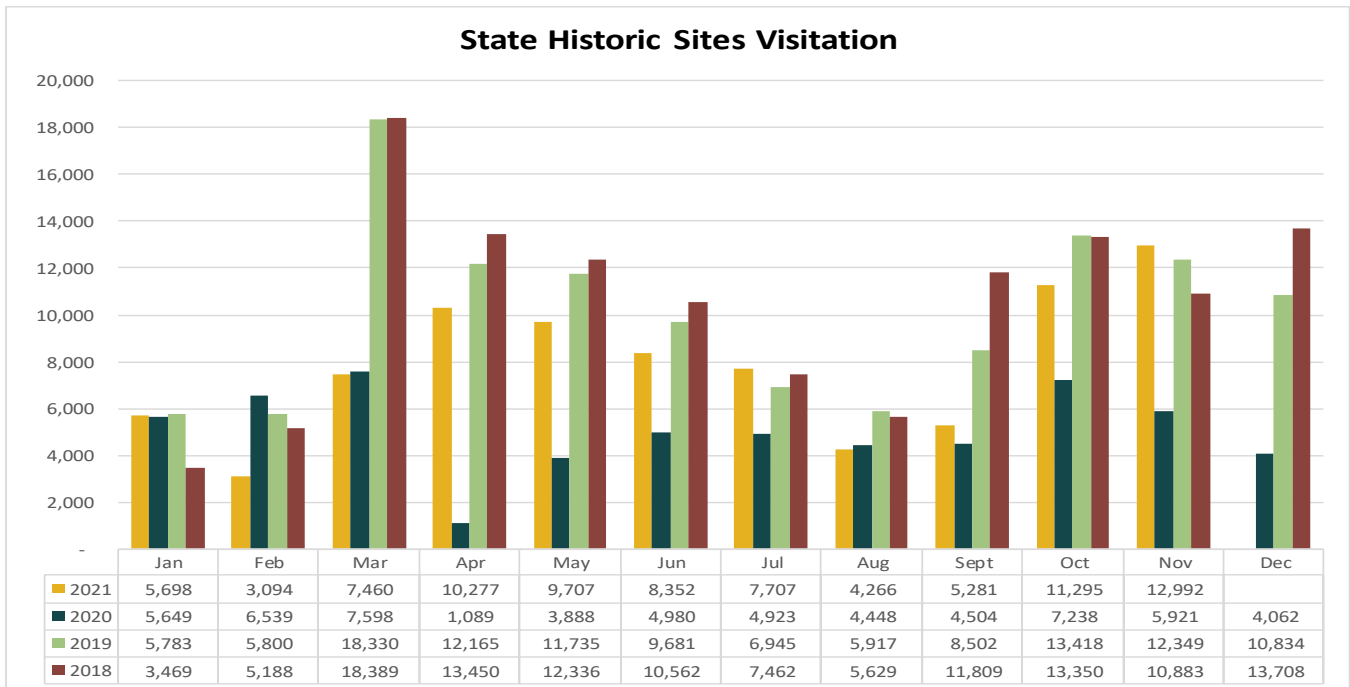

STATE HISTORIC SITES

Source: Louisiana State Parks

For more information, contact Latoya Wells, Reservation System Director, at lwells@crt.la.gov or at 225.342.9519