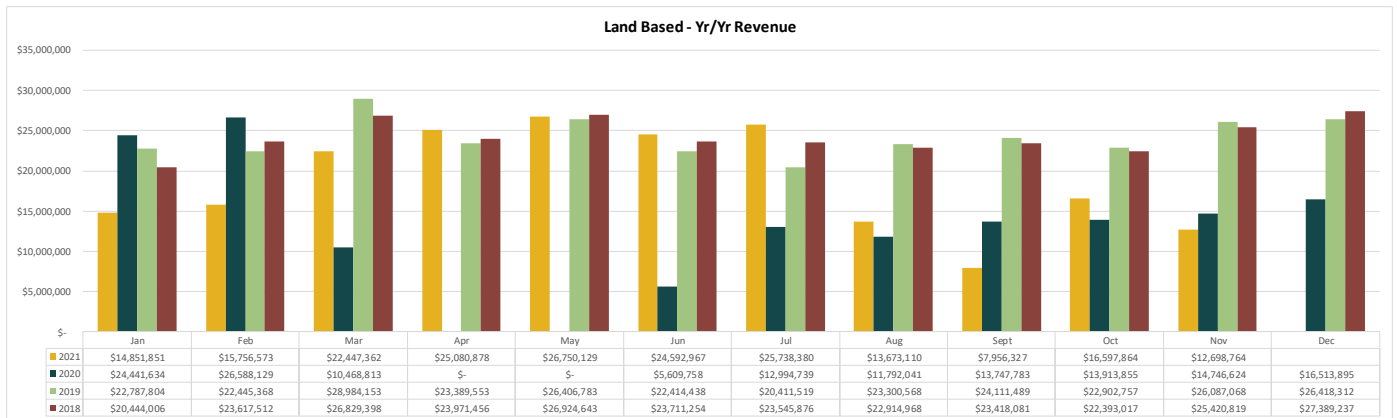

GROSS GAMING REVENUE

Source: Louisiana State Police