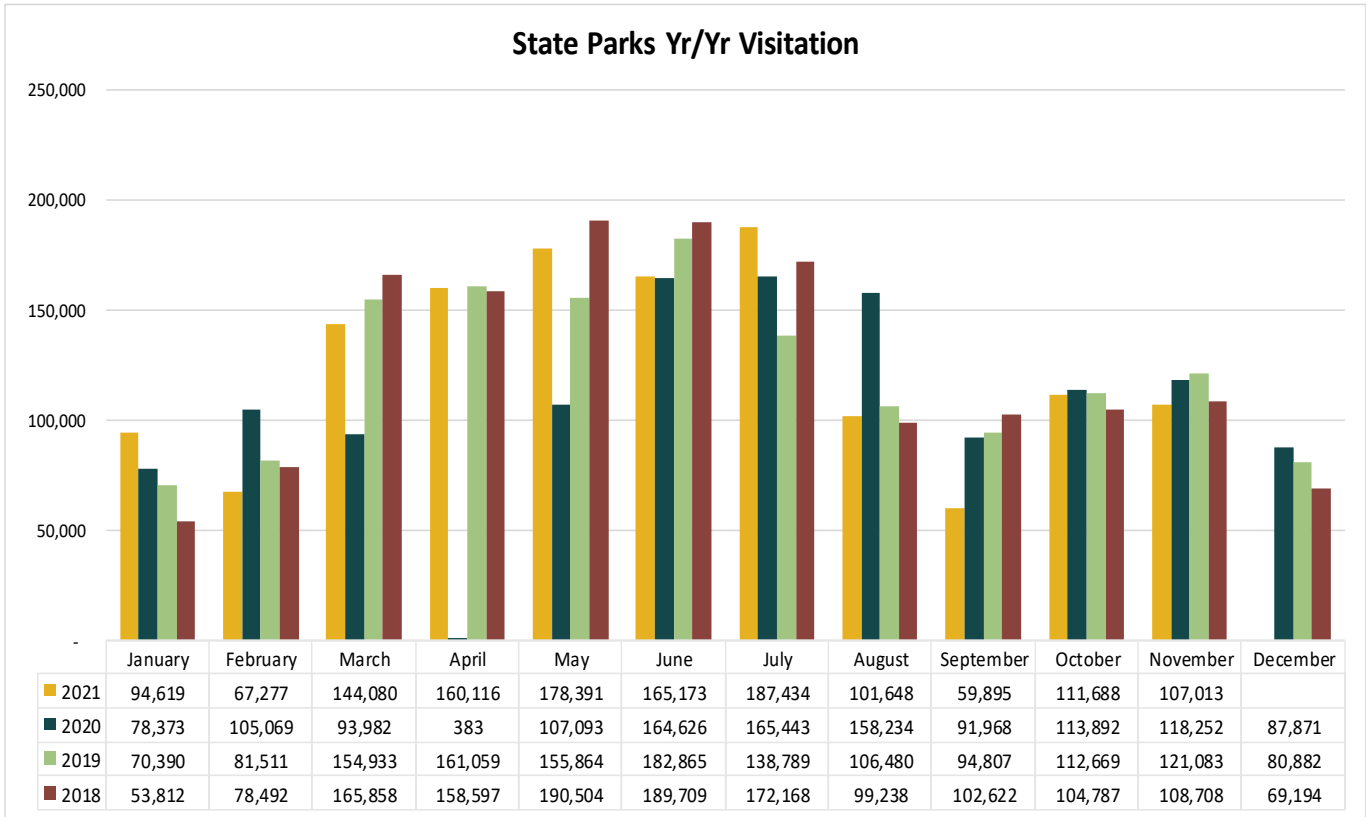

STATE PARKS