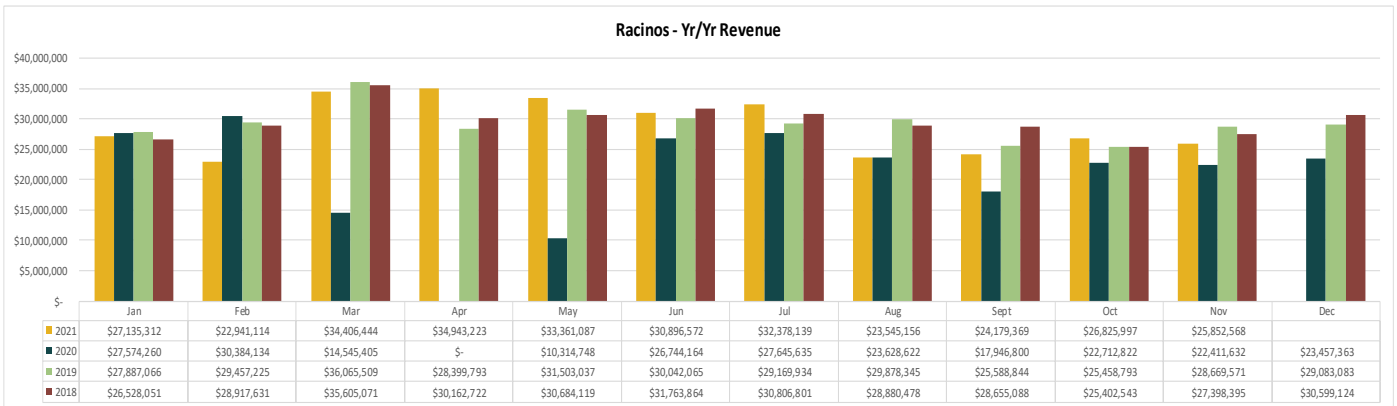

GROSS GAMING REVENUE

Source: Louisiana State Police