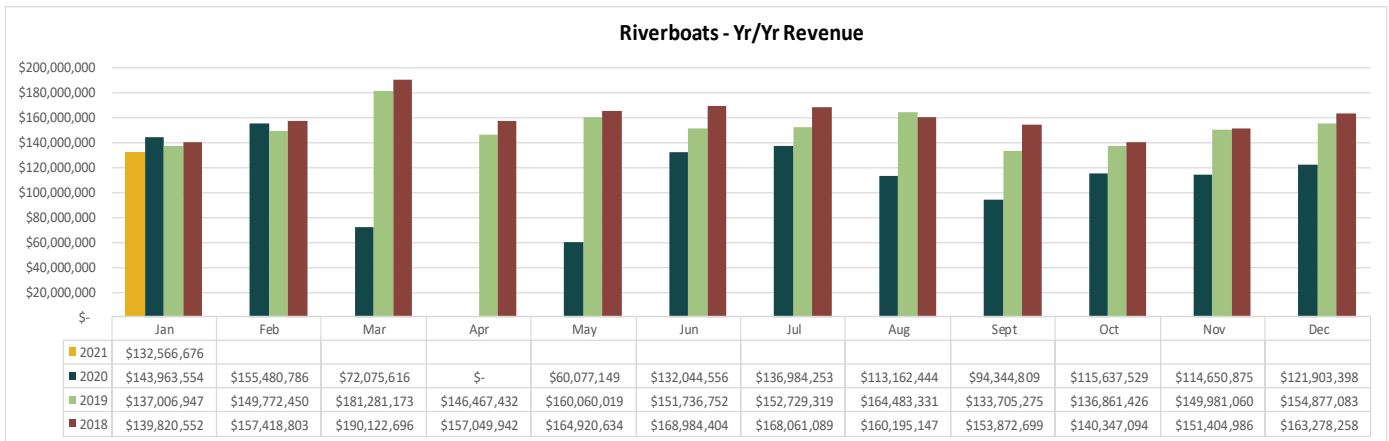

GROSS GAMING REVENUE

Source: Louisiana State Police