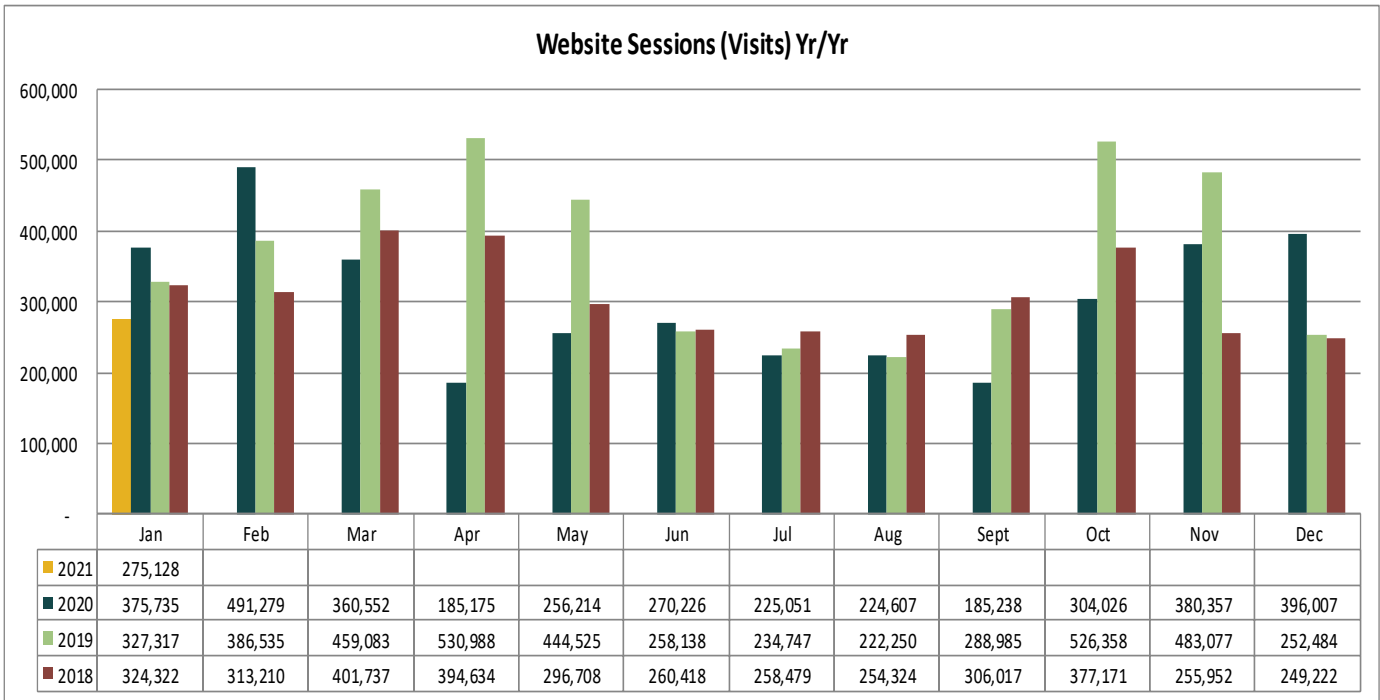

LouisianaTravel.com

TOURISM INDUSTRY INDICATORS

FEBRUARY 2021 MONTHLY TRACKING DASHBOARD

Produced by the Louisiana Office of Tourism

LOUISIANATRAVEL.COM

LouisianaTravel.com website showed a decrease of 27 percent in total website visits in Jan 2021 over Jan 2020.