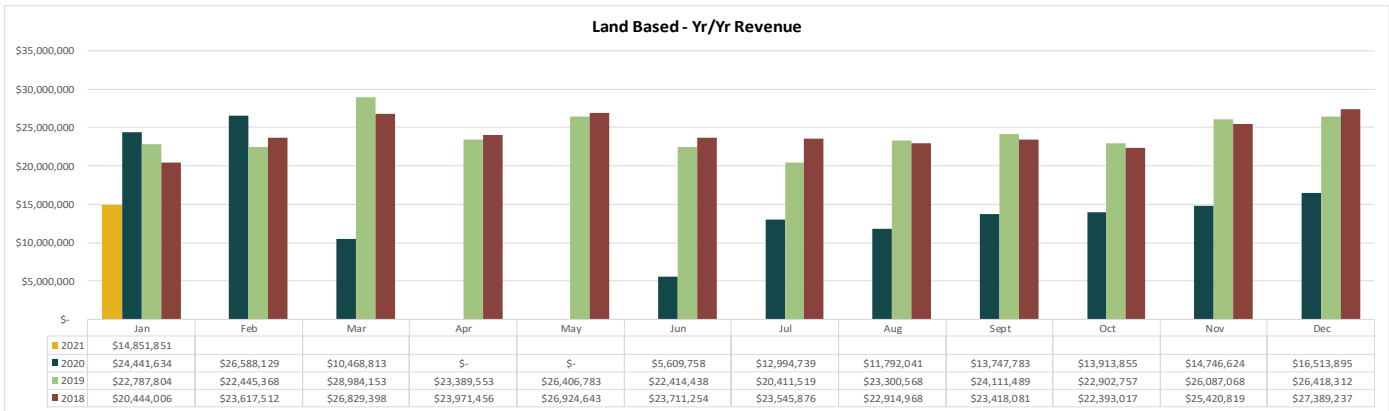

GROSS GAMING REVENUE

Source: Louisiana State Police