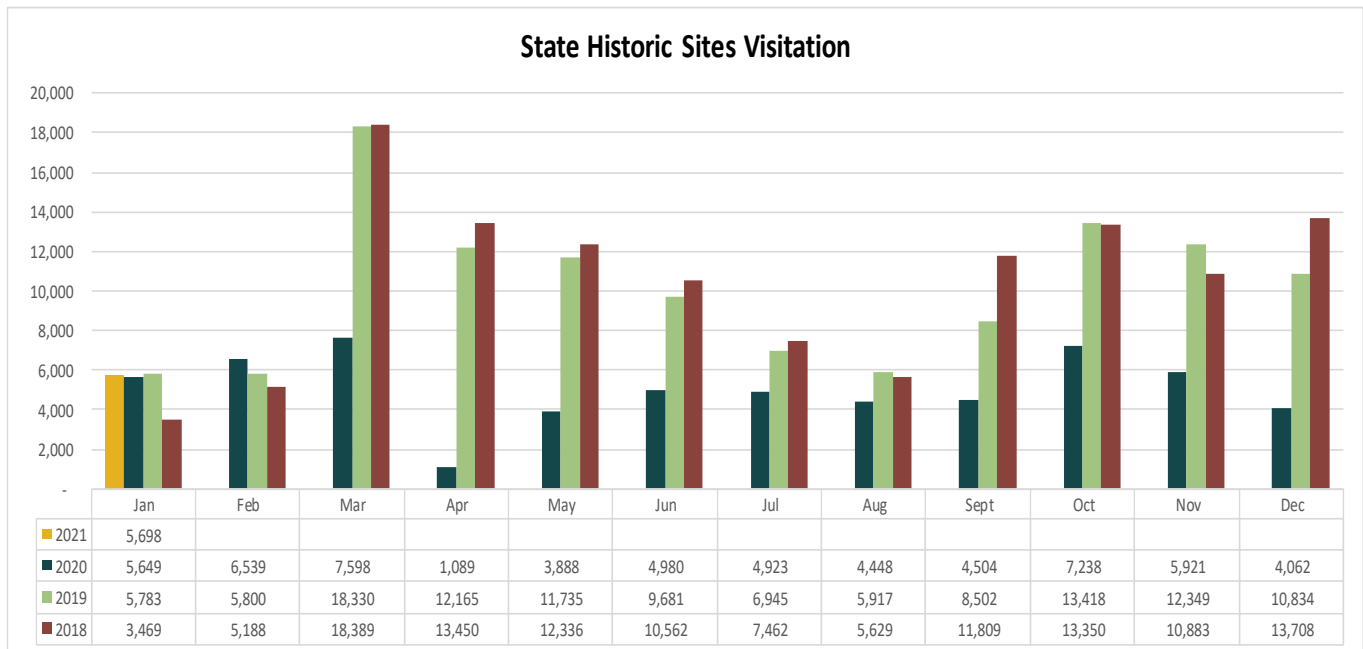

STATE HISTORIC SITES

Source: Louisiana State Parks

For more information, contact Latoya Wells, Reservation System Director, at lwells@crt.la.gov or at 225.342.9519