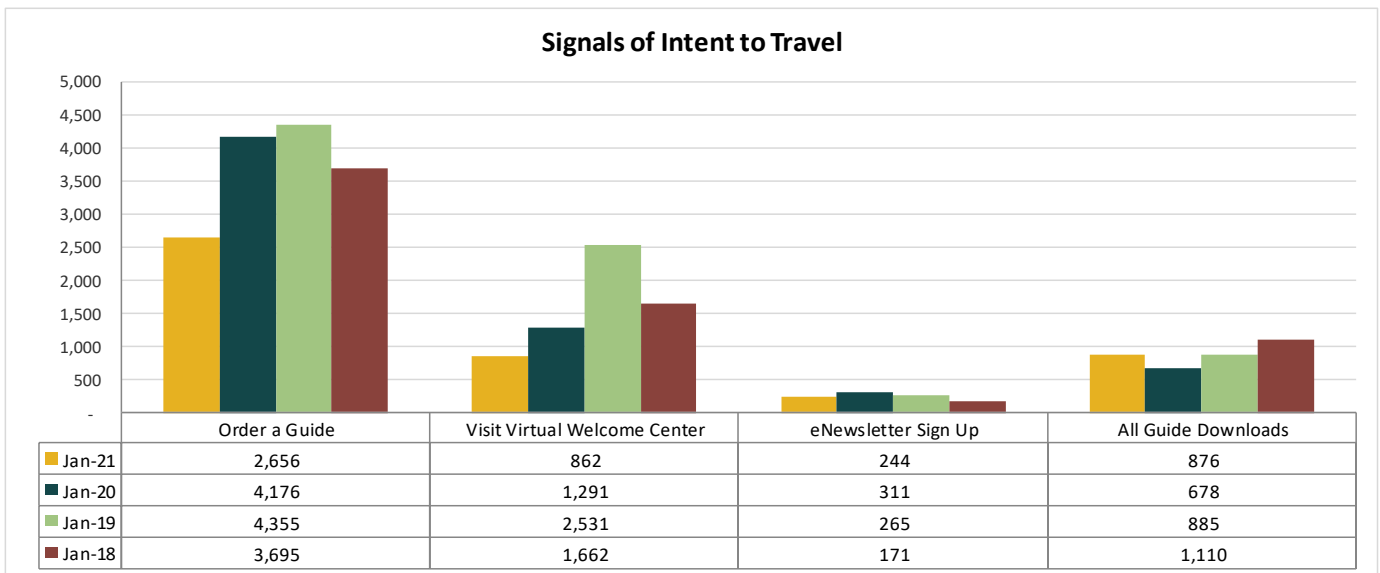

LouisianaTravel.com

TOURISM INDUSTRY INDICATORS

FEBRUARY 2021 MONTHLY TRACKING DASHBOARD

Produced by the Louisiana Office of Tourism

LOUISIANATRAVEL.COM

LouisianaTravel.com website showed a decrease of 27 percent in total website visits in Jan 2021 over Jan 2020.