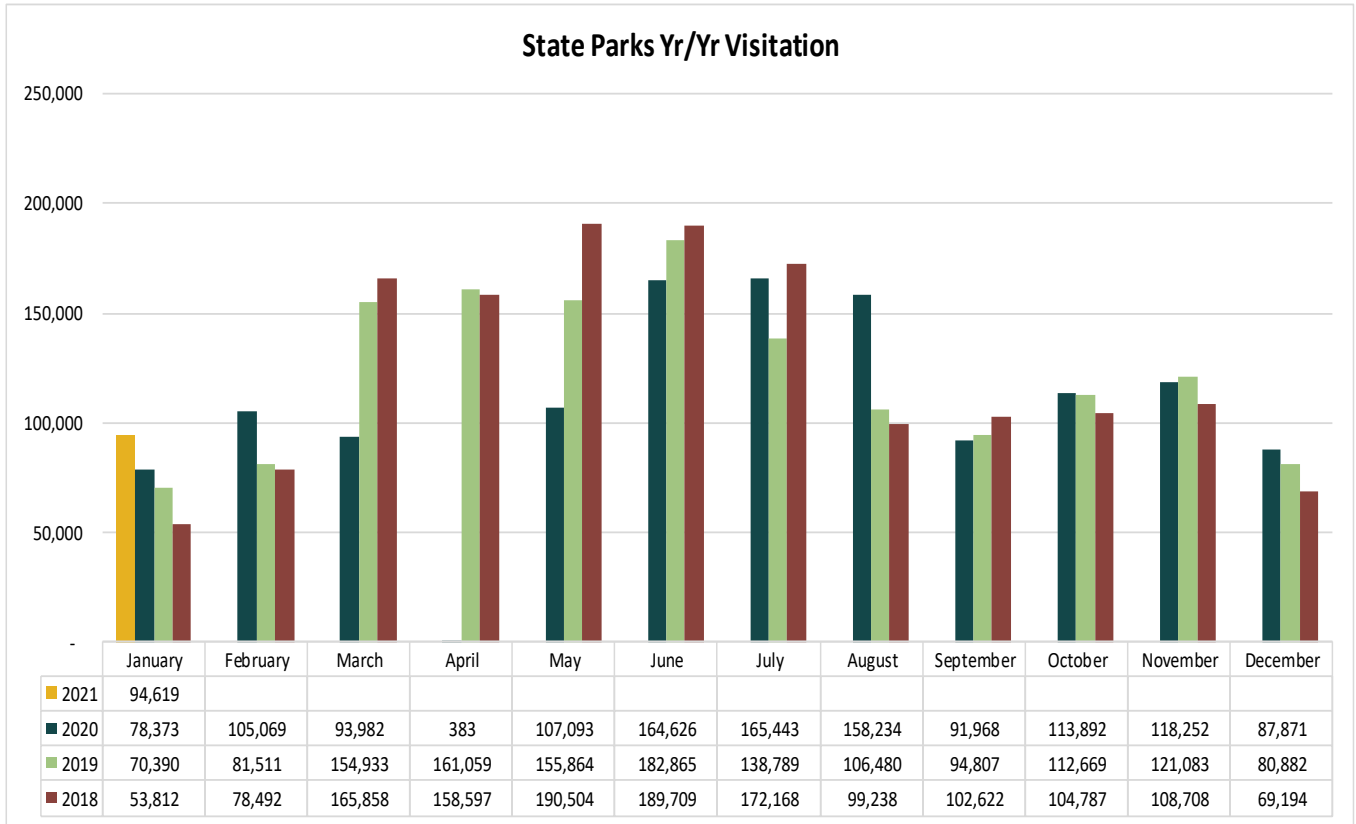

STATE PARKS