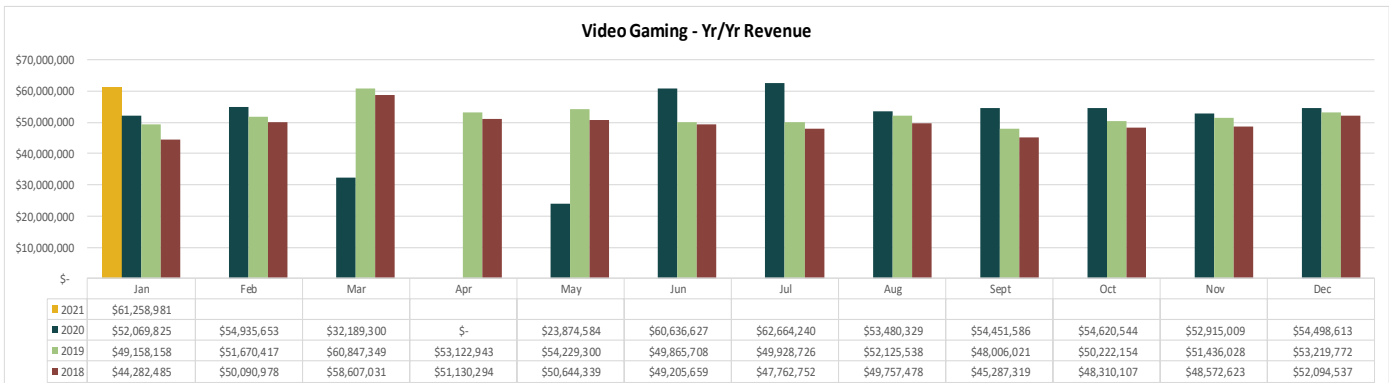

GROSS GAMING REVENUE

Source: Louisiana State Police