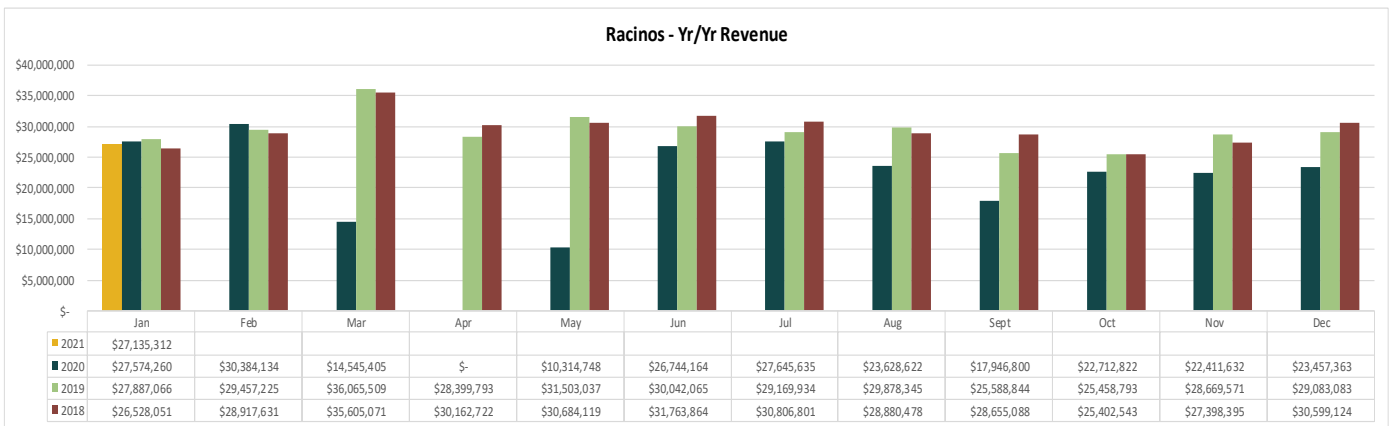

GROSS GAMING REVENUE

Source: Louisiana State Police