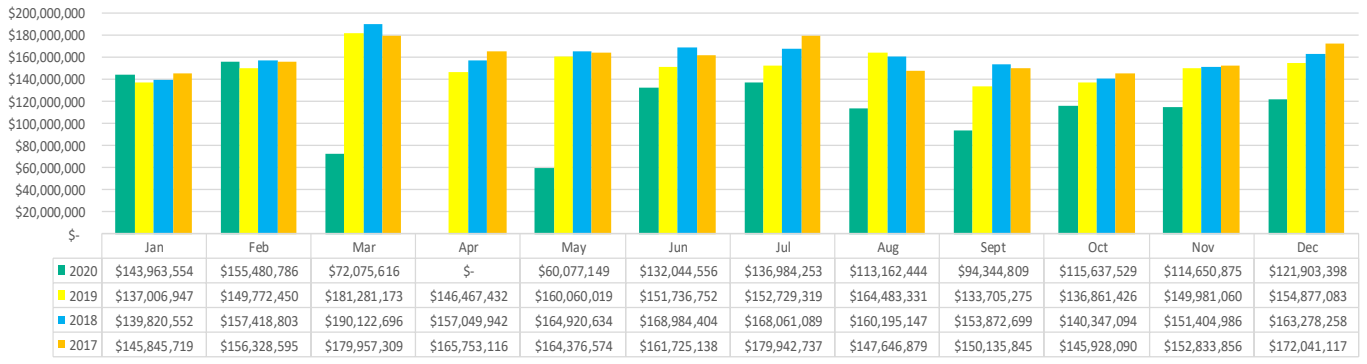

GROSS GAMING REVENUE

Riverboats - Yr/Yr Revenue