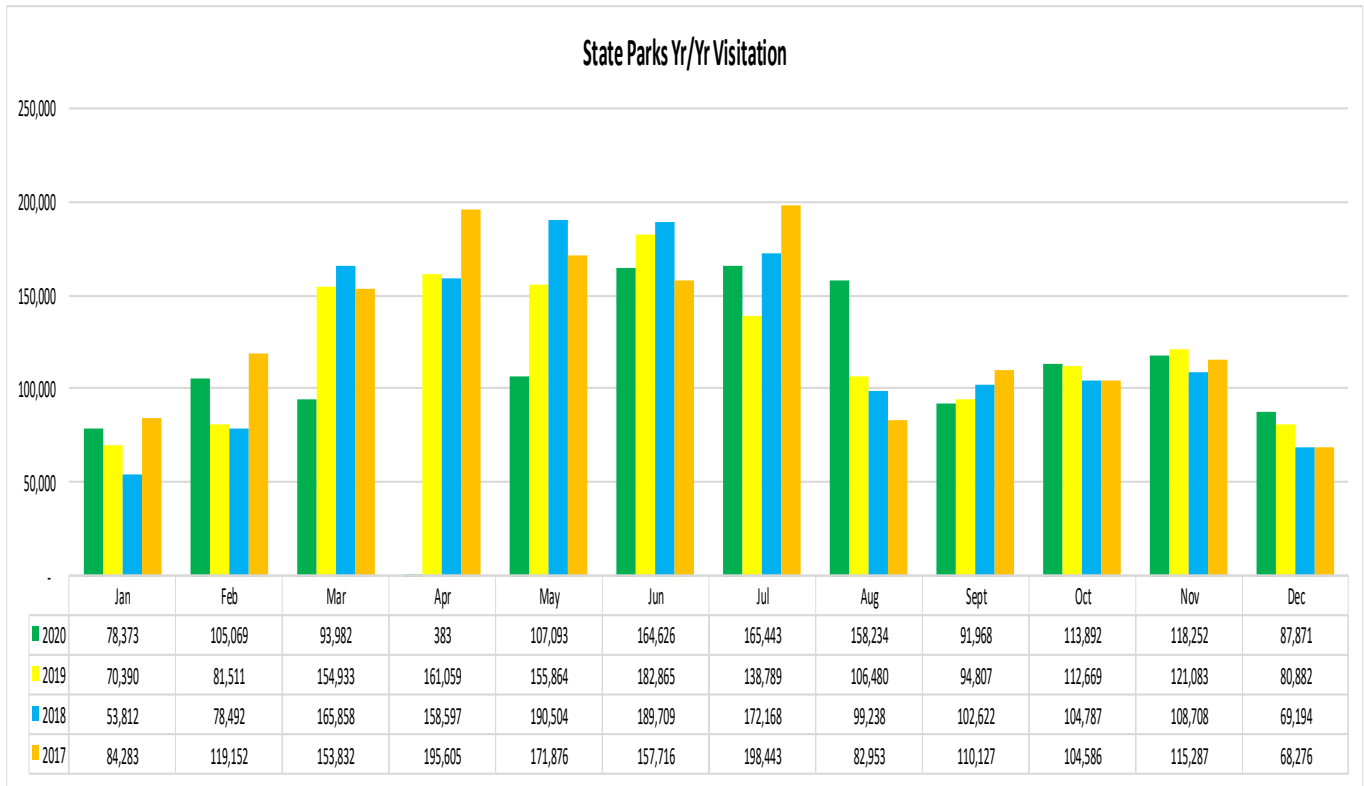

STATE PARKS

Source: Louisiana State Parks

For more information, contact Latoya Wells, Reservation System Director, at lwells@crt.la.gov or at 225.342.9519