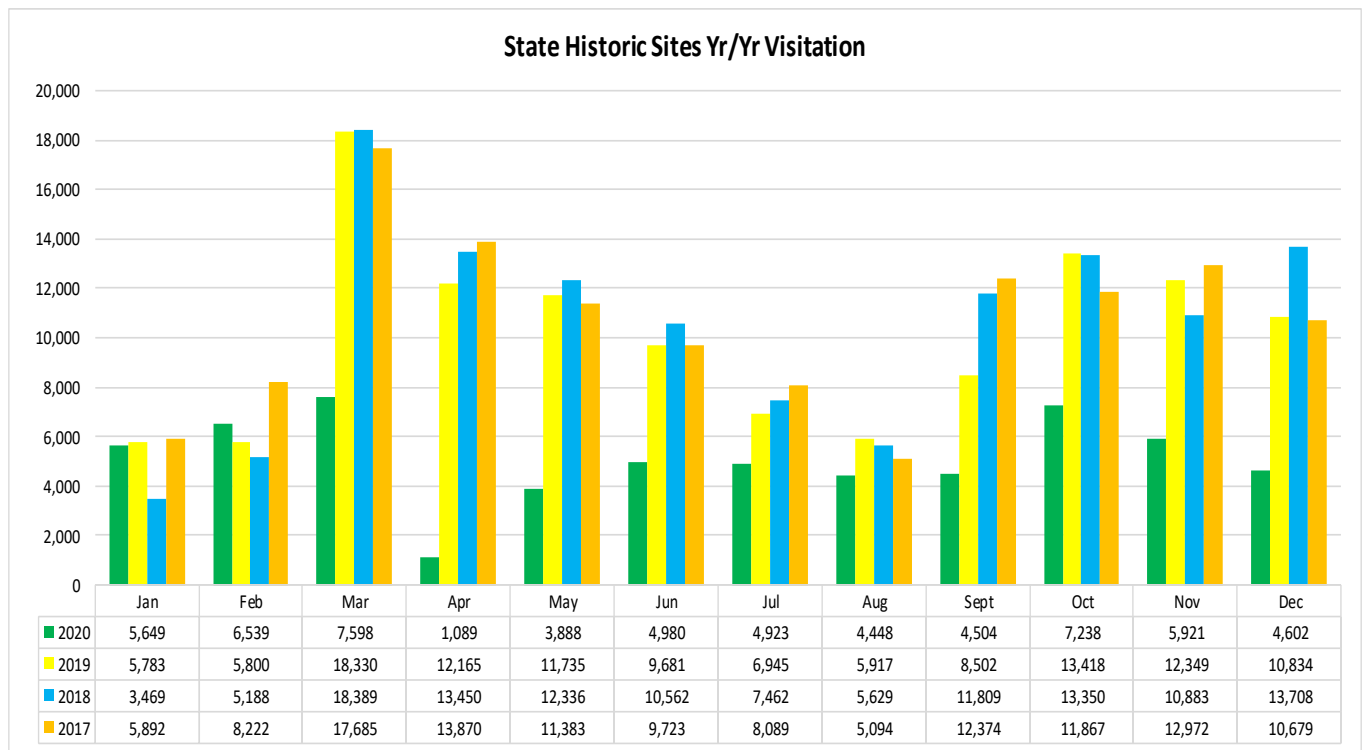

STATE PARKS

Source: Louisiana State Parks

For more information, contact Latoya Wells, Reservation System Director, at lwells@crt.la.gov or at 225.342.9519