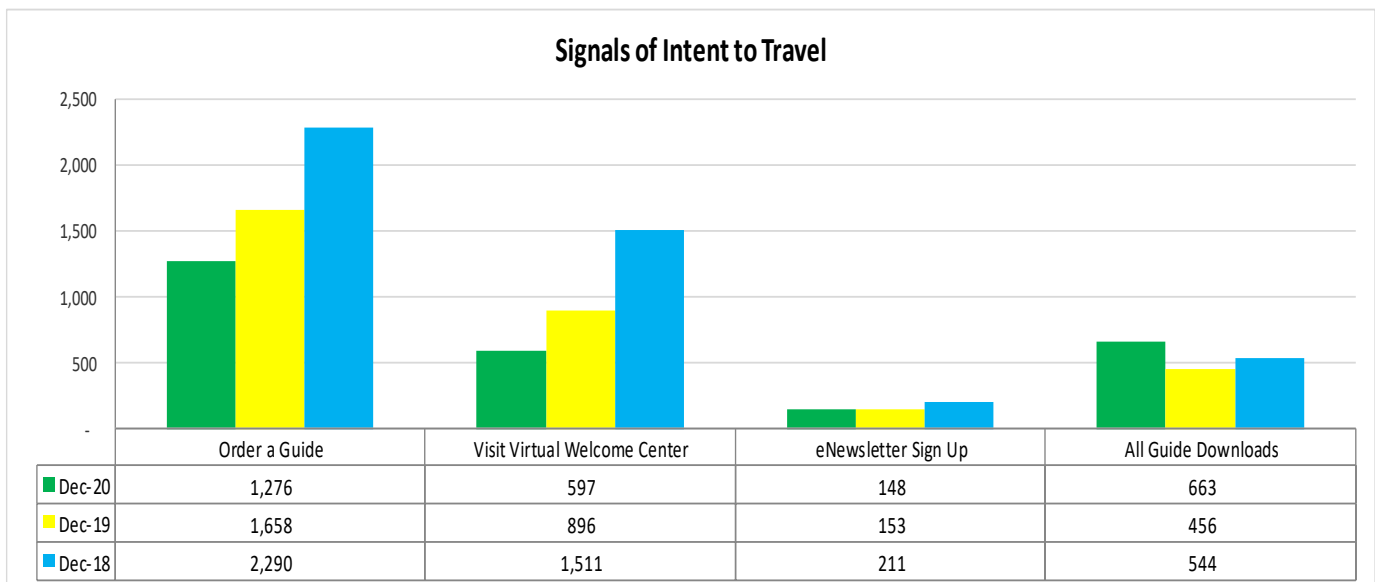

Source: Google Analytics

For more information on individual stats, visit <http://www.crt.state.la.us/tourism/louisiana-research/index> or contact Lynne Coxwell at lcxwell@crt.la.gov or 225.342.2876.