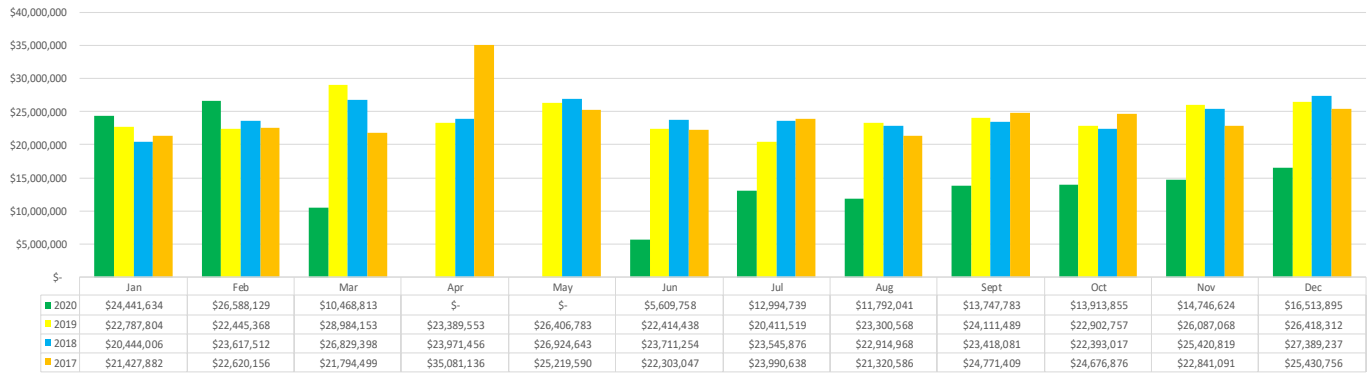

Land Based - Yr/Yr Revenue