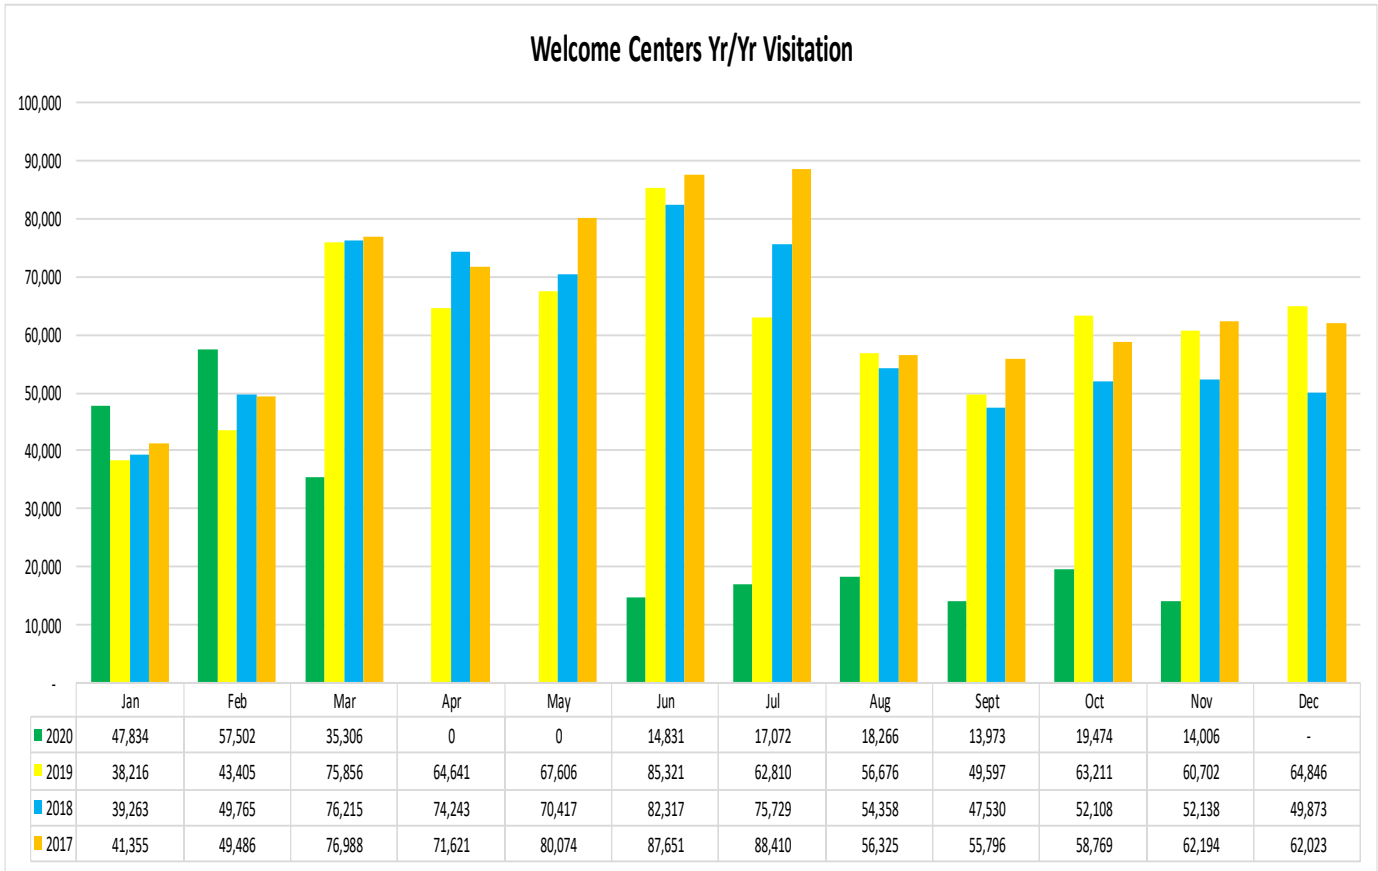

WELCOME CENTERS

Statewide welcome centers did not gather December visitation. Due to COVID-19, the welcome centers were closed in April and May and lobbies remain closed. Note: The New Orleans Welcome Center, Vidalia Welcome Center, and the Alexandria I-49 Welcome Center are permanently closed to visitors.

Welcome Centers Visitor Totals

International	
Jan - Dec 2020	
Mexico	9,895
Canada*	4,442
France	1,257
United Kingdom	1,154
Germany	488

States**	
Jan - Dec 2020	
Texas	50,705
Mississippi	18,471
Alabama	13,587
Florida	13,549
Georgia	7,131

Cities**	
Jan - Dec 2020	
Houston, TX	7,051
Hermitage, TN	2,337
San Antonio, TX	1,906
Dallas, TX	1,775
Bullard, TX	1,722

* Includes all of Canadian provinces in total. ** Excludes Louisiana residents.

Source: Louisiana Welcome Centers

For individual Welcome Center visitation numbers, contact Jason Miller at capitolparkwcl@crt.la.gov.