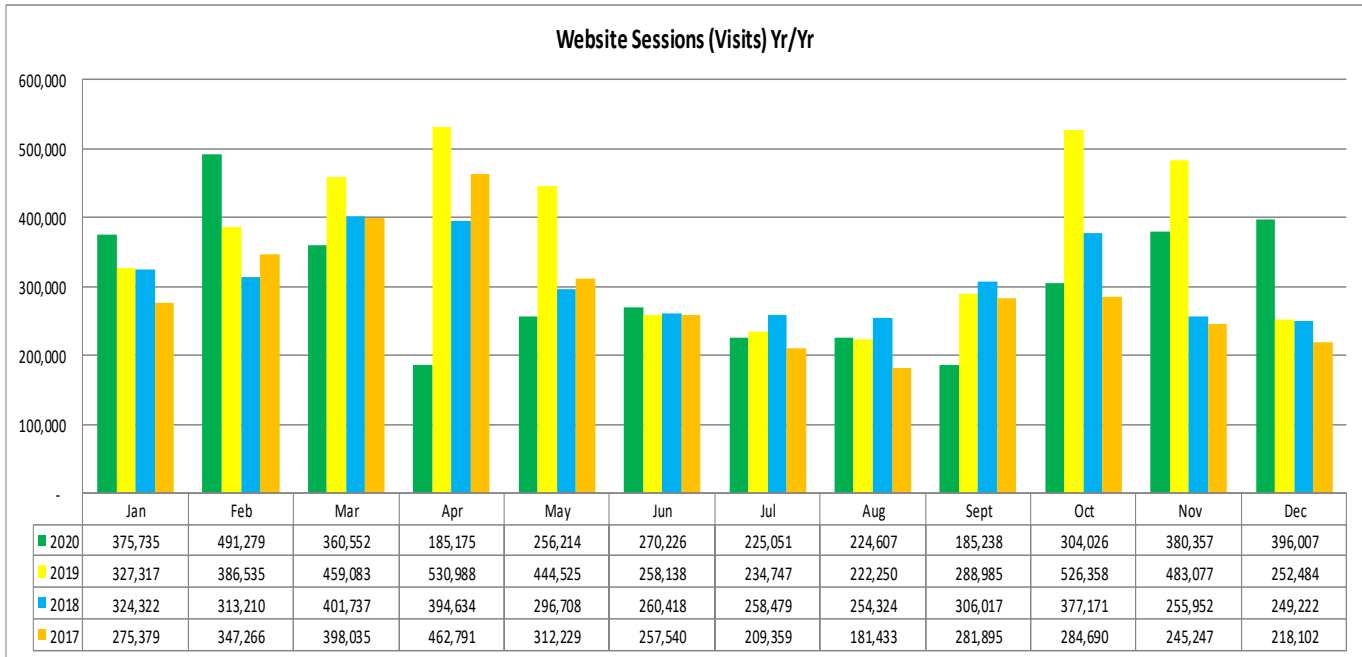

LouisianaTravel.com website showed an increase of 56.8 percent in total website visits in Dec 2020 over Dec 2019.