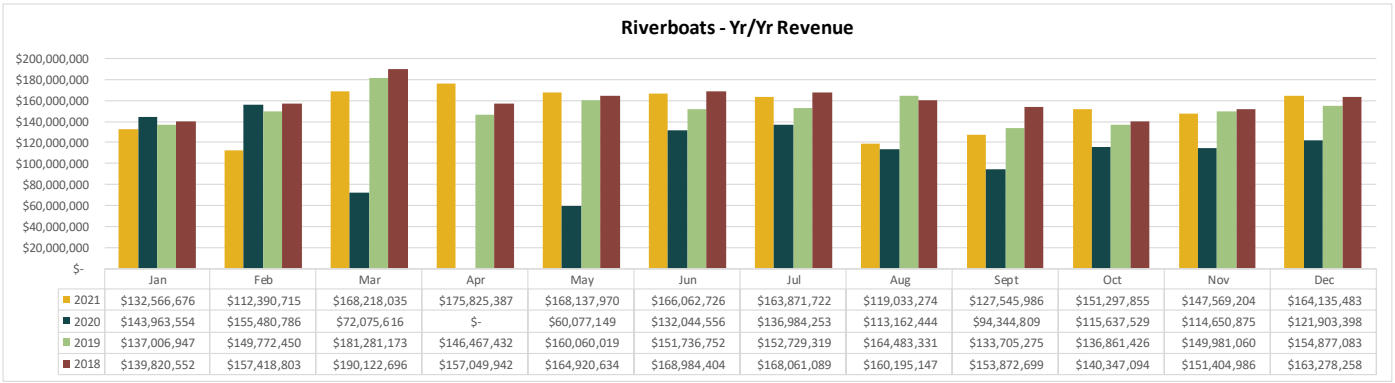

GROSS GAMING REVENUE

Source: Louisiana State Police