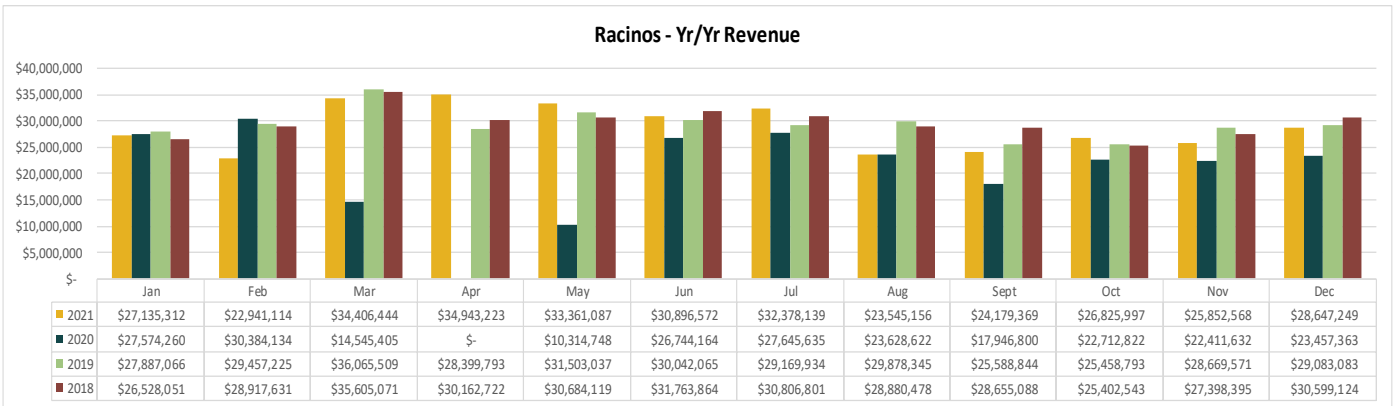

GROSS GAMING REVENUE

Source: Louisiana State Police