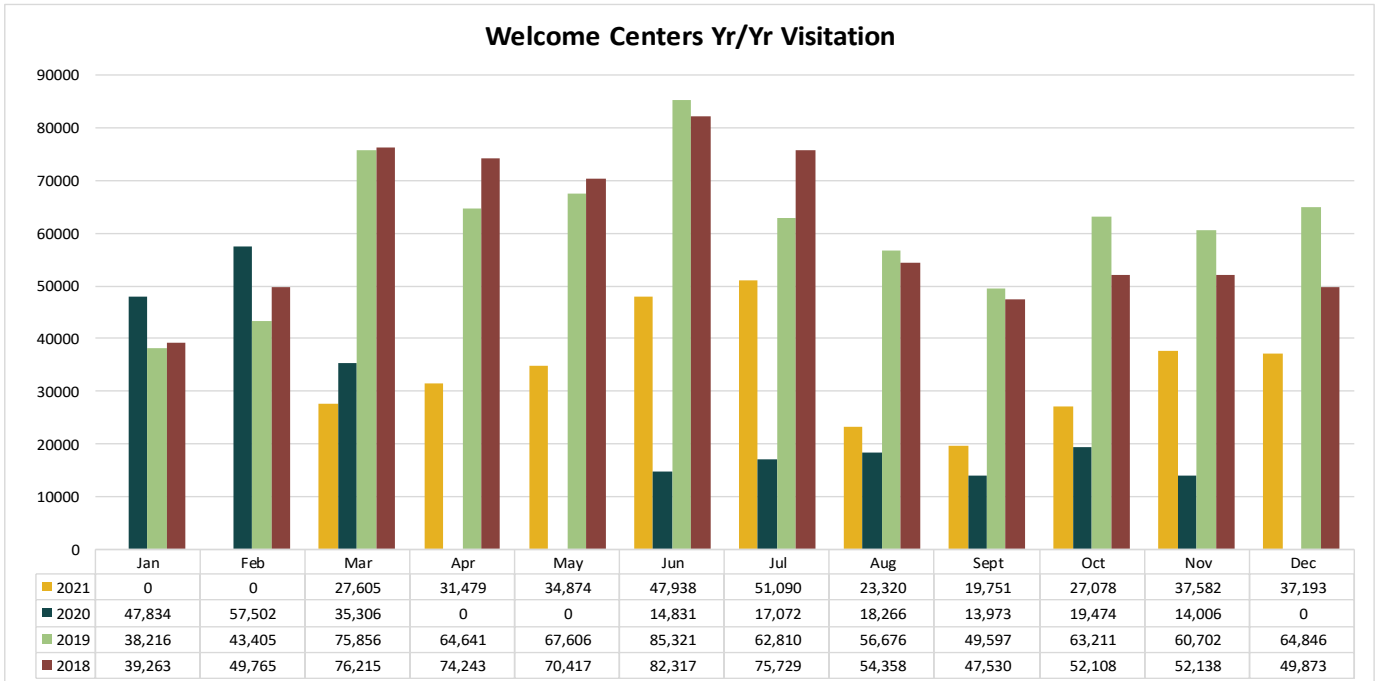

LOUISIANATRAVEL.COM

LouisianaTravel.com website showed an increase of 255 percent in total website visits in Dec 2021 over Dec 2020.

Signals of Intent to Travel	Dec-21	Dec-20	Dec-19	Dec-18
Order a Guide	1,089	1,276	1,658	2,290
Visit Virtual Welcome Center	685	597	896	1,511
eNewsletter Sign Up	526	148	153	211
All Guide Downloads	572	663	456	544

Source: Google Analytics

STATE PARKS

Source: Louisiana State Parks

For more information, contact Latoya Wells, Reservation System Director, at lwells@crt.la.gov or at 225.342.9519

WELCOME CENTERS

Notes: In 2021, 2 welcome centers closed permanently. In 2020, COVID-19 pandemic started & one welcome center closed.

Welcome Centers Visitor Totals

<i>International - Dec 2021</i>	
Mexico	1,554
Canada*	254
France	55
Germany	47
Australia	39

<i>States** - Dec 2021</i>	
Texas	8,953
Florida	3,158
Alabama	2,663
Mississippi	2,394
Georgia	1,902