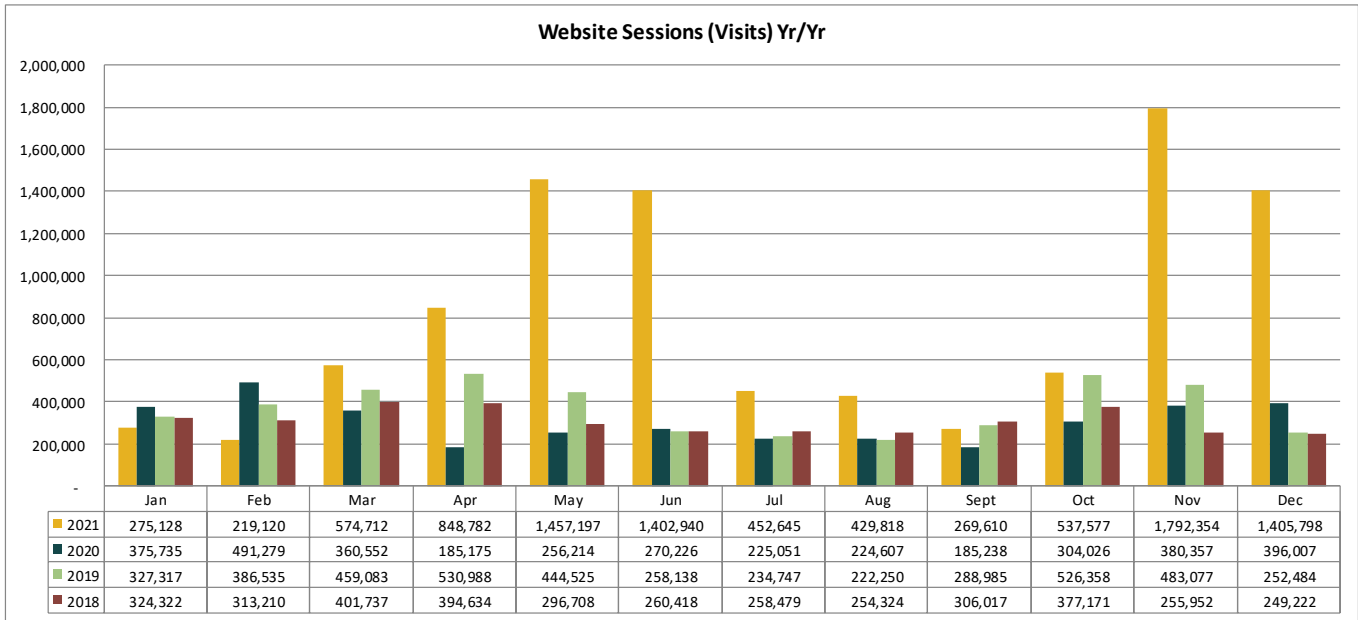

LouisianaTravel.com

TOURISM INDUSTRY INDICATORS

JANUARY 2022 MONTHLY TRACKING DASHBOARD

Produced by the Louisiana Office of Tourism

LODGING

Occupancy (%) Trends: Yr/Yr

ADR (\$) Trends: Yr/Yr

Source: STR

LOUISIANATRAVEL.COM

LouisianaTravel.com website showed an increase of 255 percent in total website visits in Dec 2021 over Dec 2020.

Signals of Intent to Travel	Dec-21	Dec-20	Dec-19	Dec-18
Order a Guide	1,089	1,276	1,658	2,290
Visit Virtual Welcome Center	685	597	896	1,511
eNewsletter Sign Up	526	148	153	211
All Guide Downloads	572	663	456	544