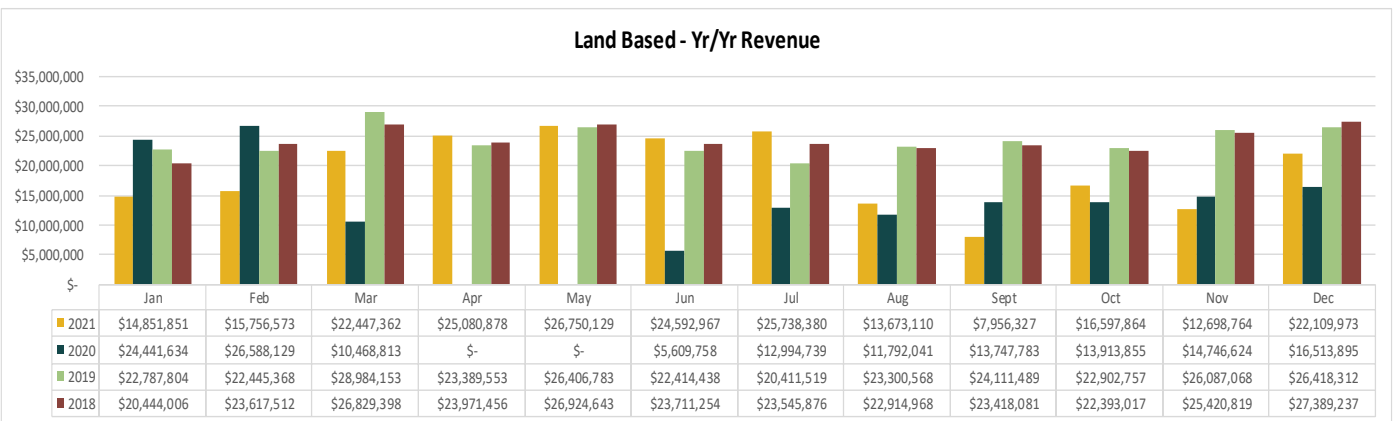

GROSS GAMING REVENUE

Source: Louisiana State Police