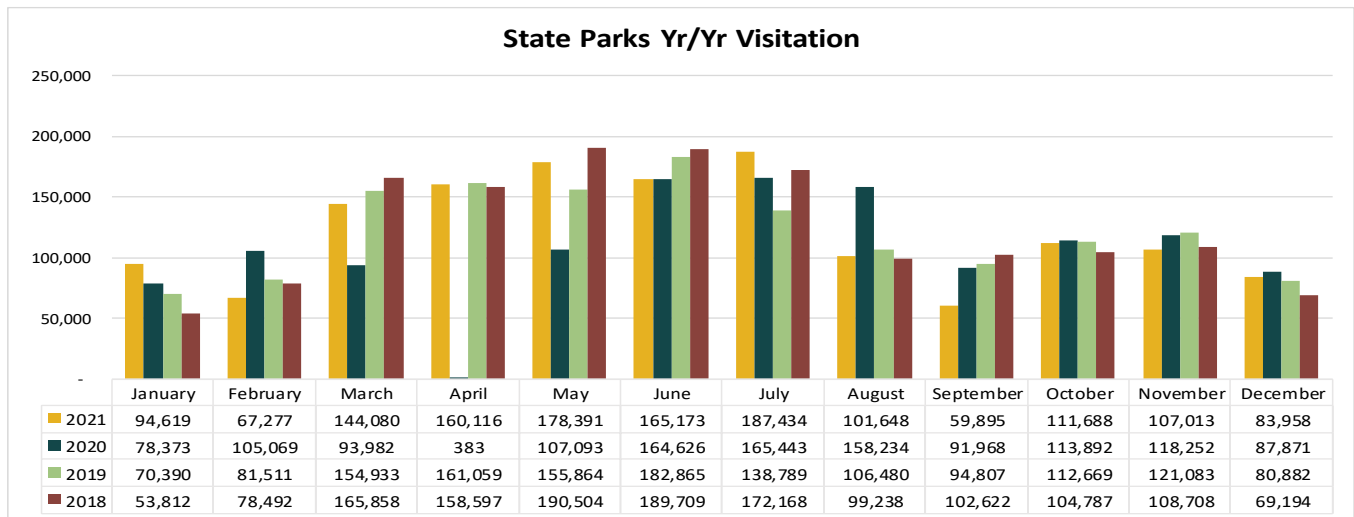

STATE PARKS

Source: Louisiana State Parks

For more information, contact Latoya Wells, Reservation System Director, at lwells@crt.la.gov or at 225.342.9519