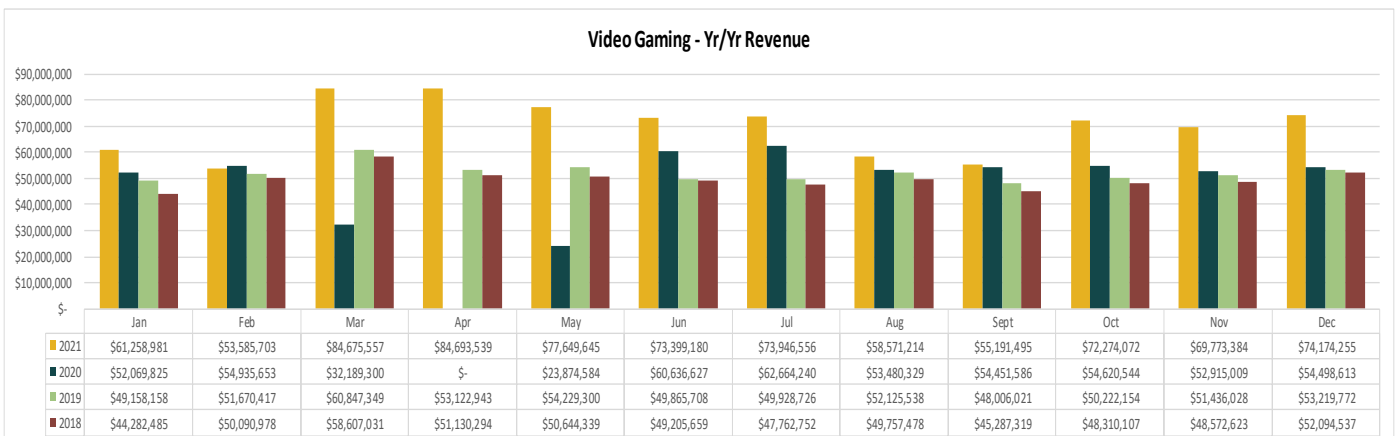

GROSS GAMING REVENUE

Source: Louisiana State Police