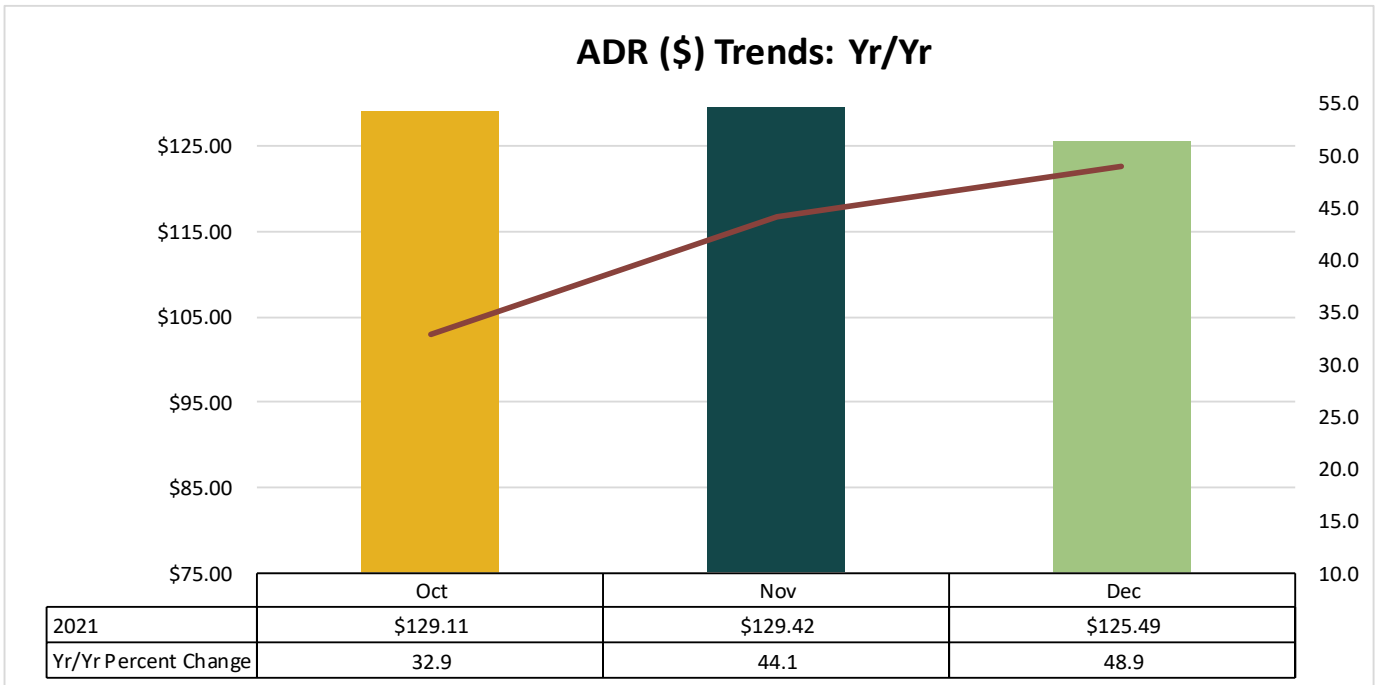

LouisianaTravel.com

TOURISM INDUSTRY INDICATORS

JANUARY 2022 MONTHLY TRACKING DASHBOARD

Produced by the Louisiana Office of Tourism

LODGING

Occupancy (%) Trends: Yr/Yr

ADR (\$) Trends: Yr/Yr

Source: STR

LOUISIANATRAVEL.COM

LouisianaTravel.com website showed an increase of 255 percent in total website visits in Dec 2021 over Dec 2020.

Signals of Intent to Travel	Dec-21	Dec-20	Dec-19	Dec-18
Order a Guide	1,089	1,276	1,658	2,290
Visit Virtual Welcome Center	685	597	896	1,511
eNewsletter Sign Up	526	148	153	211
All Guide Downloads	572	663	456	544