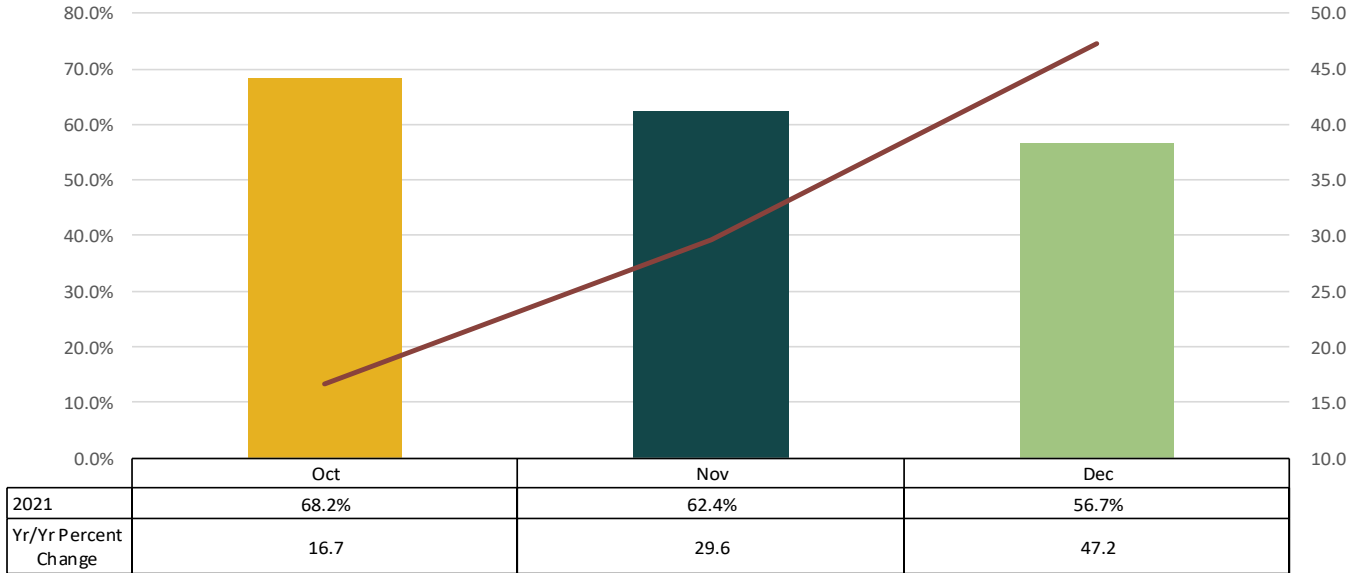

LouisianaTravel.com

TOURISM INDUSTRY INDICATORS

JANUARY 2022 MONTHLY TRACKING DASHBOARD

Produced by the Louisiana Office of Tourism

LODGING

Occupancy (%) Trends: Yr/Yr

ADR (\$) Trends: Yr/Yr

Source: STR

LOUISIANATRAVEL.COM

LouisianaTravel.com website showed an increase of 255 percent in total website visits in Dec 2021 over Dec 2020.

Signals of Intent to Travel	Dec-21	Dec-20	Dec-19	Dec-18
Order a Guide	1,089	1,276	1,658	2,290
Visit Virtual Welcome Center	685	597	896	1,511
eNewsletter Sign Up	526	148	153	211
All Guide Downloads	572	663	456	544