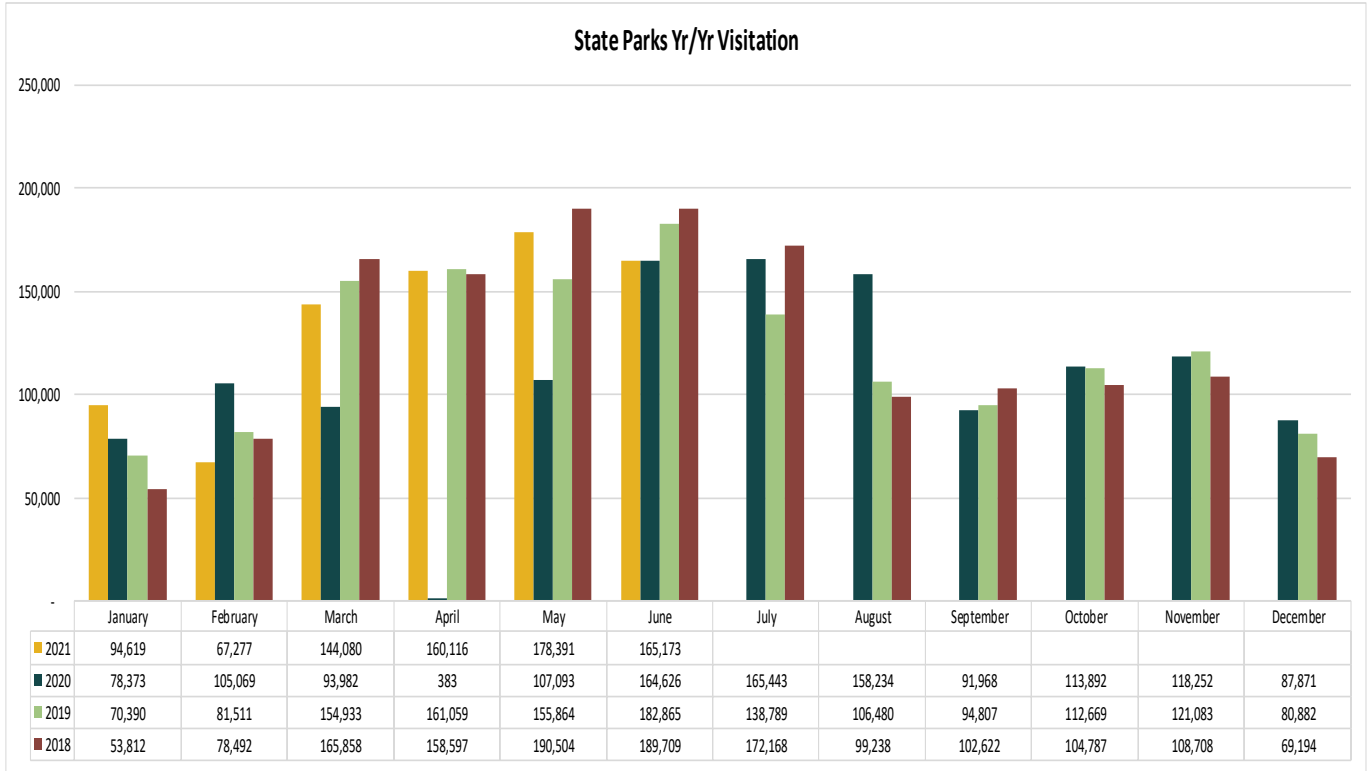

STATE PARKS