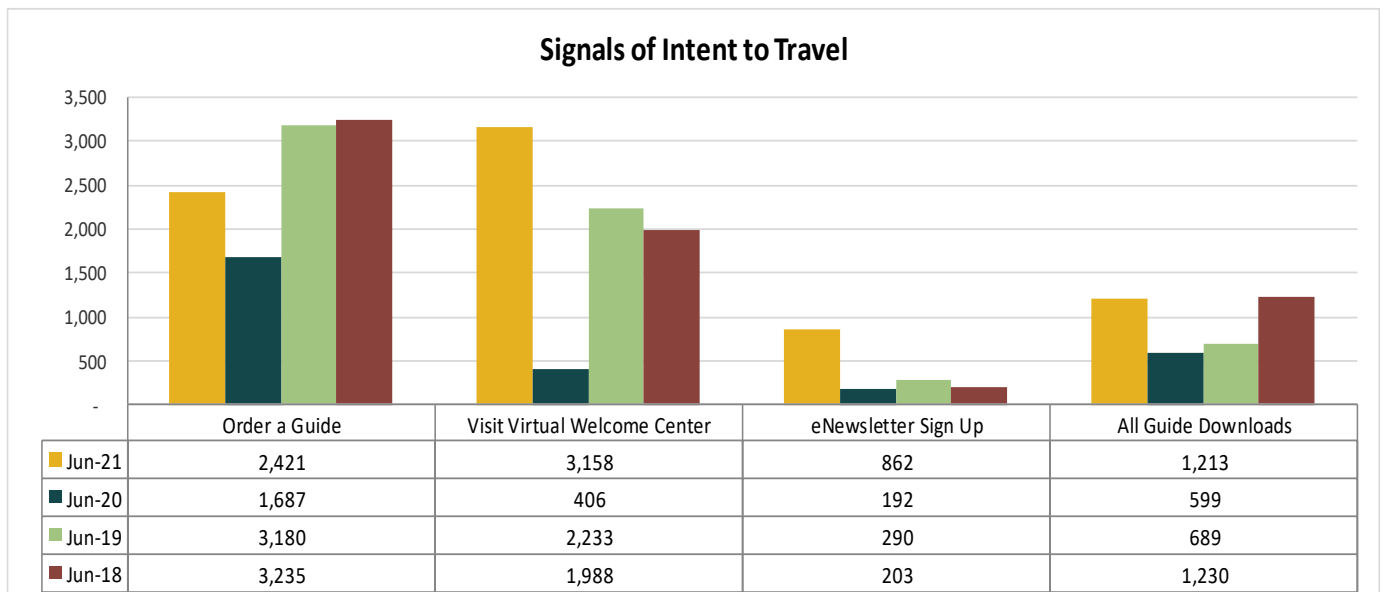

LouisianaTravel.com

TOURISM INDUSTRY INDICATORS

JULY 2021 MONTHLY TRACKING DASHBOARD

Produced by the Louisiana Office of Tourism

LOUISIANATRAVEL.COM

LouisianaTravel.com website showed an increase of 419 percent in total website visits in June 2021 over June 2020.