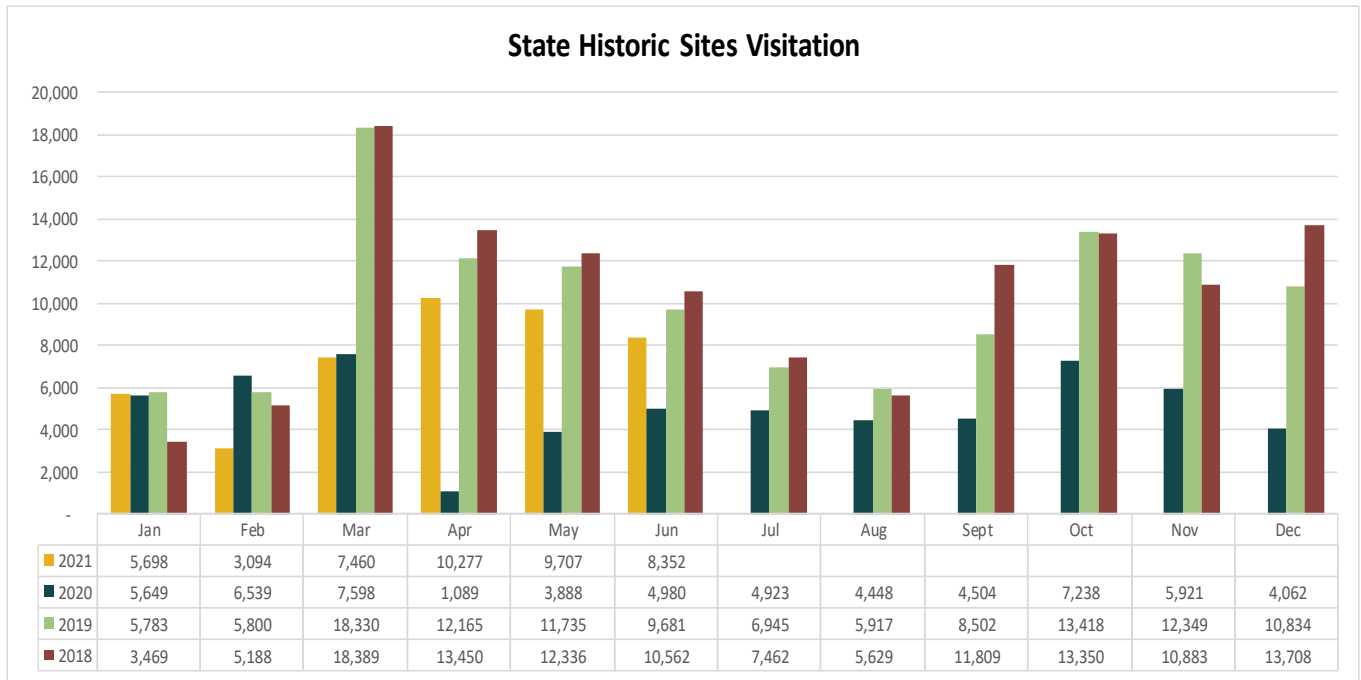

STATE HISTORIC SITES

Source: Louisiana State Parks

For more information, contact Latoya Wells, Reservation System Director, at lwells@crt.la.gov or at 225.342.9519