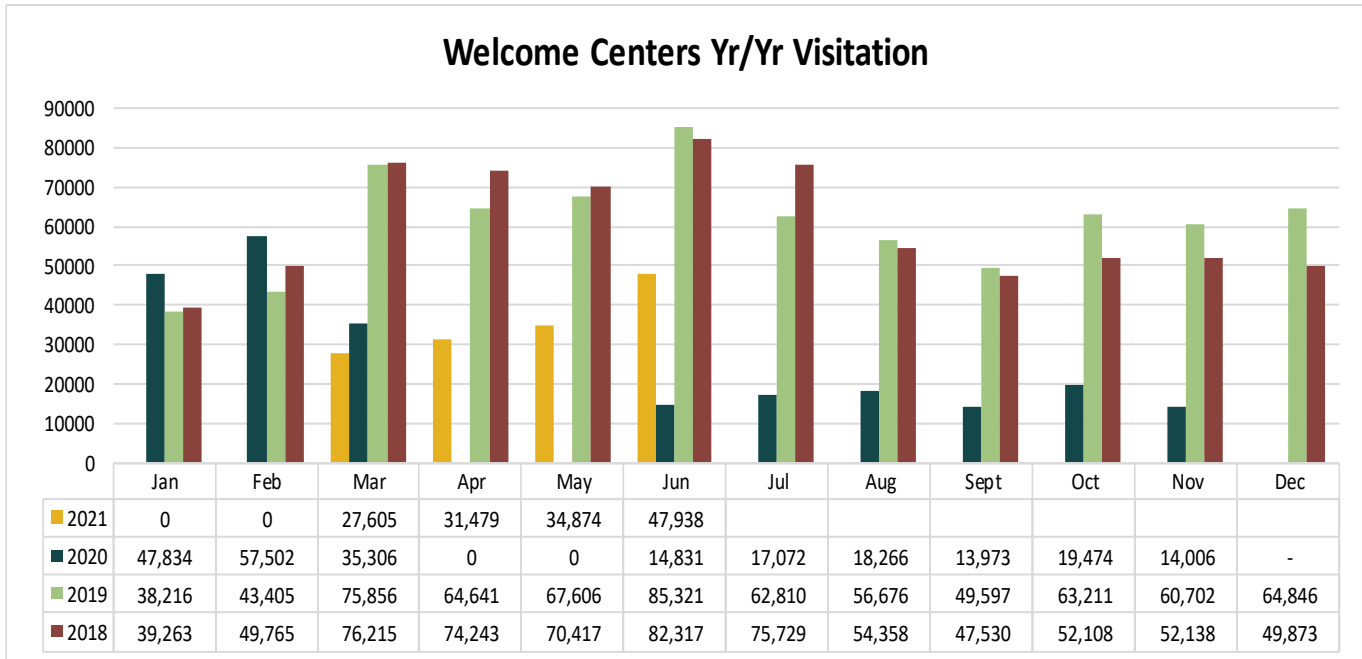

WELCOME CENTERS

Notes: COVID-19 Pandemic. St. Francisville Welcome Center was closed permanently.

Welcome Centers Visitor Totals

International - Jun 2021	
Mexico	282
Canada*	21
Germany	15
France	14
Guatemala	9

States** - Jun 2021	
Texas	13,613
Florida	4,013
Mississippi	2,754
Alabama	2,704
Georgia	2,155

Cities** - Jun 2021	
Houston, TX	1,712
San Antonio, TX	610
Mobile, AL	430
Dallas, TX	418
Fort Worth, TX	410

International Jan - Jun 2021	
Mexico	9,461
Canada*	121
France	55
Honduras	44
Germany	41

States** Jan - Jun 2021	
Texas	34,595
Florida	10,857
Mississippi	8,643
Alabama	8,173
Georgia	5,405

Cities** Jan - Jun 2021	
Houston, TX	4,584
San Antonio, TX	1,507
Dallas, TX	1,487
Mobile, AL	1,292
Pensacola, FL	1,045

* Includes all of Canadian provinces in total. ** Excludes Louisiana residents.

Source: Louisiana Welcome Centers

For individual Welcome Center visitation numbers, contact Jason Miller at capitolparkwcl@crt.la.gov.