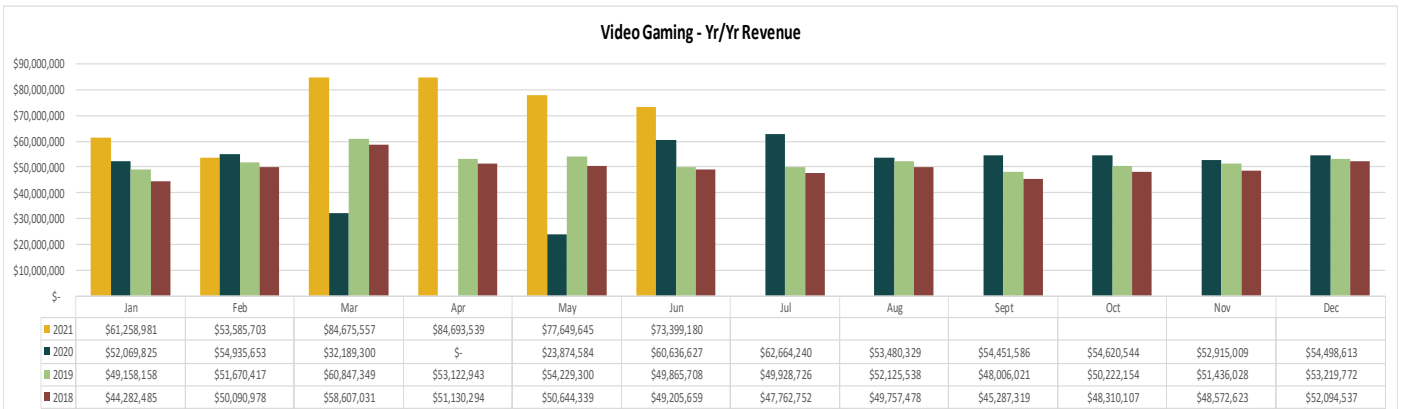

GROSS GAMING REVENUE

Source: Louisiana State Police