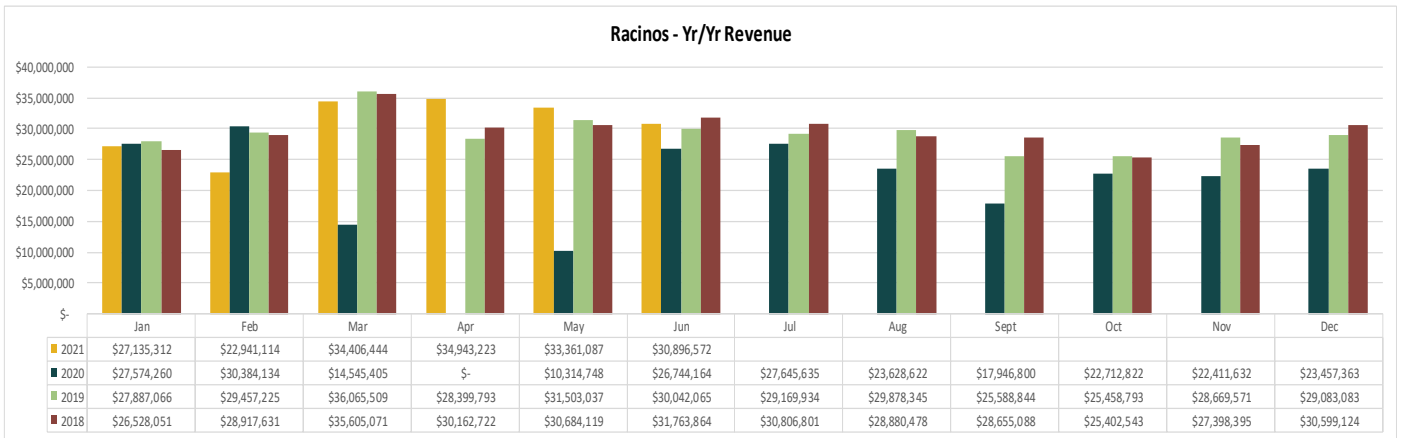

GROSS GAMING REVENUE

Source: Louisiana State Police