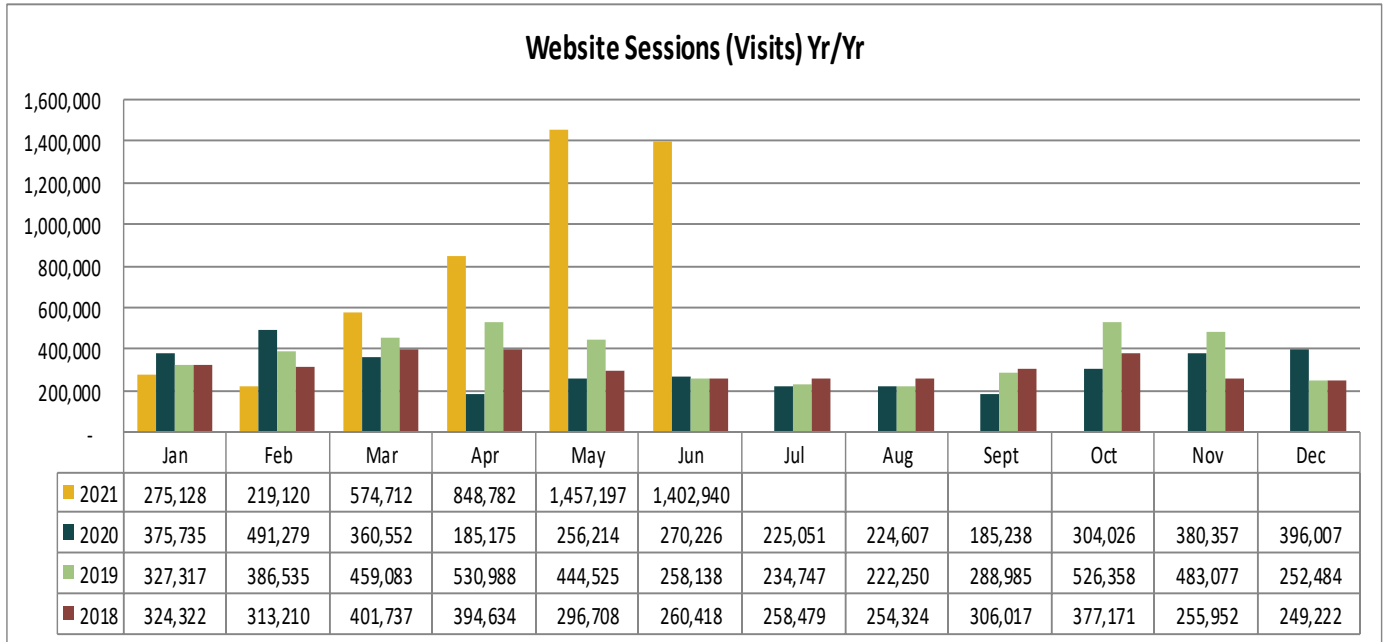

LouisianaTravel.com

TOURISM INDUSTRY INDICATORS

JULY 2021 MONTHLY TRACKING DASHBOARD

Produced by the Louisiana Office of Tourism

LOUISIANATRAVEL.COM

LouisianaTravel.com website showed an increase of 419 percent in total website visits in June 2021 over June 2020.