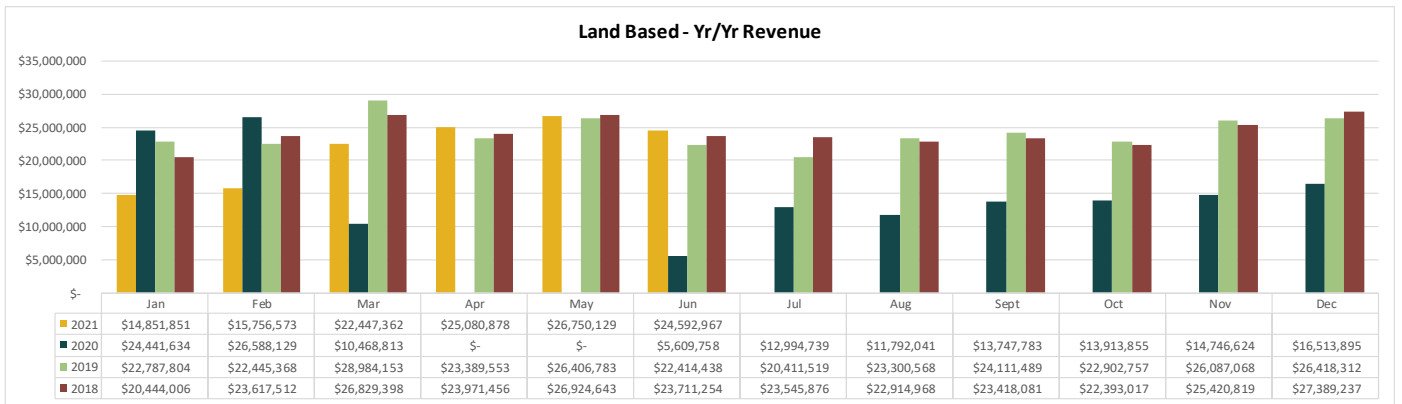

GROSS GAMING REVENUE

Source: Louisiana State Police