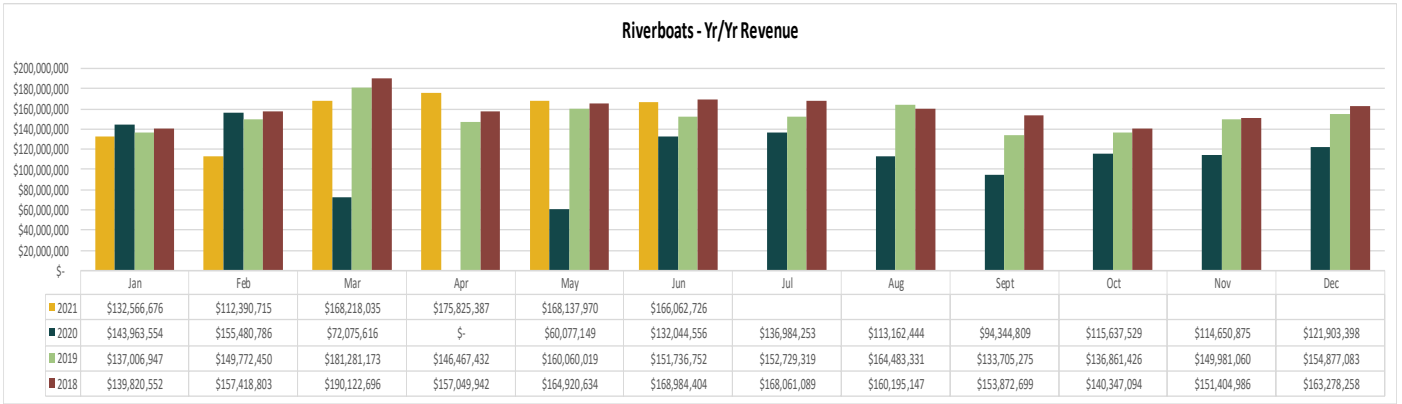

GROSS GAMING REVENUE

Source: Louisiana State Police