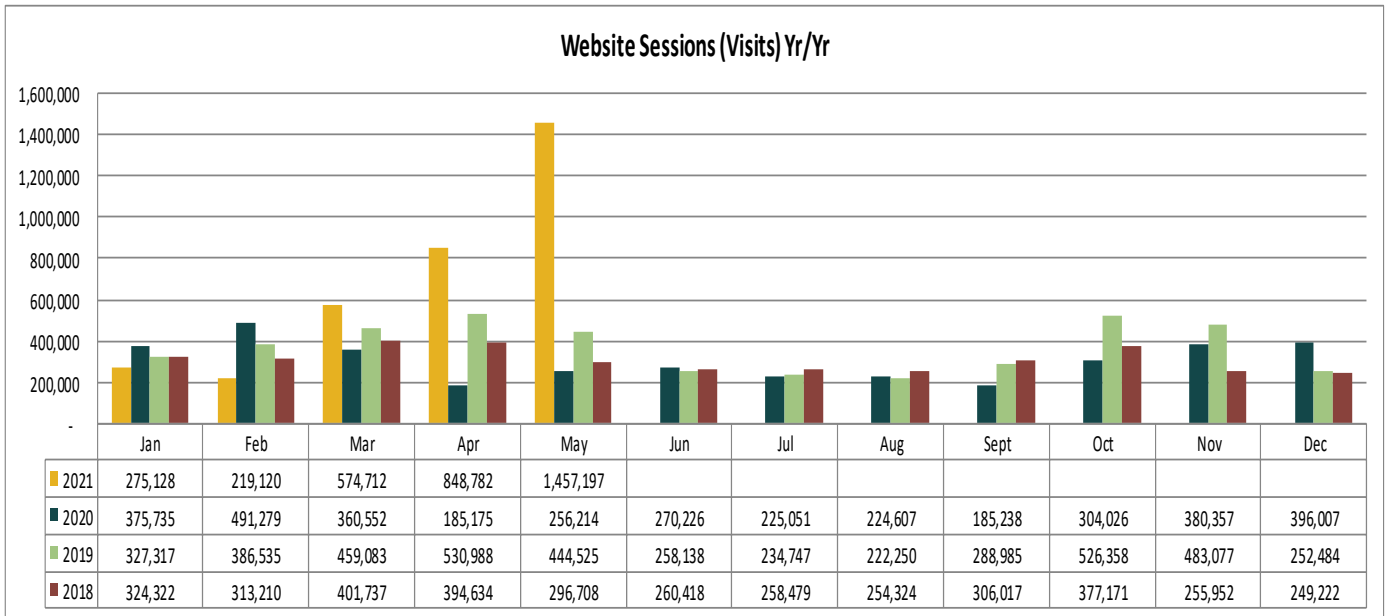

LouisianaTravel.com

TOURISM INDUSTRY INDICATORS

JUNE 2021 MONTHLY TRACKING DASHBOARD

Produced by the Louisiana Office of Tourism

LOUISIANATRAVEL.COM

LouisianaTravel.com website showed an increase of 469 percent in total website visits in May 2021 over May 2020.