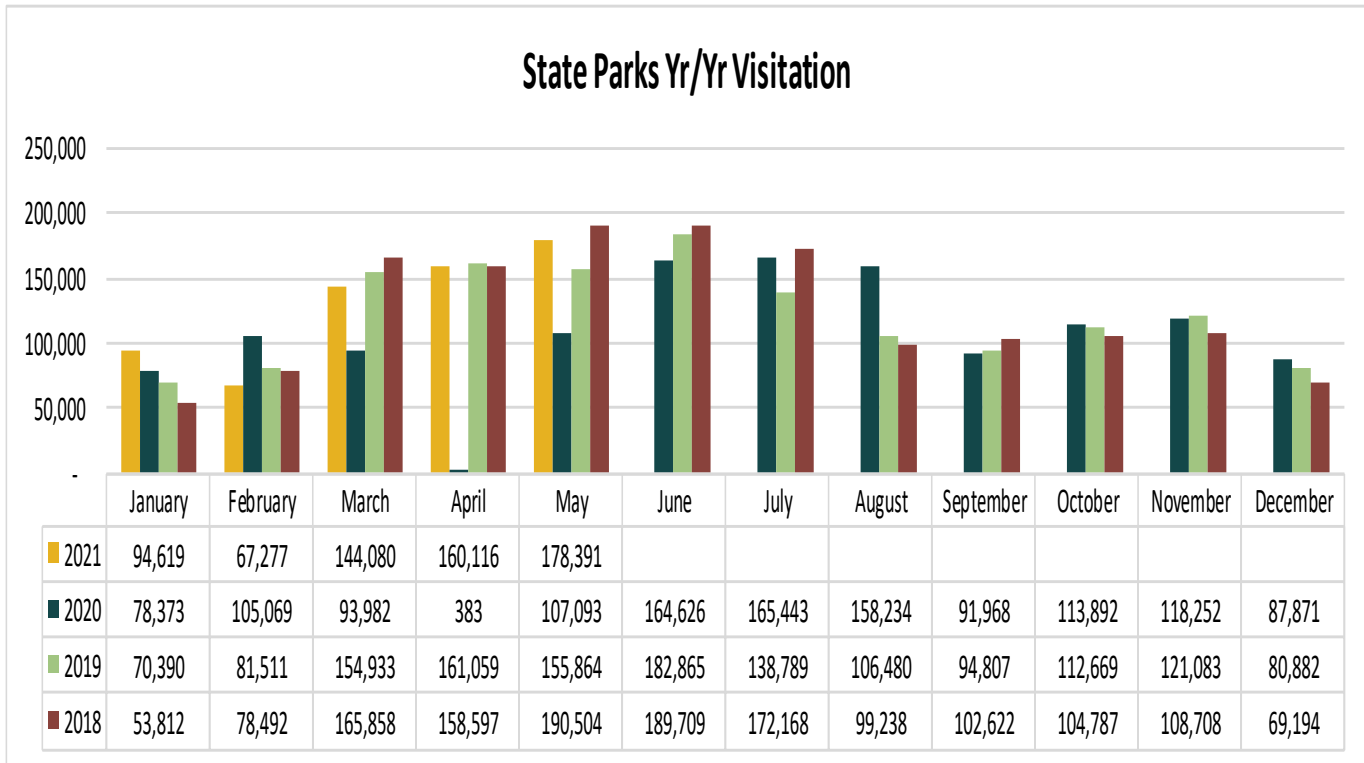

STATE PARKS