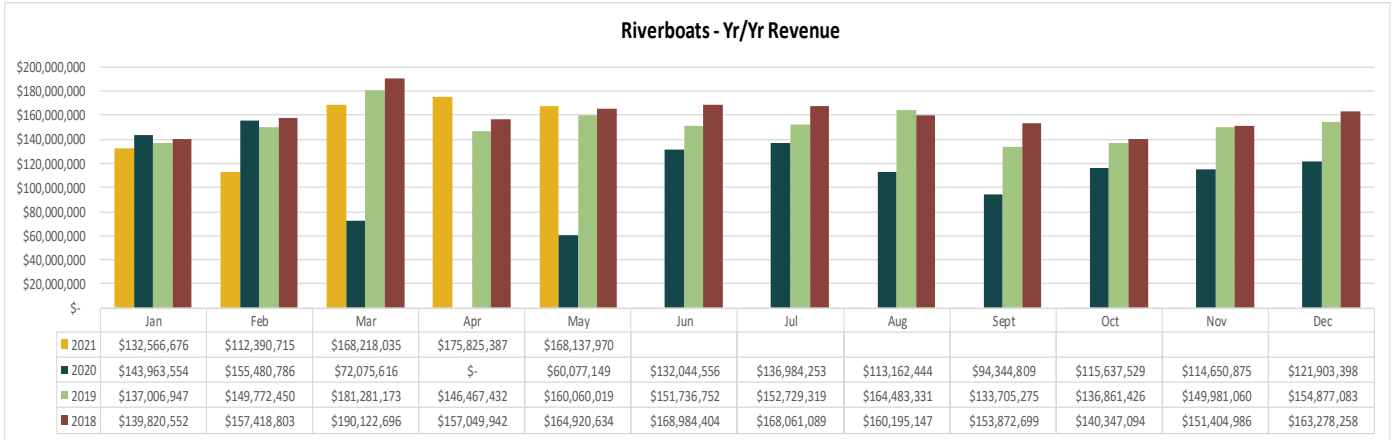

GROSS GAMING REVENUE

Source: Louisiana State Police