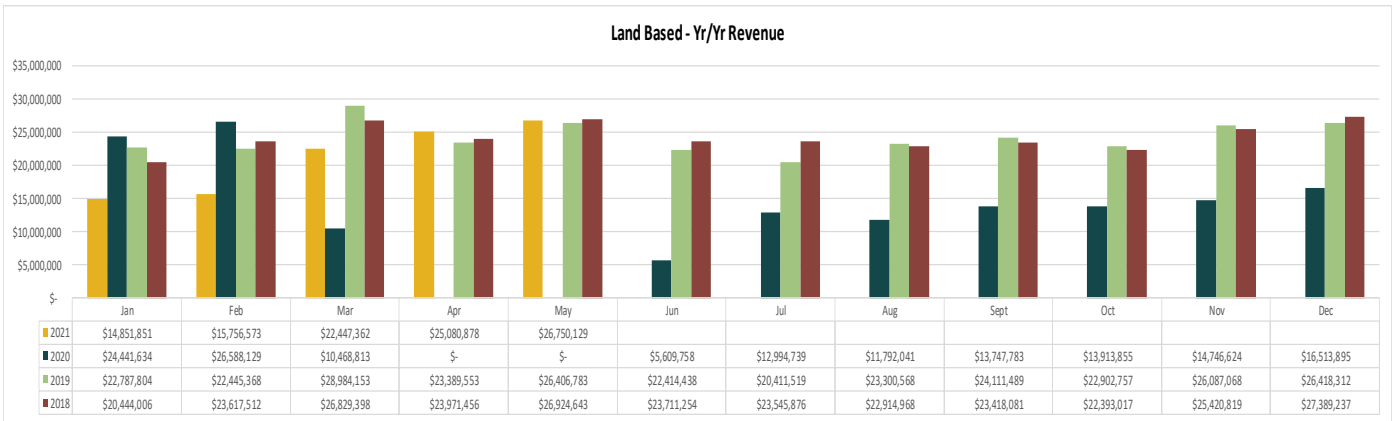

GROSS GAMING REVENUE

Source: Louisiana State Police