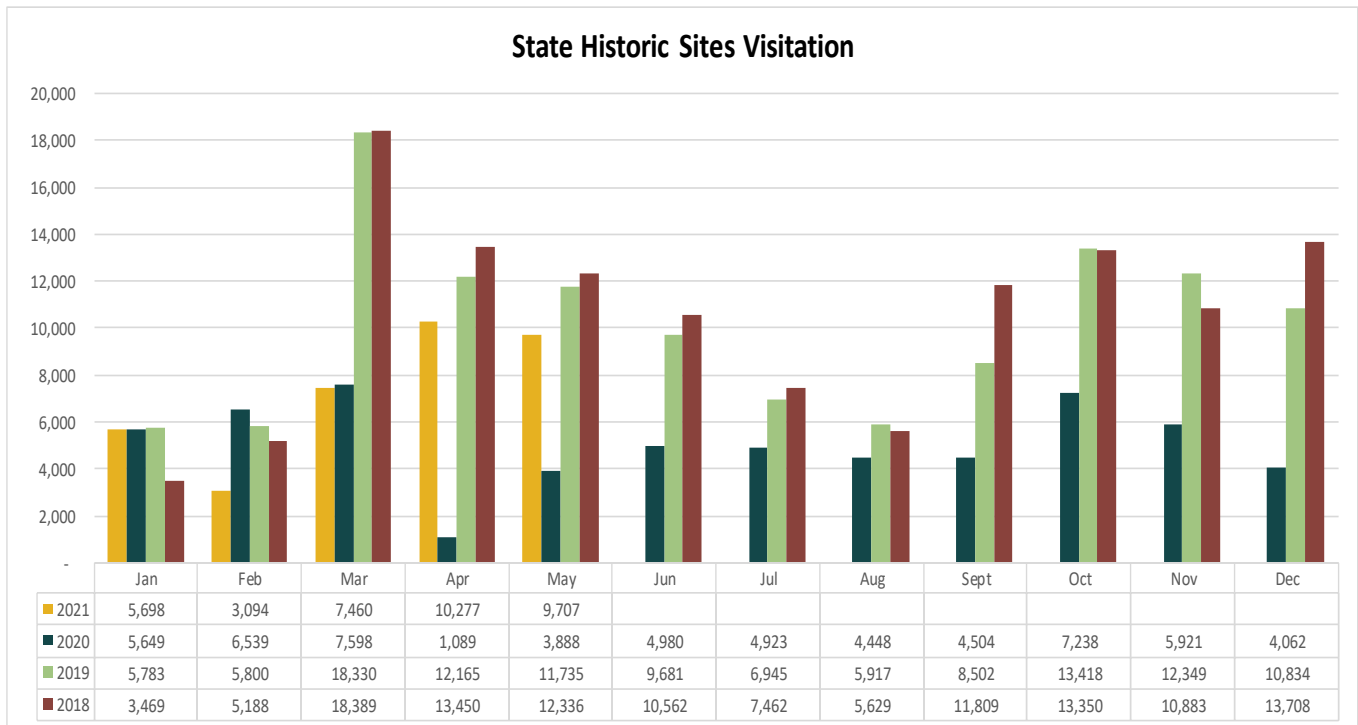

STATE HISTORIC SITES

Source: Louisiana State Parks

For more information, contact Latoya Wells, Reservation System Director, at lwells@crt.la.gov or at 225.342.9519