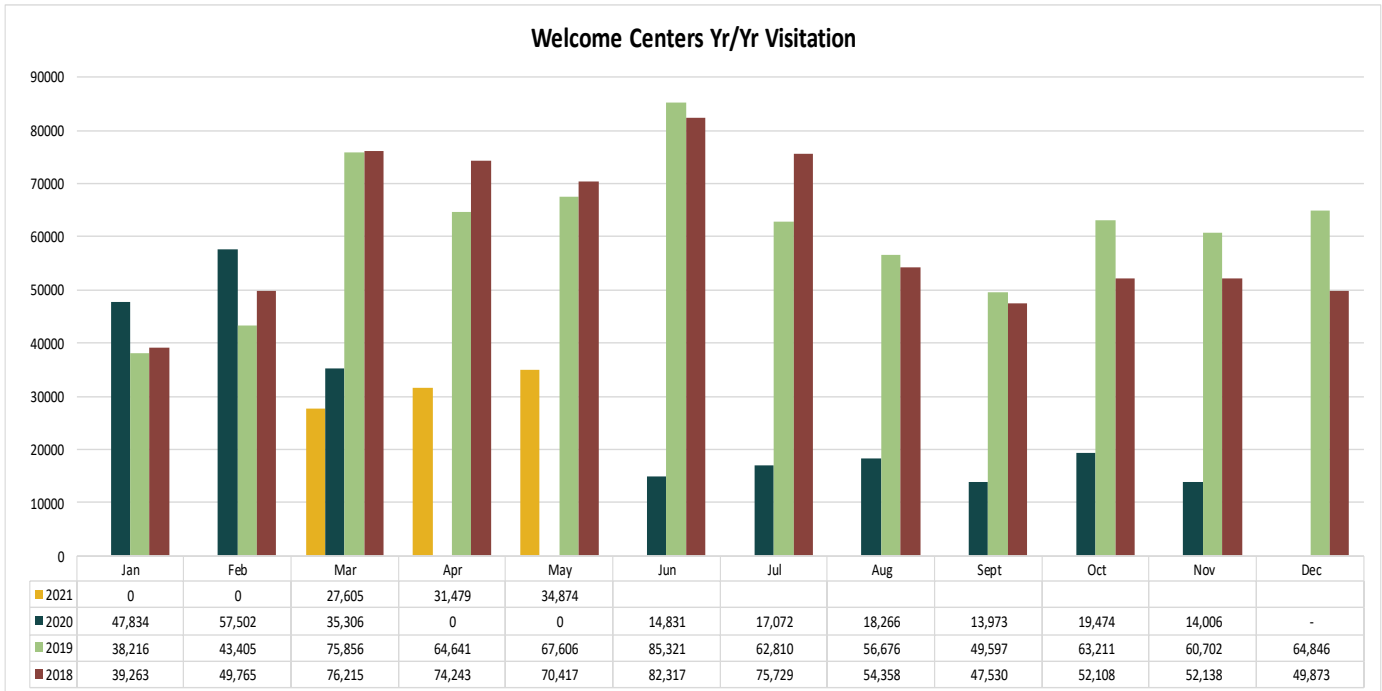

WELCOME CENTERS

Due to COVID-19 restrictions, the welcome centers were closed at the beginning of 2021 and reopened in Mar 2021.

Welcome Centers Visitor Totals

<i>International - May 2021</i>	
Mexico	2,925
Canada*	36
France	28
Germany	15
Guatemala	12

<i>States** - May 2021</i>	
Texas	8,059
Florida	2,688
Mississippi	2,221
Alabama	1,920
Georgia	1,241

<i>Cities** - May 2021</i>	
Houston, TX	1,194
San Antonio, TX	353
Dallas, TX	332
Mobile, AL	260
Pensacola, FL	248

<i>International Jan - May 2021</i>	
Mexico	9,179
Canada*	100
France	41
Honduras	35
Guatemala	28

<i>States** Jan - May 2021</i>	
Texas	20,982
Florida	6,844
Mississippi	5,889
Alabama	5,469
Georgia	3,250

<i>Cities** Jan - May 2021</i>	
Houston, TX	2,872
Dallas, TX	1,069
San Antonio, TX	897
Mobile, AL	862
Pensacola, FL	708

* Includes all of Canadian provinces in total. ** Excludes Louisiana residents.

Source: Louisiana Welcome Centers

For individual Welcome Center visitation numbers, contact Jason Miller at capitolparkwcl@crt.la.gov.