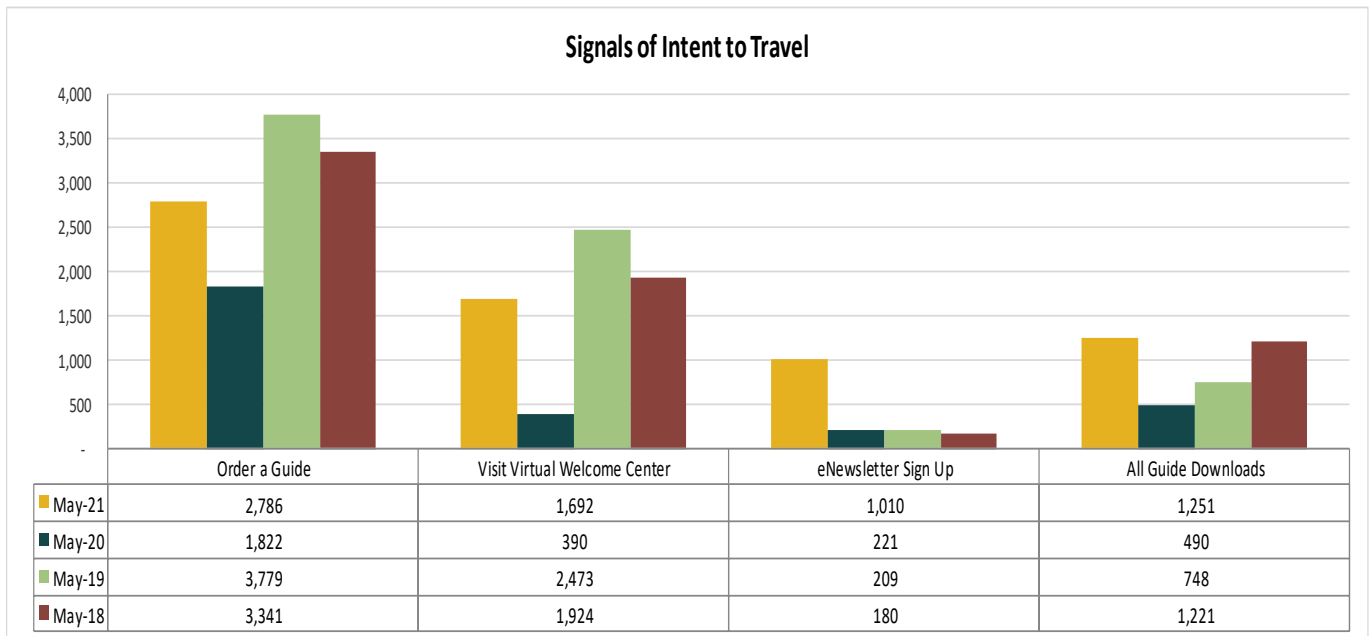

LouisianaTravel.com

TOURISM INDUSTRY INDICATORS

JUNE 2021 MONTHLY TRACKING DASHBOARD

Produced by the Louisiana Office of Tourism

LOUISIANATRAVEL.COM

LouisianaTravel.com website showed an increase of 469 percent in total website visits in May 2021 over May 2020.

Welcome Centers Visitor Totals

<i>International - May 2021</i>	
Mexico	2,925
Canada*	36
France	28
Germany	15
Guatemala	12

<i>States** - May 2021</i>	
Texas	8,059
Florida	2,688
Mississippi	2,221
Alabama	1,920
Georgia	1,241