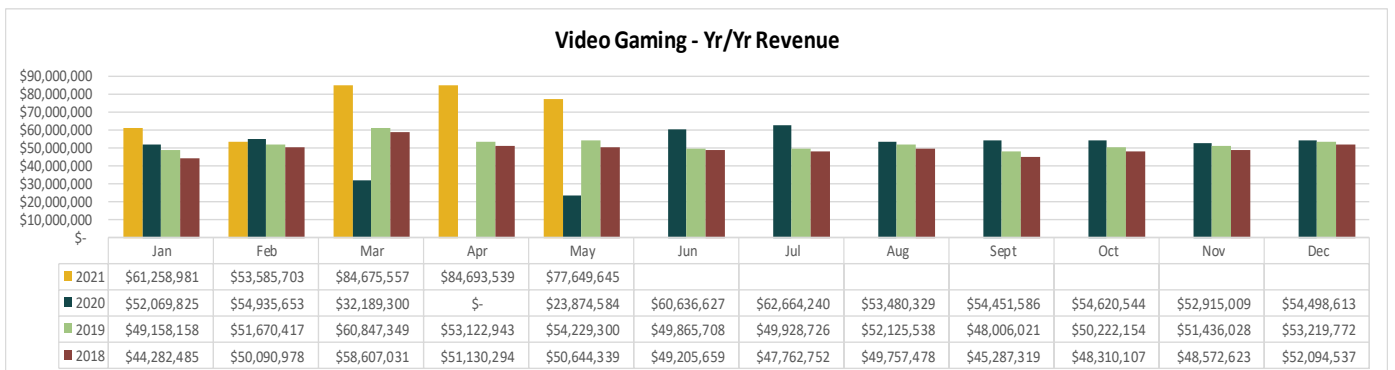

GROSS GAMING REVENUE

Source: Louisiana State Police