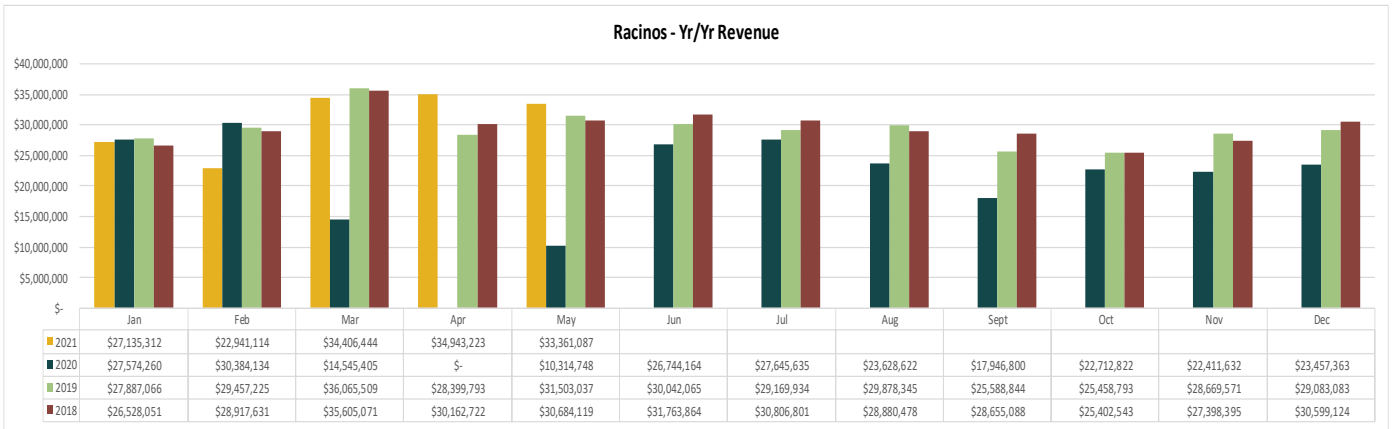

GROSS GAMING REVENUE

Source: Louisiana State Police