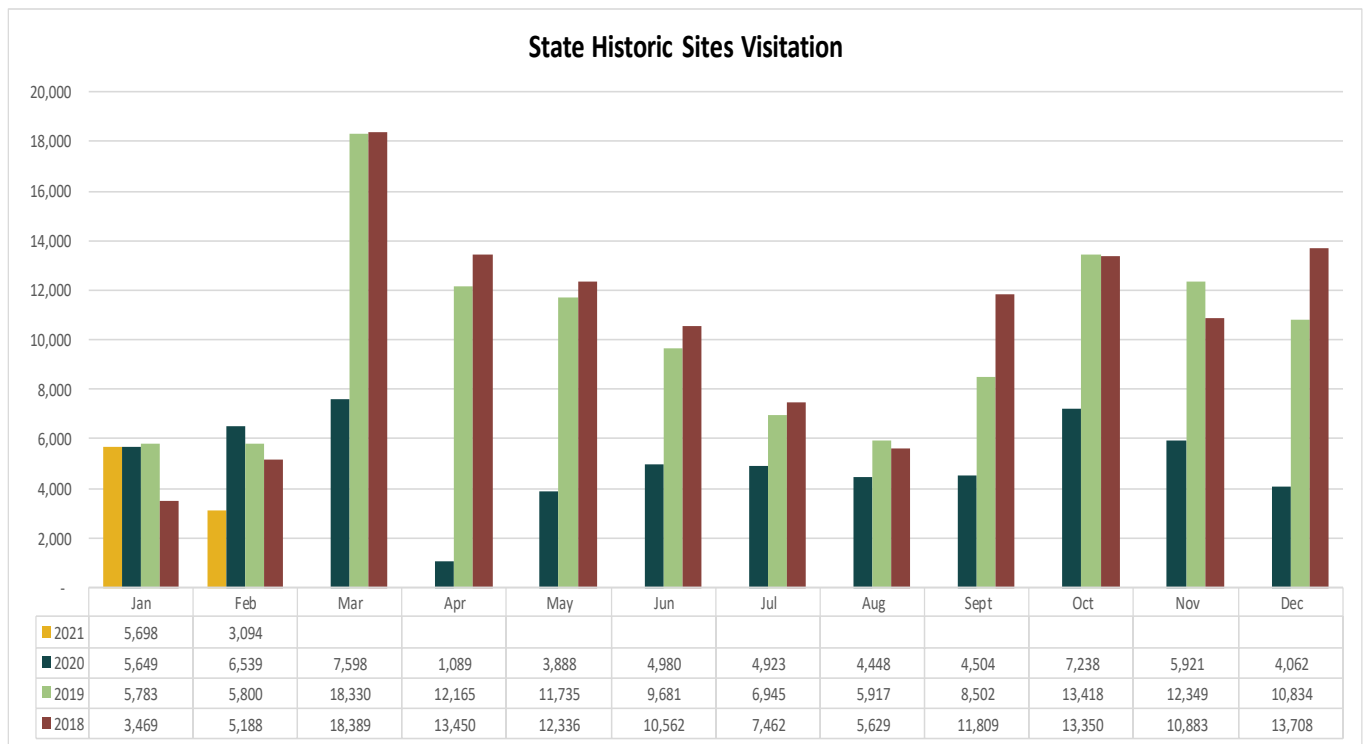

STATE HISTORIC SITES

Source: Louisiana State Parks

For more information, contact Latoya Wells, Reservation System Director, at lwells@crt.la.gov or at 225.342.9519