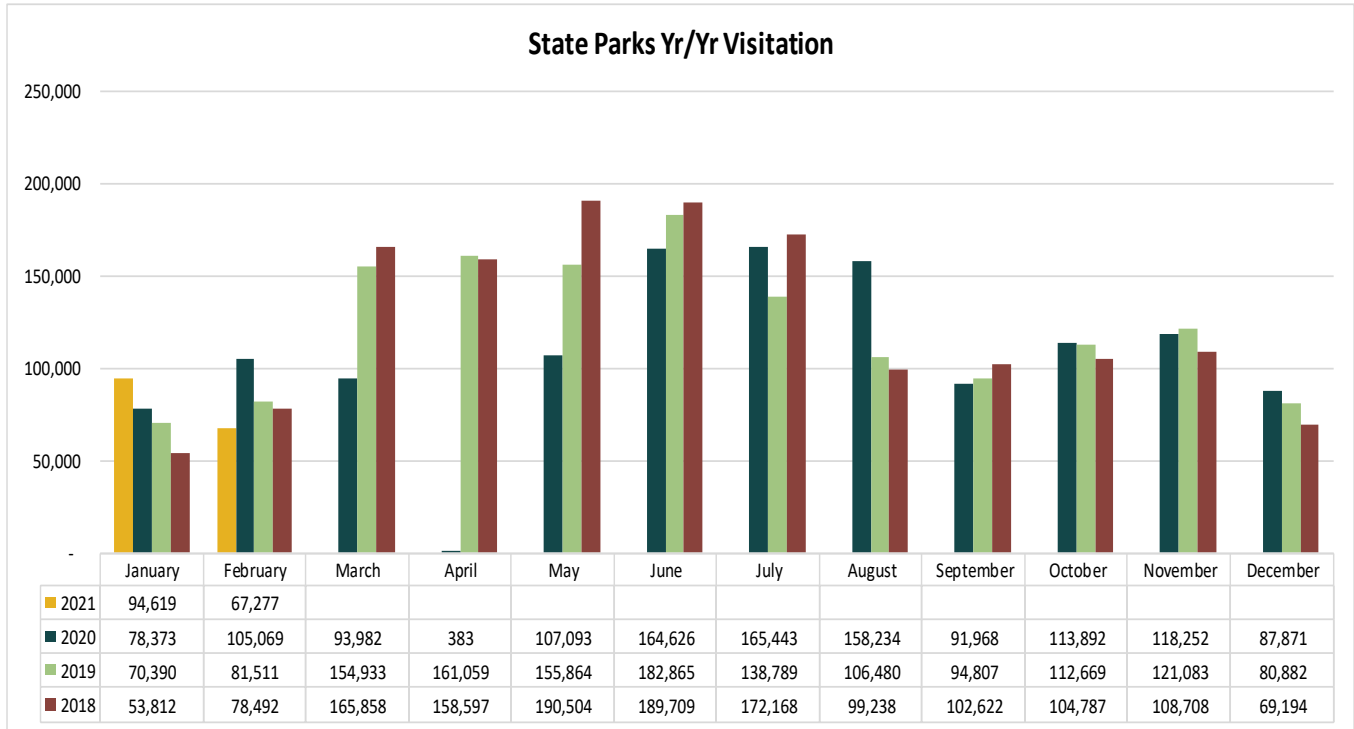

STATE PARKS