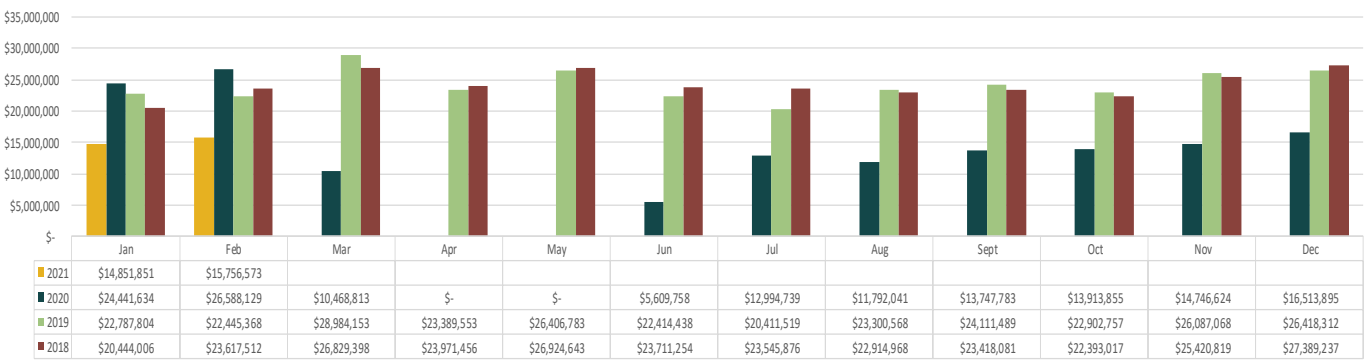

Land Based - Yr/Yr Revenue