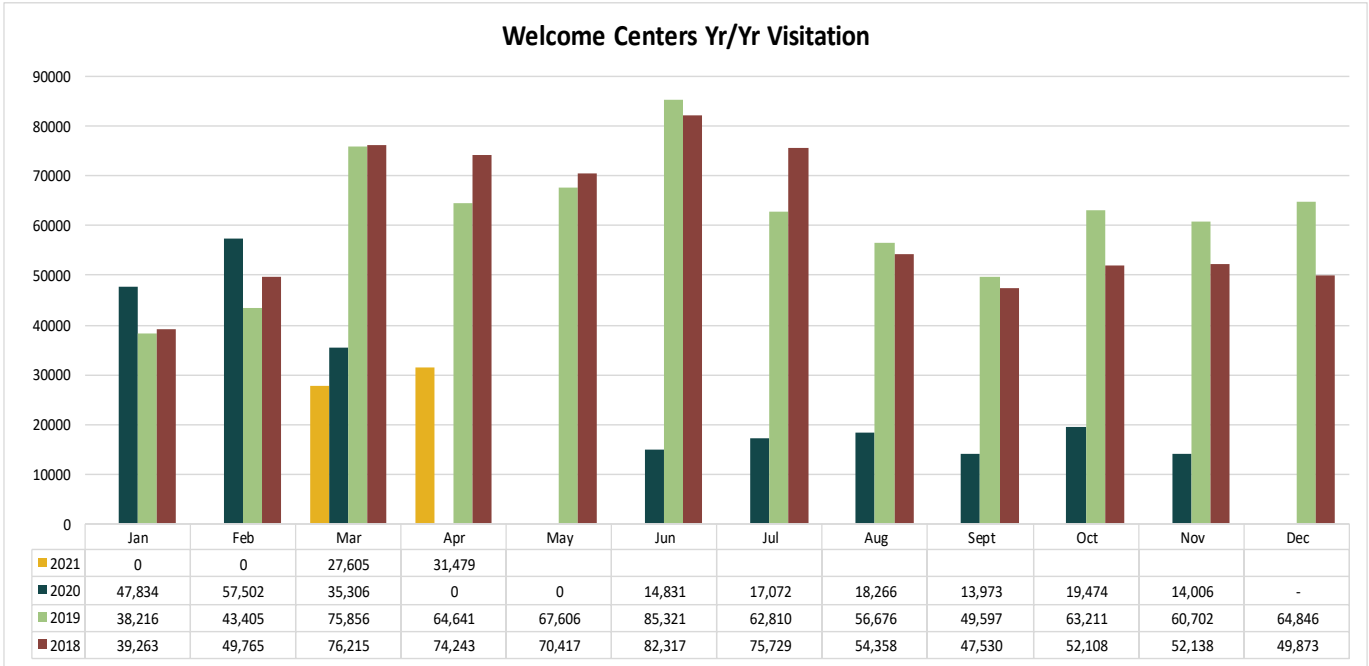

WELCOME CENTERS

Due to COVID-19 restrictions, the welcome centers were closed at the beginning of 2021 and reopened in Mar 2021.

Welcome Centers Visitor Totals

<i>International - April 2021</i>	
Mexico	3,582
Canada*	31
Honduras	23
Guatemala	8
Russia	7

<i>States** - April 2021</i>	
Texas	6,092
Florida	2,200
Alabama	1,953
Mississippi	1,945
Georgia	1,226

<i>Cities** - April 2021</i>	
Houston, TX	831
Mobile, AL	387
San Antonio, TX	252
Pensacola, FL	244
Dallas, TX	193

<i>International Jan - Apr 2021</i>	
Mexico	6,254
Canada*	64
Honduras	24
Guatemala	16
France	13

<i>States** Jan - Apr 2021</i>	
Texas	12,923
Florida	4,156
Mississippi	3,668
Alabama	3,549
Georgia	2,009

<i>Cities** Jan - Apr 2021</i>	
Houston, TX	1,678
Dallas, TX	737
Mobile, AL	602
San Antonio, TX	544
Pensacola, FL	460

* Includes all of Canadian provinces in total. ** Excludes Louisiana residents.

Source: Louisiana Welcome Centers

For individual Welcome Center visitation numbers, contact Jason Miller at capitolparkwcl@crt.la.gov.