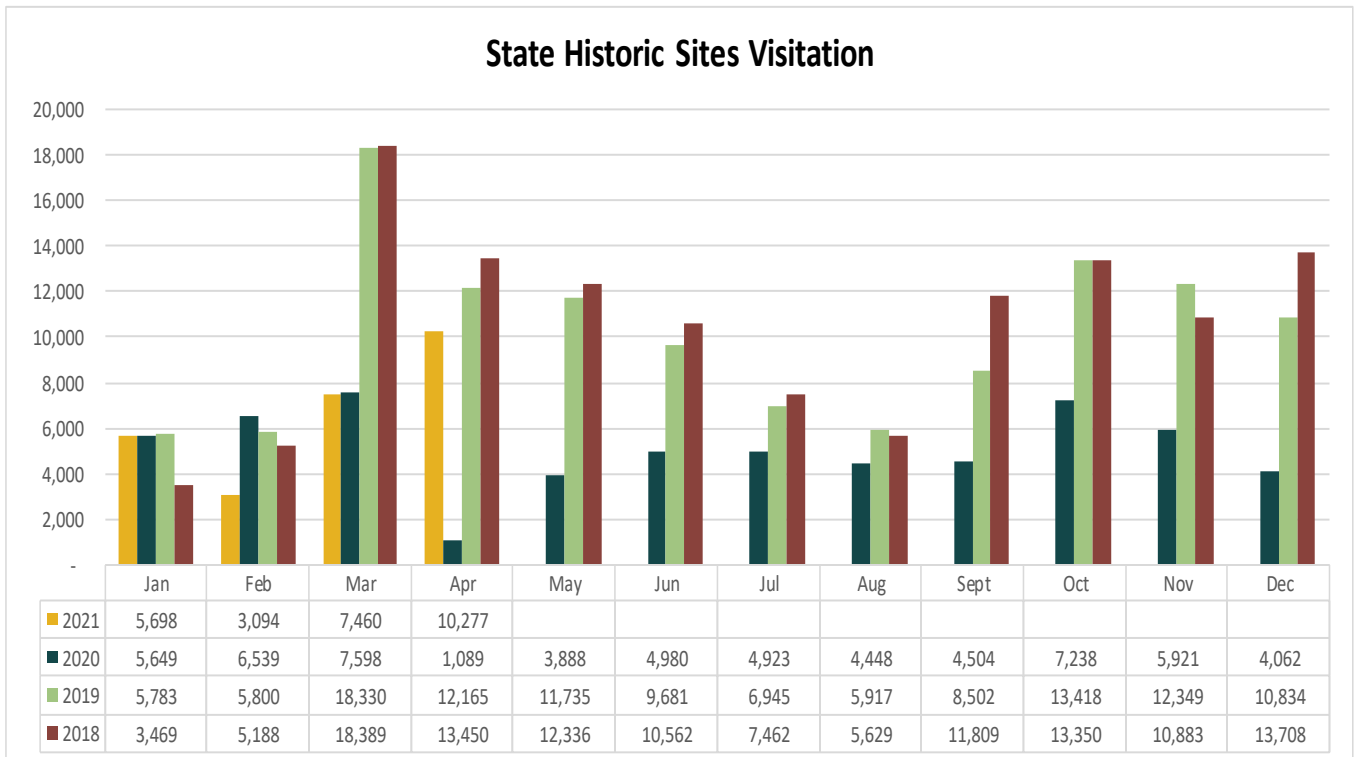

STATE HISTORIC SITES

Source: Louisiana State Parks

For more information, contact Latoya Wells, Reservation System Director, at lwells@crt.la.gov or at 225.342.9519