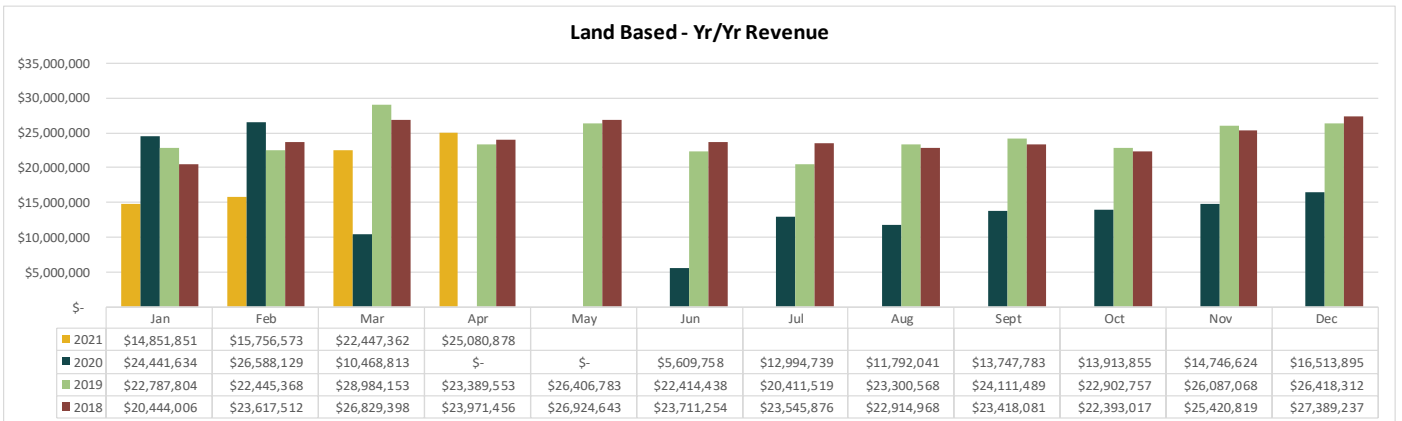

GROSS GAMING REVENUE

Source: Louisiana State Police