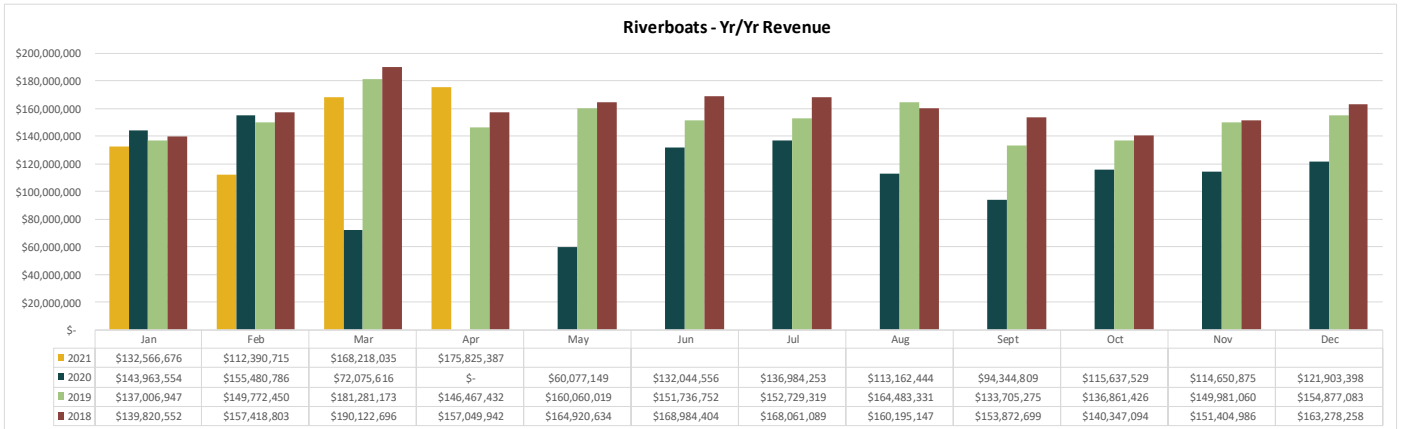

GROSS GAMING REVENUE

Source: Louisiana State Police