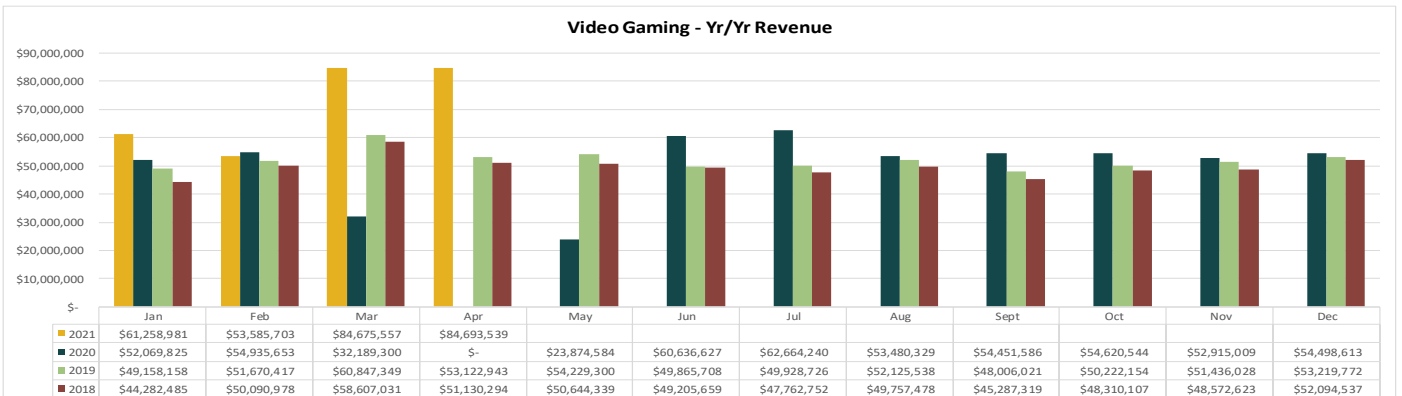

GROSS GAMING REVENUE

Source: Louisiana State Police