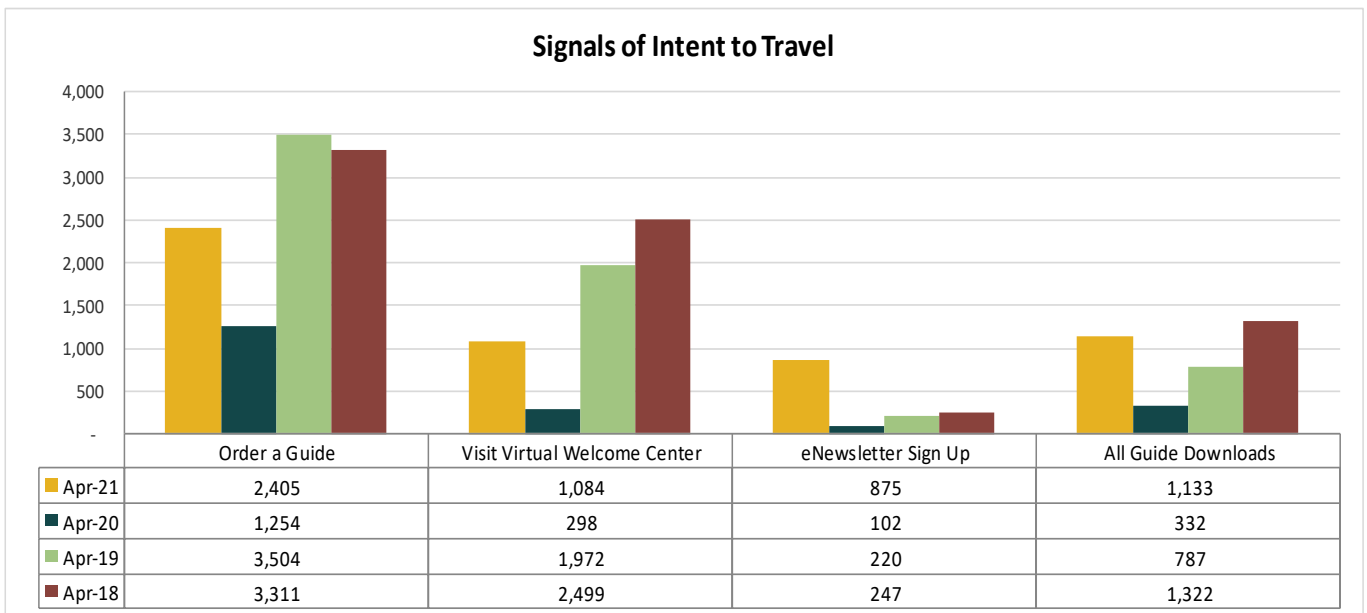

LouisianaTravel.com

TOURISM INDUSTRY INDICATORS

MAY 2021 MONTHLY TRACKING DASHBOARD

Produced by the Louisiana Office of Tourism

LOUISIANATRAVEL.COM

LouisianaTravel.com website showed an increase of 358 percent in total website visits in Apr 2021 over Apr 2020.