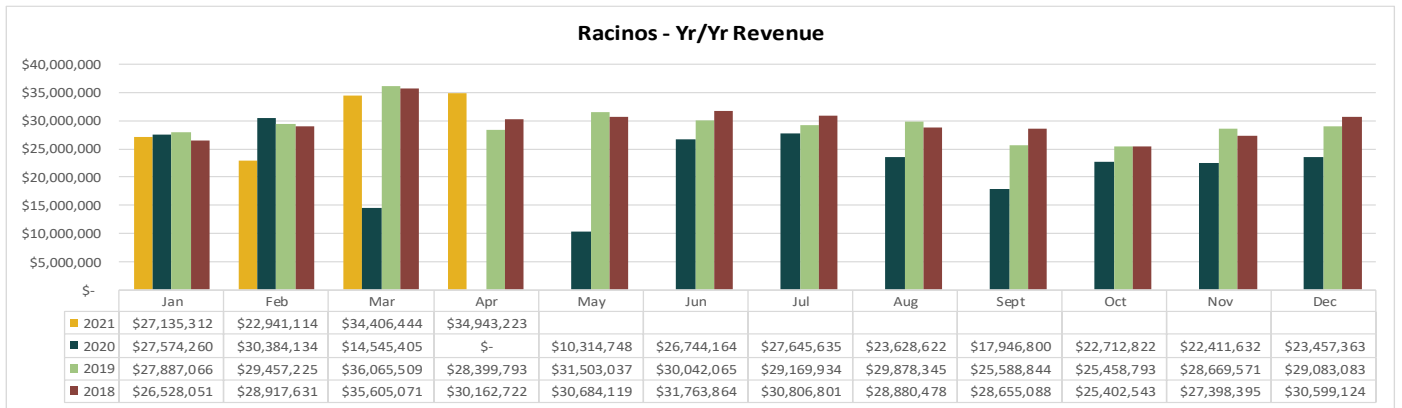

GROSS GAMING REVENUE

Source: Louisiana State Police