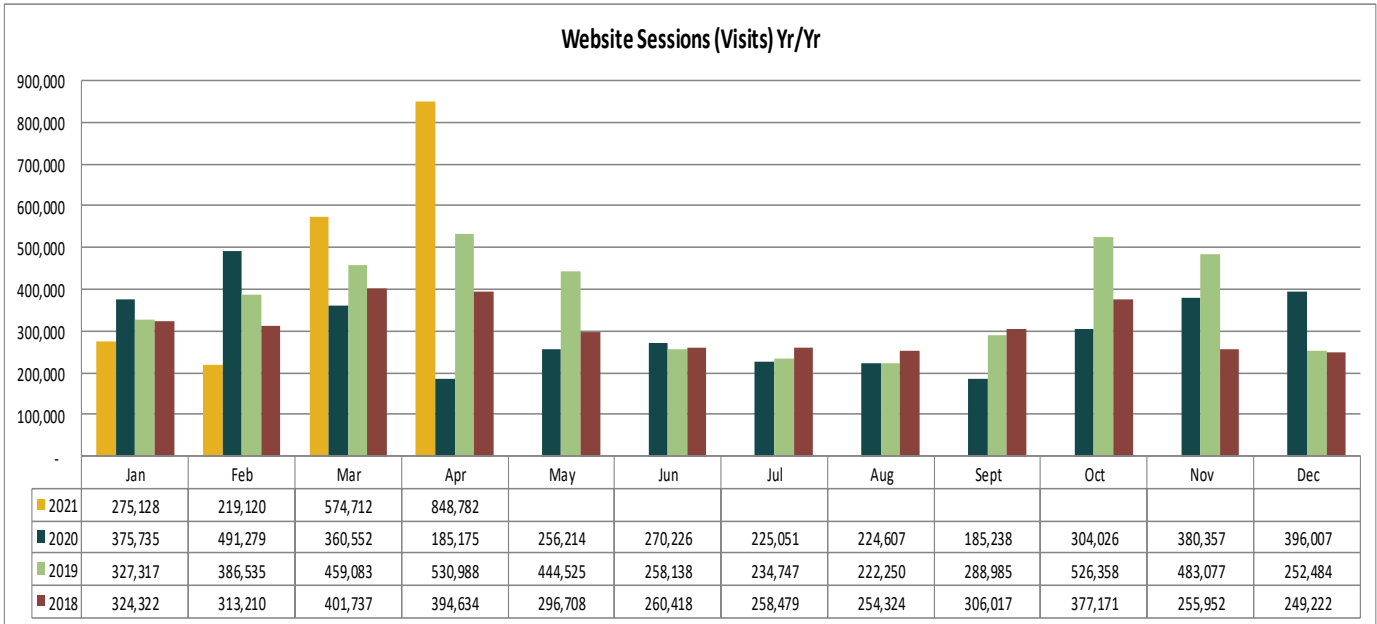

LouisianaTravel.com

TOURISM INDUSTRY INDICATORS

MAY 2021 MONTHLY TRACKING DASHBOARD

Produced by the Louisiana Office of Tourism

LOUISIANATRAVEL.COM

LouisianaTravel.com website showed an increase of 358 percent in total website visits in Apr 2021 over Apr 2020.