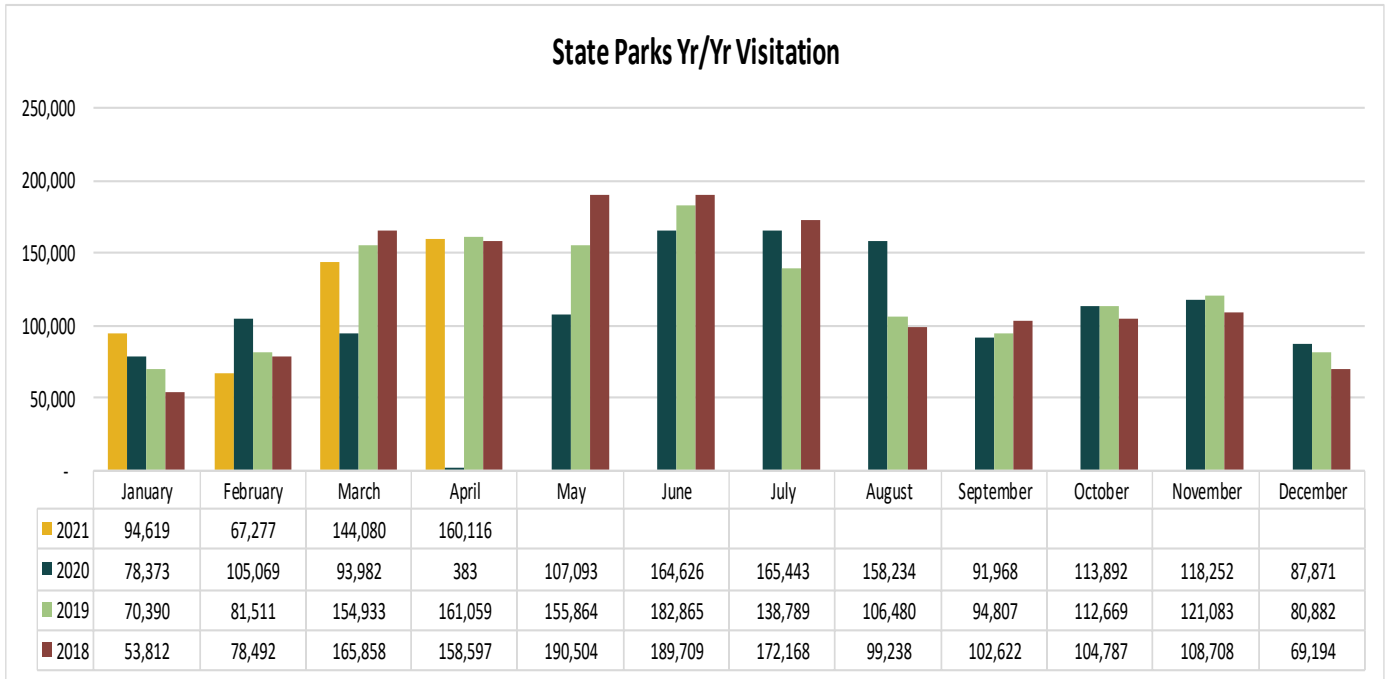

STATE PARKS