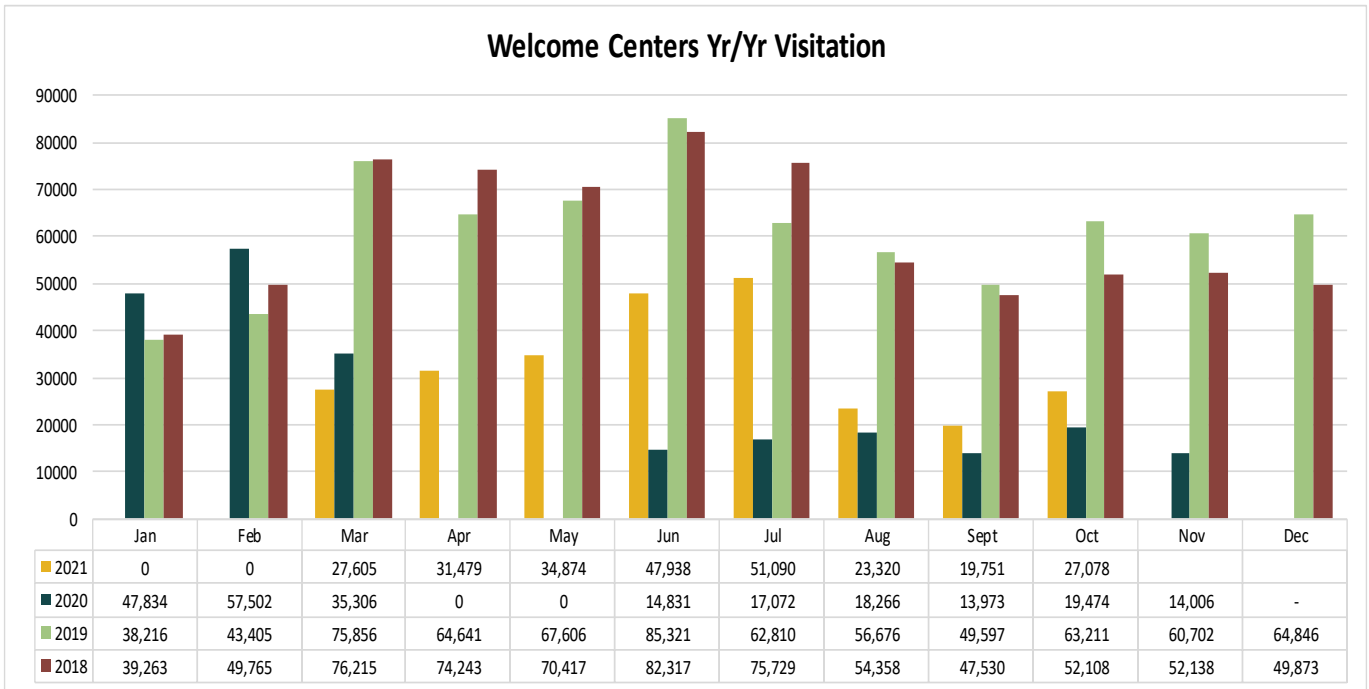

LODGING

Occupancy (%) Trends: Yr/Yr

ADR (\$) Trends: Yr/Yr

Source: STR

LOUISIANATRAVEL.COM

LouisianaTravel.com website showed an increase of 77 percent in total website visits in October 2021 over October 2020.

Signals of Intent to Travel	Oct-21	Oct-20	Oct-19	Oct-18
Order a Guide	1,123	1,844	2,422	2,419
Visit Virtual Welcome Center	595	435	1,692	1,796
eNewsletter Sign Up	533	207	210	224
All Guide Downloads	698	616	673	785

Source: Google Analytics

STATE PARKS

Source: Louisiana State Parks

For more information, contact Latoya Wells, Reservation System Director, at lwells@crt.la.gov or at 225.342.9519

WELCOME CENTERS

Notes: In 2021, 2 welcome centers closed permanently. In 2020, COVID-19 pandemic started & one welcome center closed.

Welcome Centers Visitor Totals

International - Oct 2021	
Mexico	556
Canada*	40
Germany	15
Guatemala	12
Honduras	11

States** - Oct 2021	
Texas	6,333
Florida	2,182
Alabama	2,071
Mississippi	2,018
Georgia	983