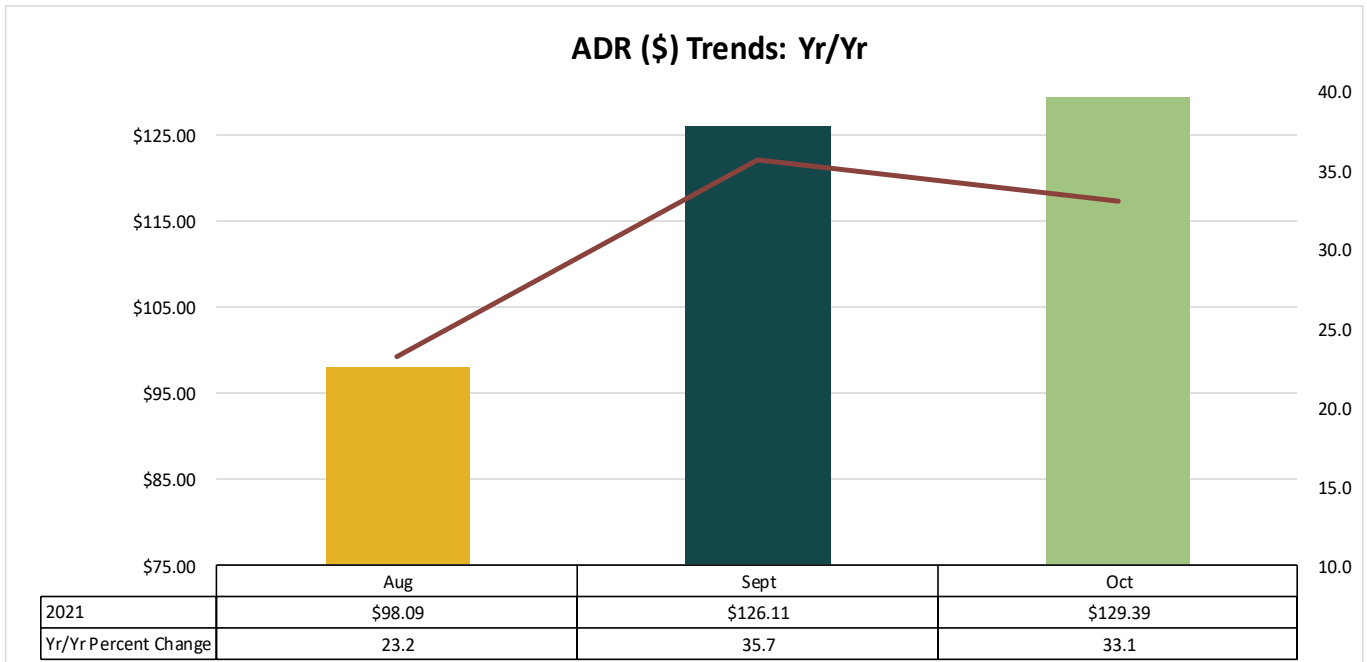

LODGING

Occupancy (%) Trends: Yr/Yr

ADR (\$) Trends: Yr/Yr

Source: STR

LOUISIANATRAVEL.COM

LouisianaTravel.com website showed an increase of 77 percent in total website visits in October 2021 over October 2020.

Signals of Intent to Travel	Oct-21	Oct-20	Oct-19	Oct-18
Order a Guide	1,123	1,844	2,422	2,419
Visit Virtual Welcome Center	595	435	1,692	1,796
eNewsletter Sign Up	533	207	210	224
All Guide Downloads	698	616	673	785