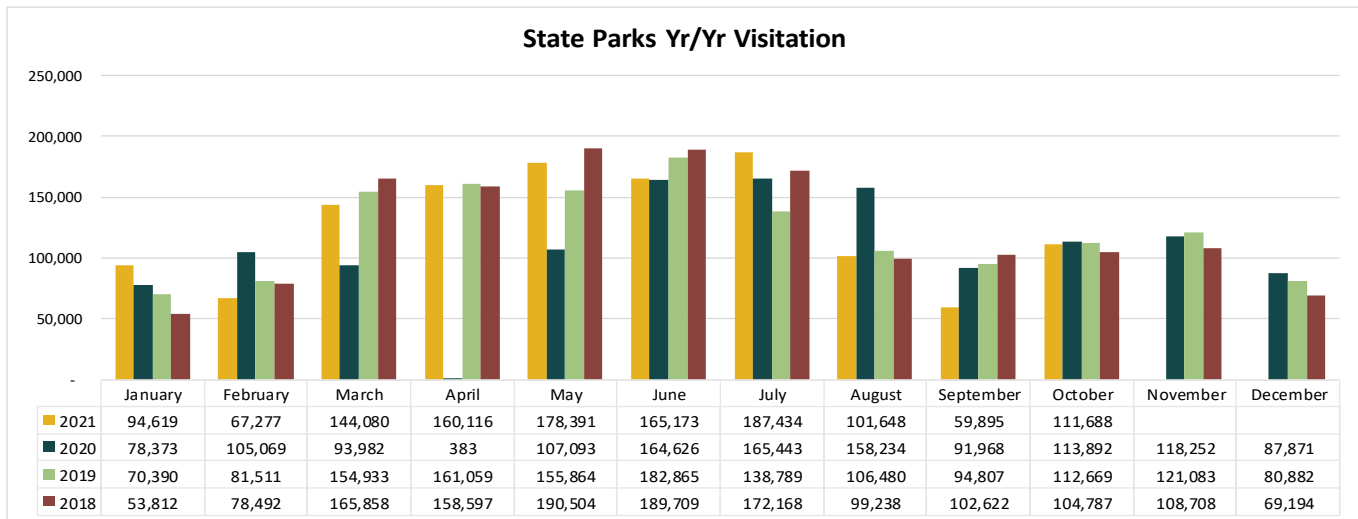

STATE PARKS

Source: Louisiana State Parks

For more information, contact Latoya Wells, Reservation System Director, at lwells@crt.la.gov or at 225.342.9519