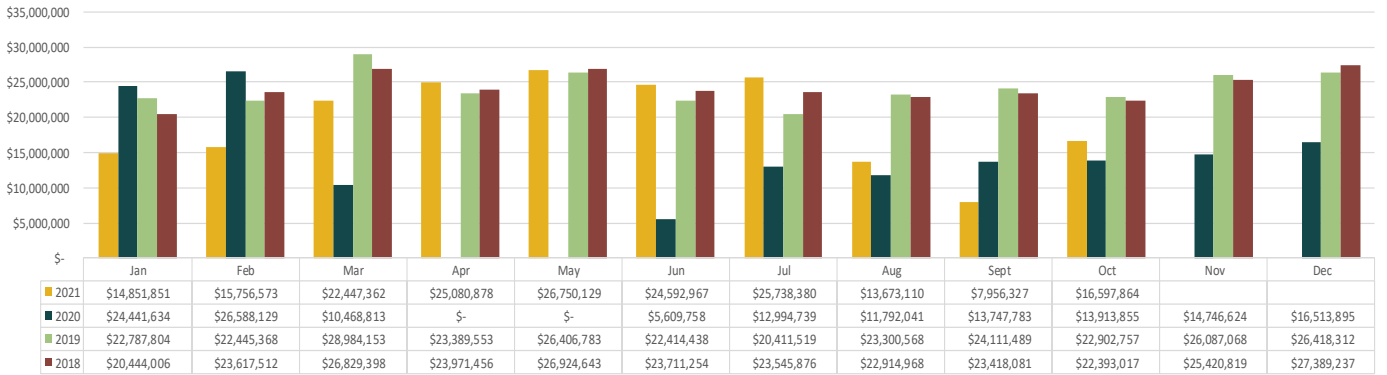

For individual Welcome Center visitation numbers, contact Jason Miller at capitolparkwcl@crt.la.gov.

GROSS GAMING REVENUE

Riverboats - Yr/Yr Revenue

Racinos - Yr/Yr Revenue

Land Based - Yr/Yr Revenue

Video Gaming - Yr/Yr Revenue