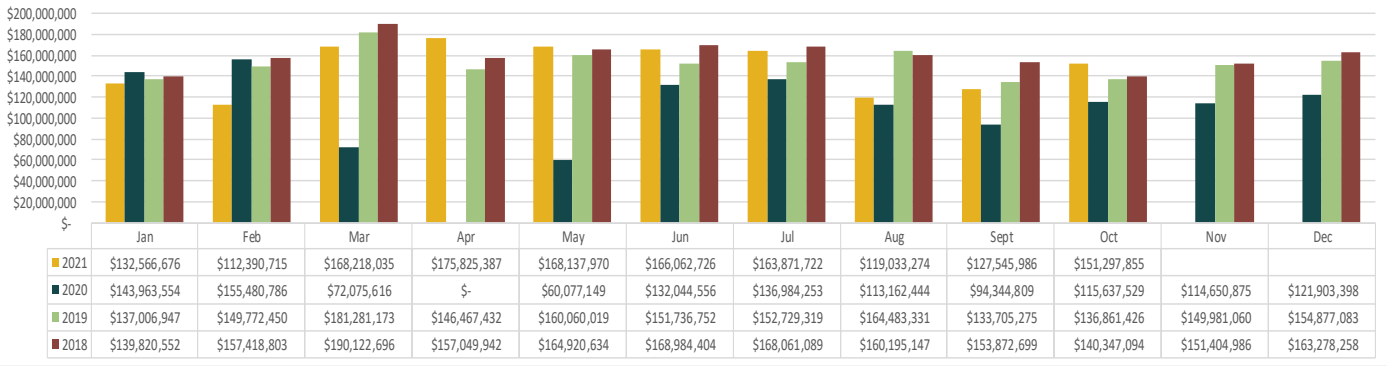

GROSS GAMING REVENUE

Riverboats - Yr/Yr Revenue