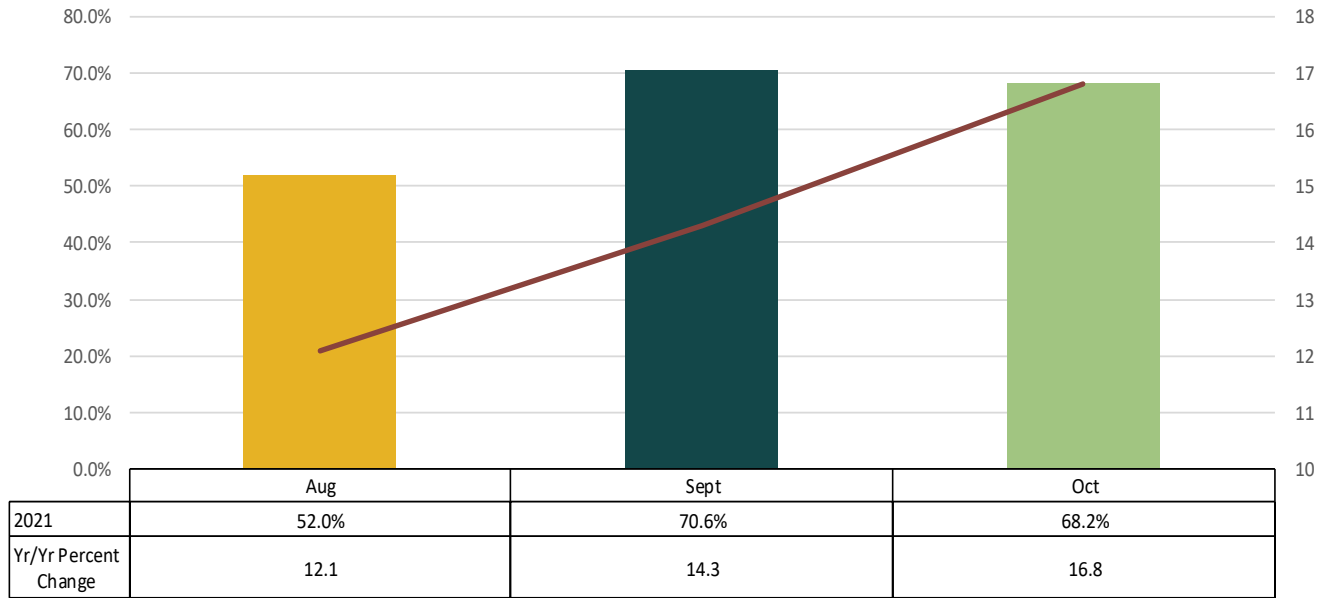

LODGING

Occupancy (%) Trends: Yr/Yr

ADR (\$) Trends: Yr/Yr

Source: STR

LOUISIANATRAVEL.COM

LouisianaTravel.com website showed an increase of 77 percent in total website visits in October 2021 over October 2020.

Signals of Intent to Travel	Oct-21	Oct-20	Oct-19	Oct-18
Order a Guide	1,123	1,844	2,422	2,419
Visit Virtual Welcome Center	595	435	1,692	1,796
eNewsletter Sign Up	533	207	210	224
All Guide Downloads	698	616	673	785