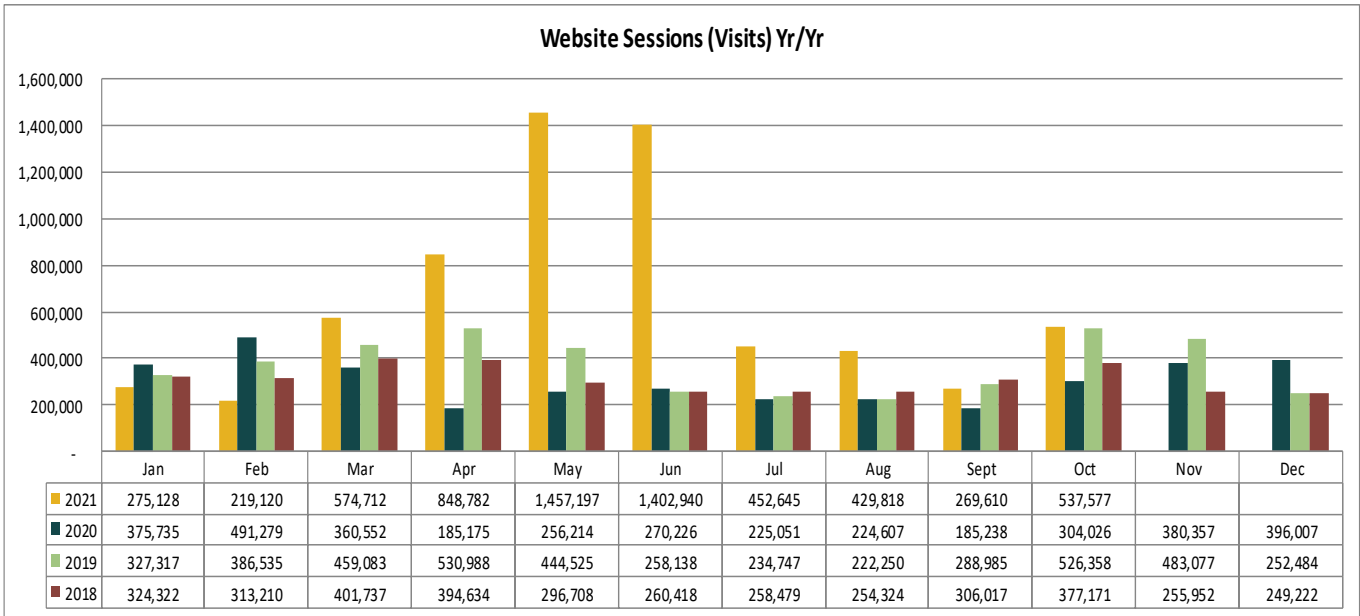

LODGING

Occupancy (%) Trends: Yr/Yr

ADR (\$) Trends: Yr/Yr

Source: STR

LOUISIANATRAVEL.COM

LouisianaTravel.com website showed an increase of 77 percent in total website visits in October 2021 over October 2020.

Signals of Intent to Travel	Oct-21	Oct-20	Oct-19	Oct-18
Order a Guide	1,123	1,844	2,422	2,419
Visit Virtual Welcome Center	595	435	1,692	1,796
eNewsletter Sign Up	533	207	210	224
All Guide Downloads	698	616	673	785