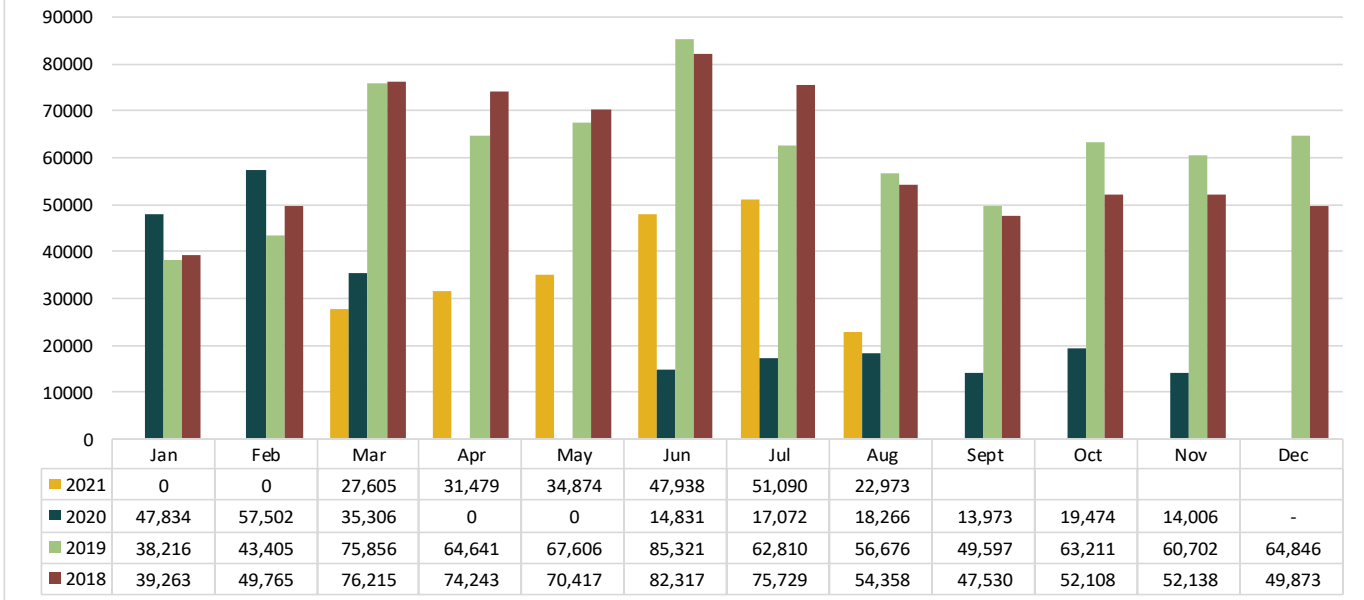

Notes: In 2021, 2 welcome centers closed permanently. In 2020, COVID-19 pandemic started & one welcome center closed.

Welcome Centers Visitor Totals

International - Aug 2021	
Mexico	224
Canada*	27
France	18
Colombia	12
Ecuador	9