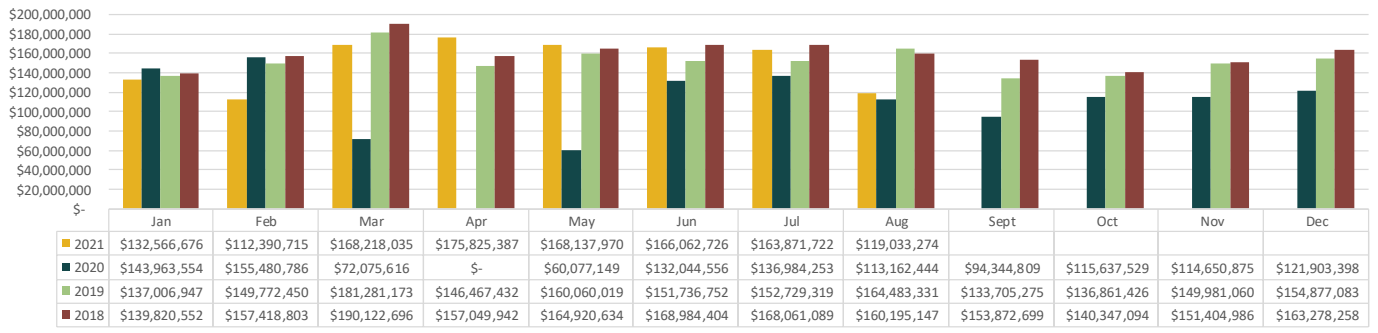

GROSS GAMING REVENUE

Riverboats - Yr/Yr Revenue