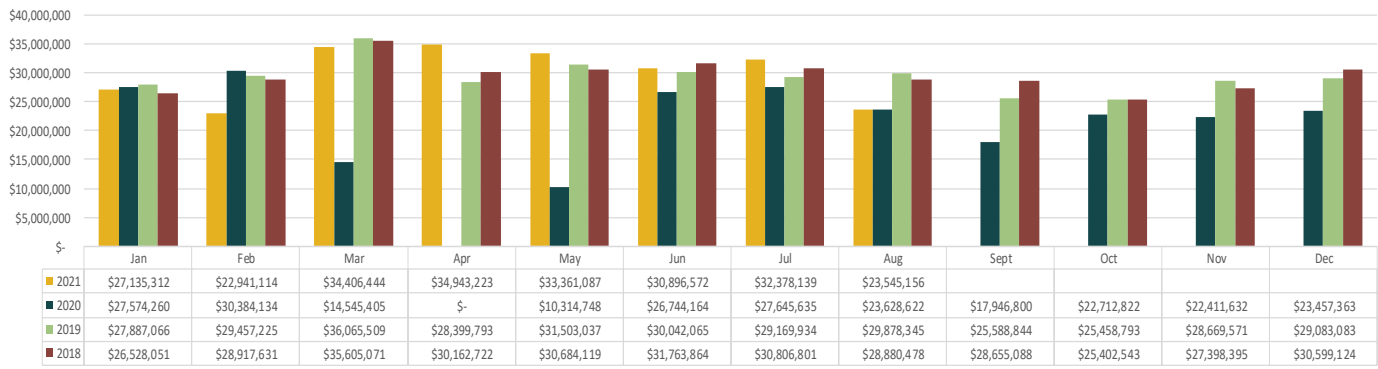

* Includes all of Canadian provinces in total. ** Excludes Louisiana residents.

Source: Louisiana Welcome Centers

For individual Welcome Center visitation numbers, contact Jason Miller at capitolparkwcl@cr.la.gov.

GROSS GAMING REVENUE

Riverboats - Yr/Yr Revenue

Racinos - Yr/Yr Revenue

Land Based - Yr/Yr Revenue

Video Gaming - Yr/Yr Revenue

Source: Louisiana State Police