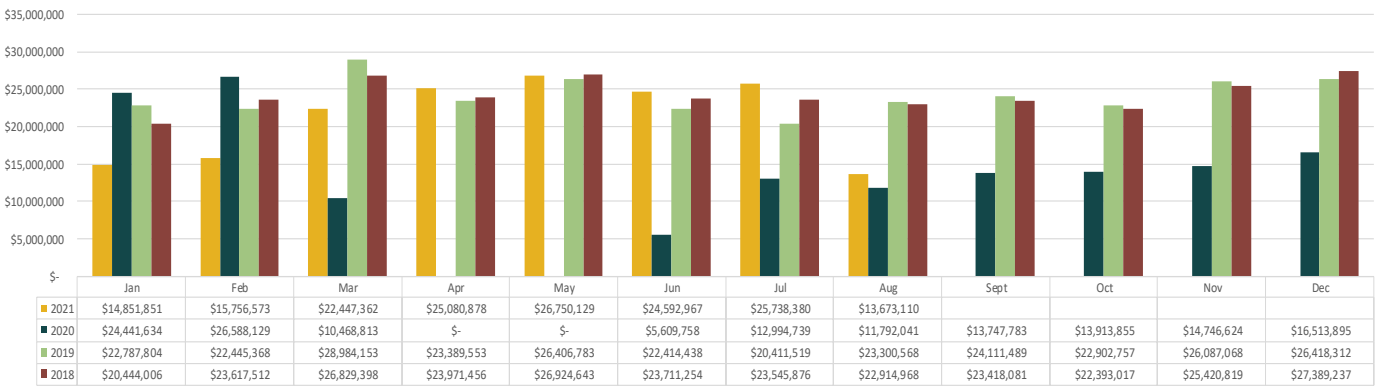

GROSS GAMING REVENUE

Riverboats - Yr/Yr Revenue

Racinos - Yr/Yr Revenue

Land Based - Yr/Yr Revenue

Video Gaming - Yr/Yr Revenue

Source: Louisiana State Police