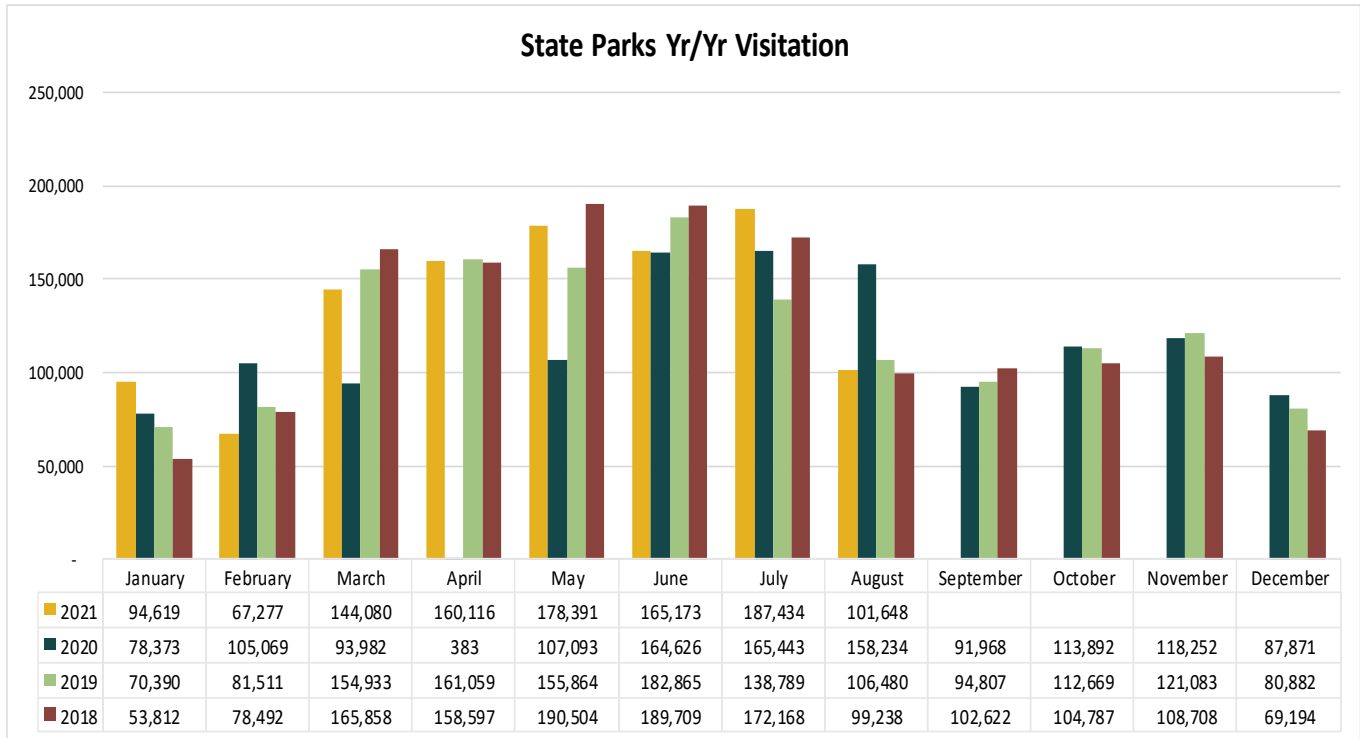

STATE PARKS