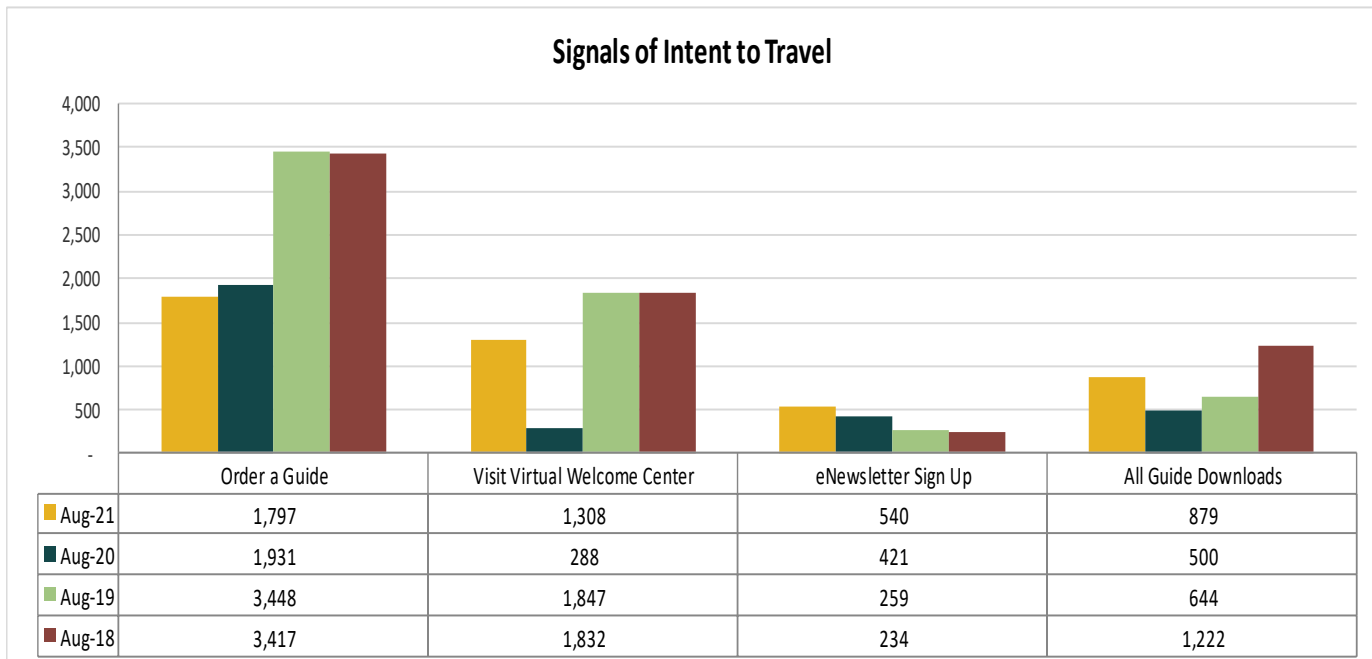

LouisianaTravel.com

TOURISM INDUSTRY INDICATORS

SEPTEMBER 2021 MONTHLY TRACKING DASHBOARD

Produced by the Louisiana Office of Tourism

LOUISIANATRAVEL.COM

LouisianaTravel.com website showed an increase of 91 percent in total website visits in August 2021 over August 2020.

Notes: In 2021, 2 welcome centers closed permanently. In 2020, COVID-19 pandemic started & one welcome center closed.

Welcome Centers Visitor Totals

International - Aug 2021	
Mexico	224
Canada*	27
France	18
Colombia	12
Ecuador	9