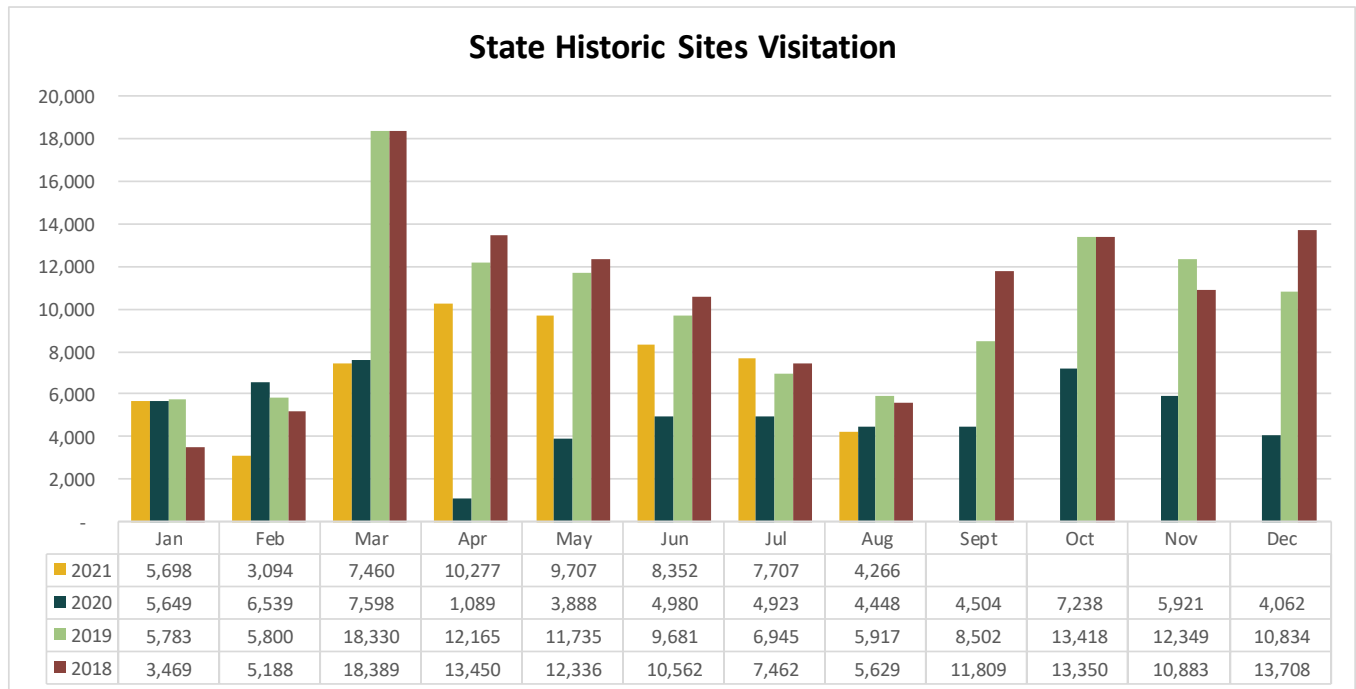

STATE HISTORIC SITES

Source: Louisiana State Parks

For more information, contact Latoya Wells, Reservation System Director, at lwells@crt.la.gov or at 225.342.9519