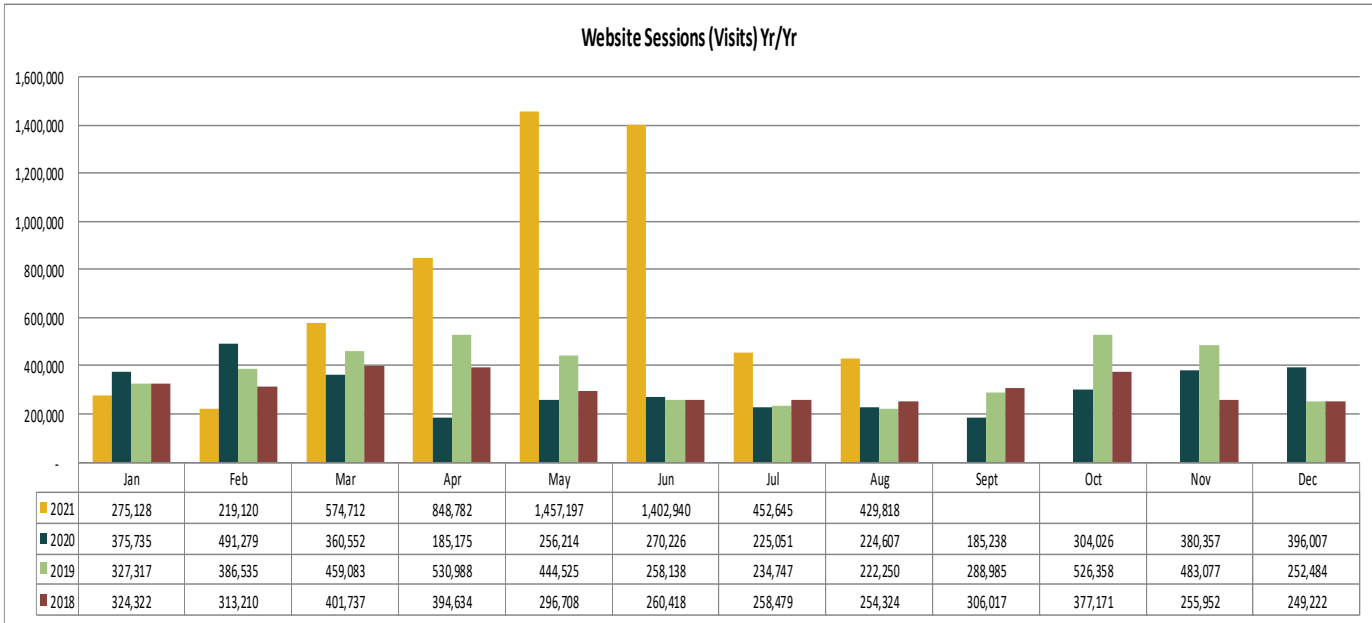

LouisianaTravel.com

TOURISM INDUSTRY INDICATORS

SEPTEMBER 2021 MONTHLY TRACKING DASHBOARD

Produced by the Louisiana Office of Tourism

LOUISIANATRAVEL.COM

LouisianaTravel.com website showed an increase of 91 percent in total website visits in August 2021 over August 2020.

Notes: In 2021, 2 welcome centers closed permanently. In 2020, COVID-19 pandemic started & one welcome center closed.

Welcome Centers Visitor Totals

International - Aug 2021	
Mexico	224
Canada*	27
France	18
Colombia	12
Ecuador	9