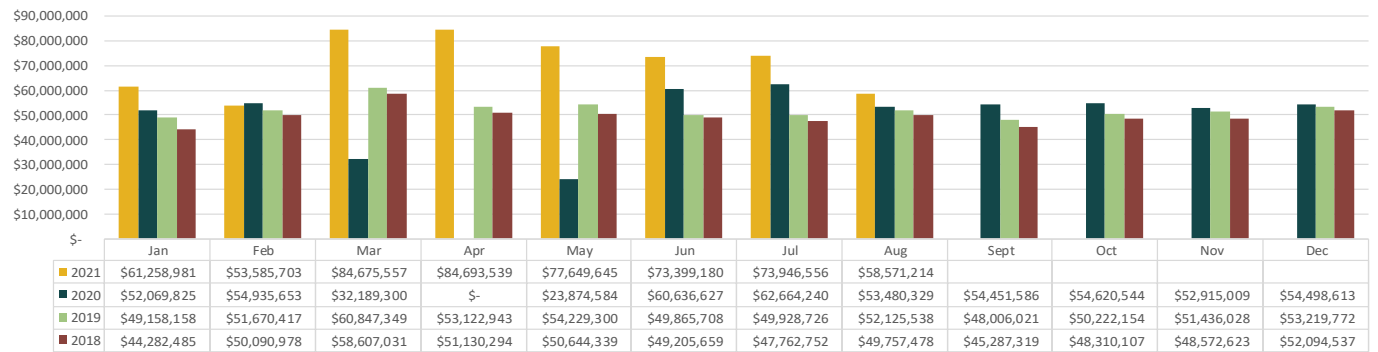

GROSS GAMING REVENUE

Riverboats - Yr/Yr Revenue

Racinos - Yr/Yr Revenue

Land Based - Yr/Yr Revenue

Video Gaming - Yr/Yr Revenue

Source: Louisiana State Police